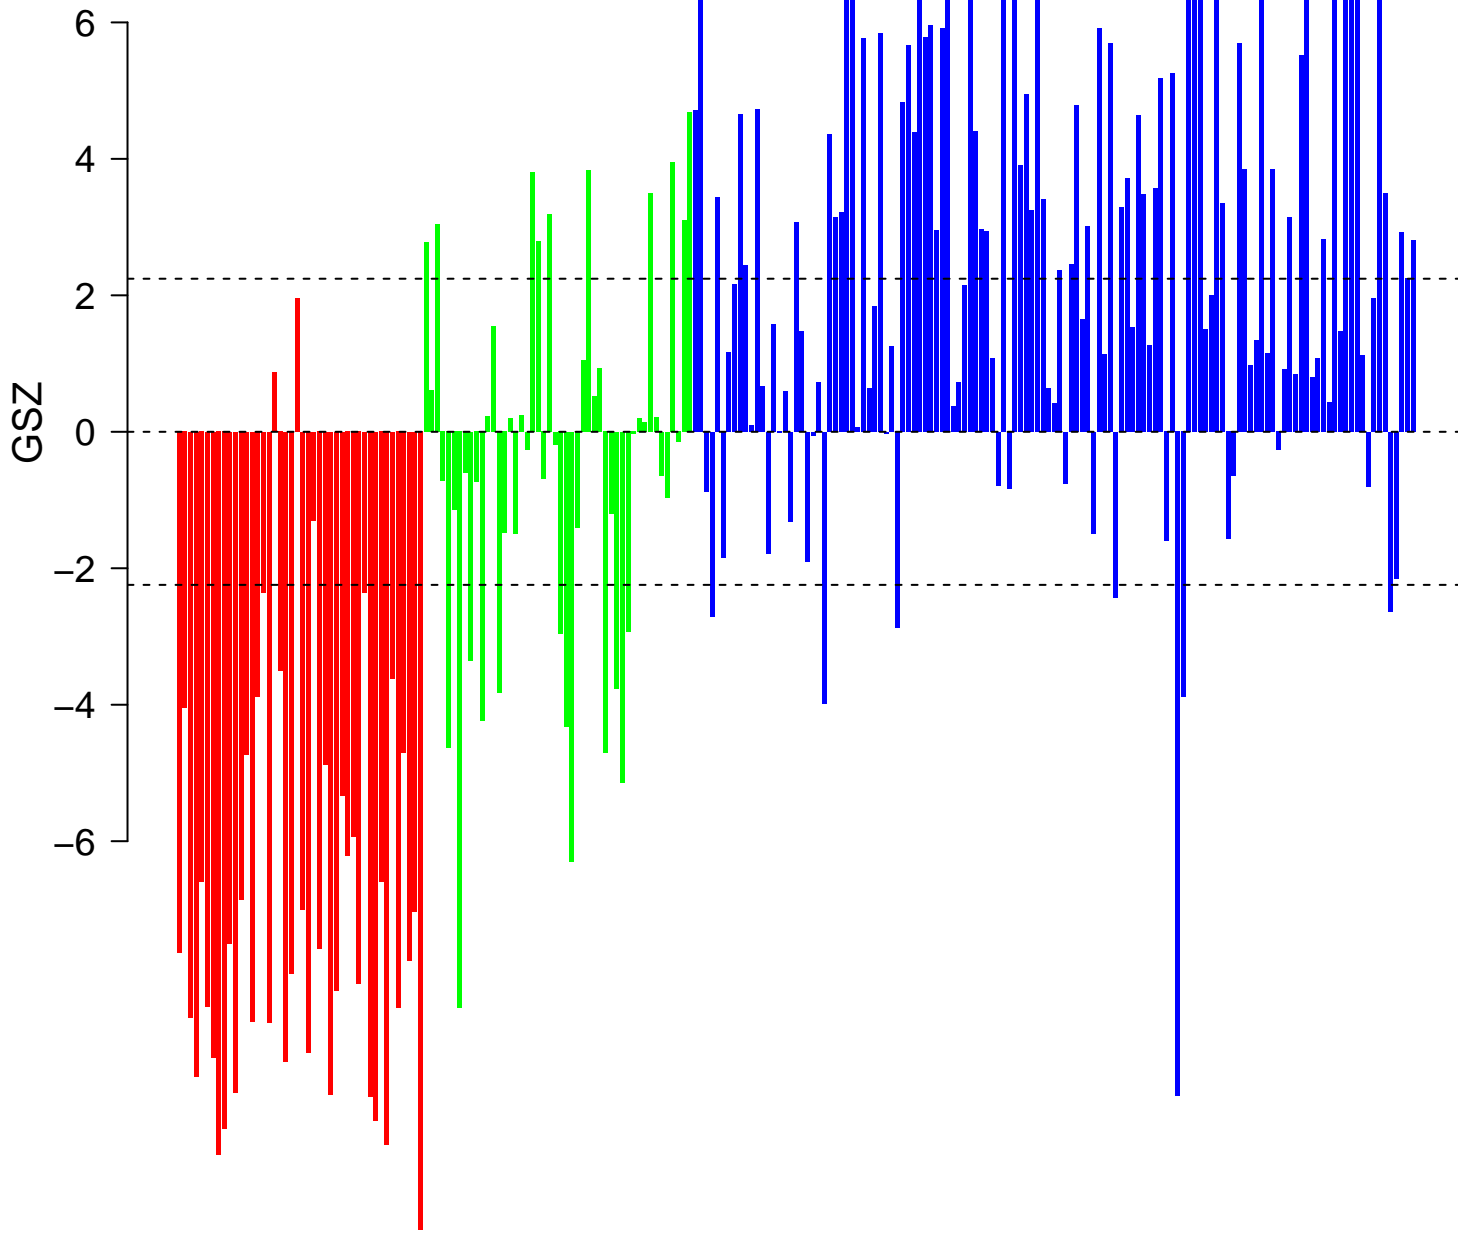

VILIMAS_NOTCH1_TARGETS_UP

VILIMAS_NOTCH1_TARGETS_UP

■ on
■ -
□ off

VILIMAS_NOTCH1_TARGETS_UP