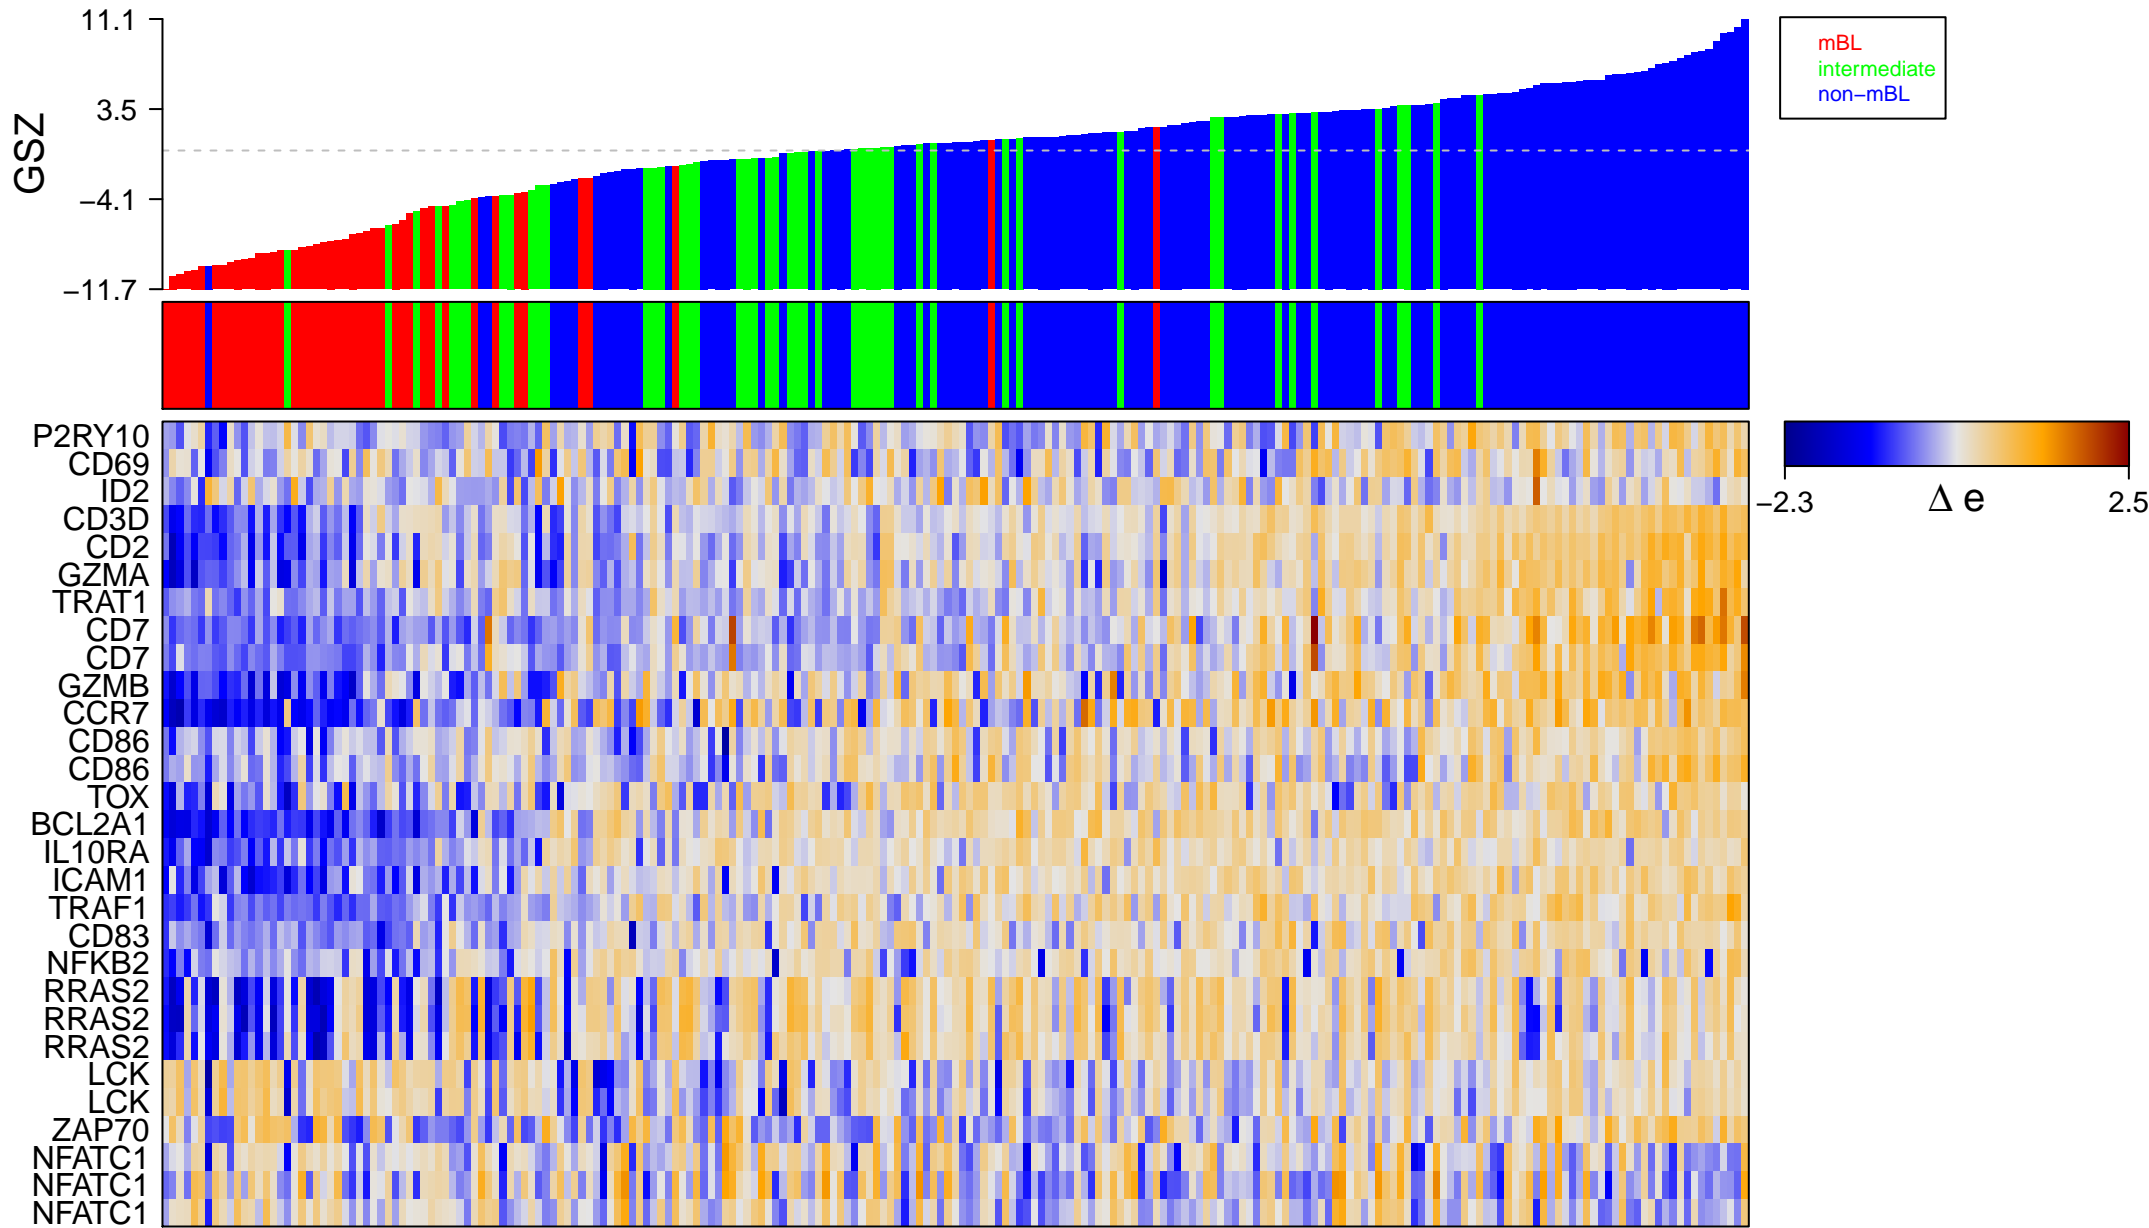

VILIMAS_NOTCH1_TARGETS_UP

VILIMAS_NOTCH1_TARGETS_UP

■ on
■ -
□ off

VILIMAS_NOTCH1_TARGETS_UP