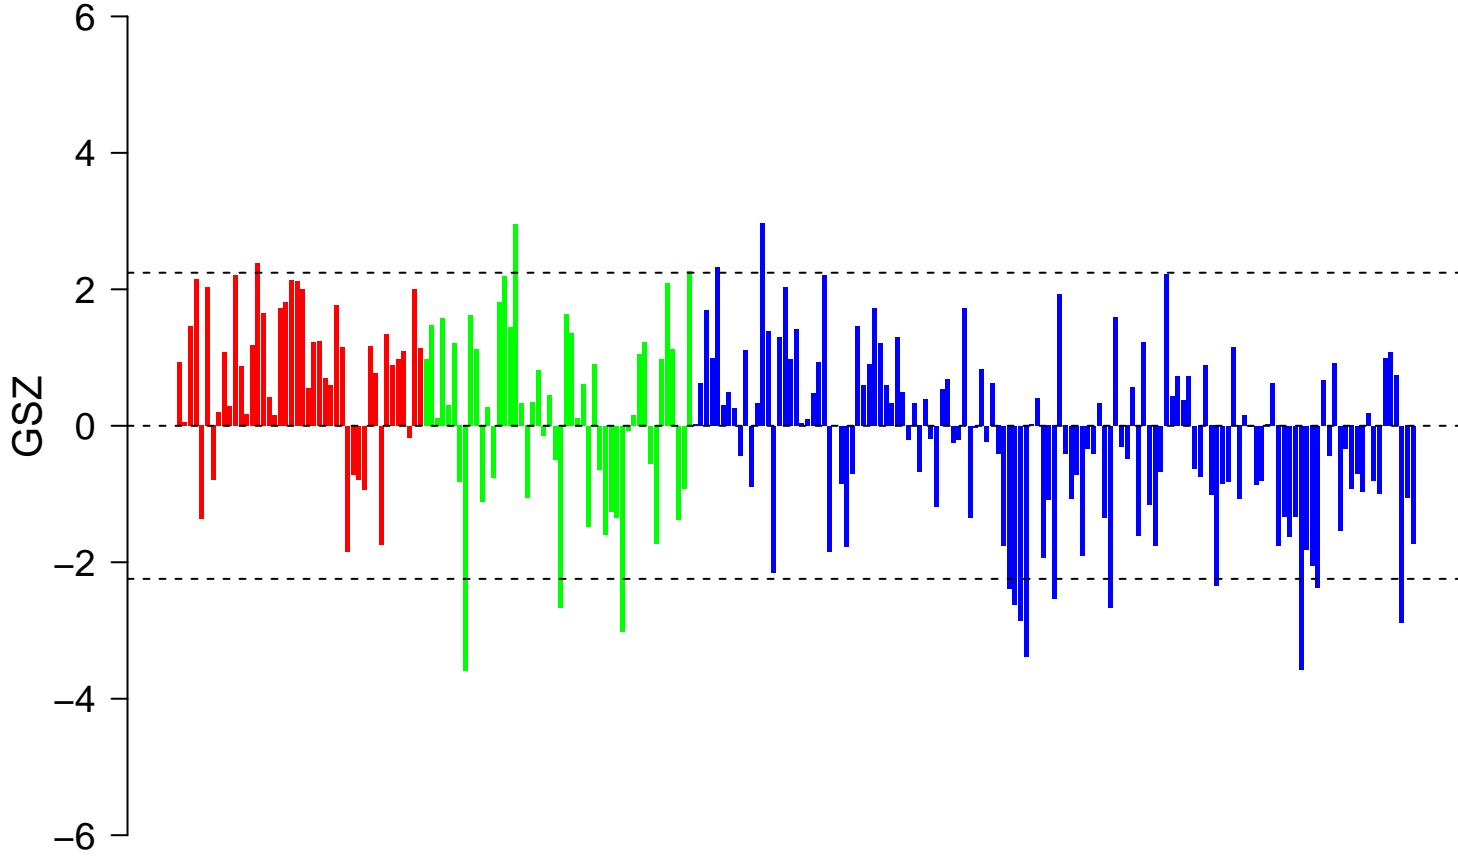

# VANOEVELEN\_MYOGENESIS\_SIN3A\_TARGETS