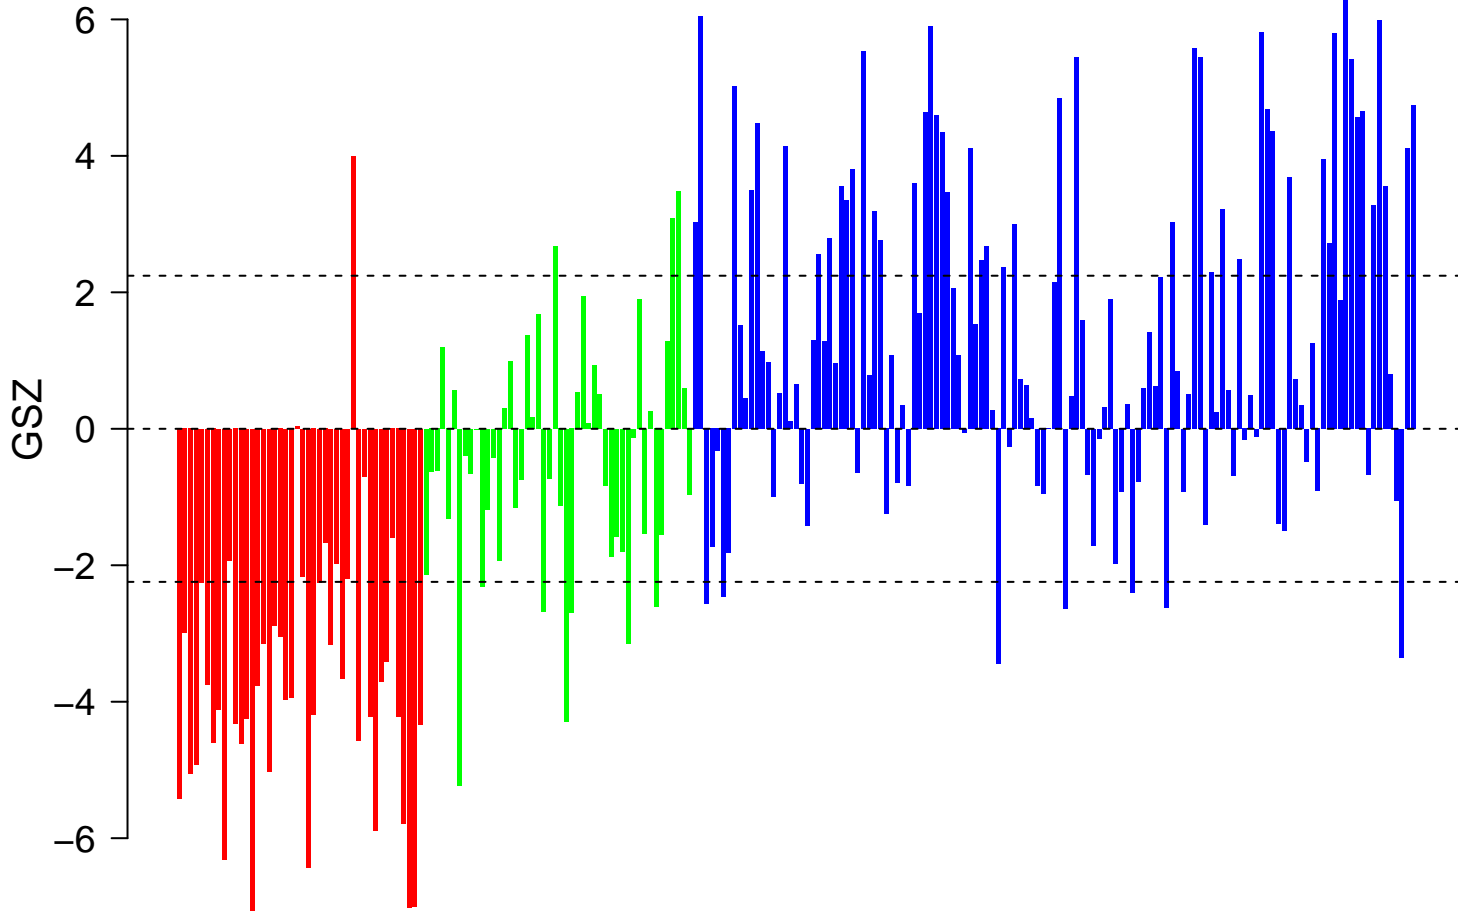

VANLOO_SP3_TARGETS_DN

VANLOO_SP3_TARGETS_DN

■ on
■ -
□ off

VANLOO_SP3_TARGETS_DN