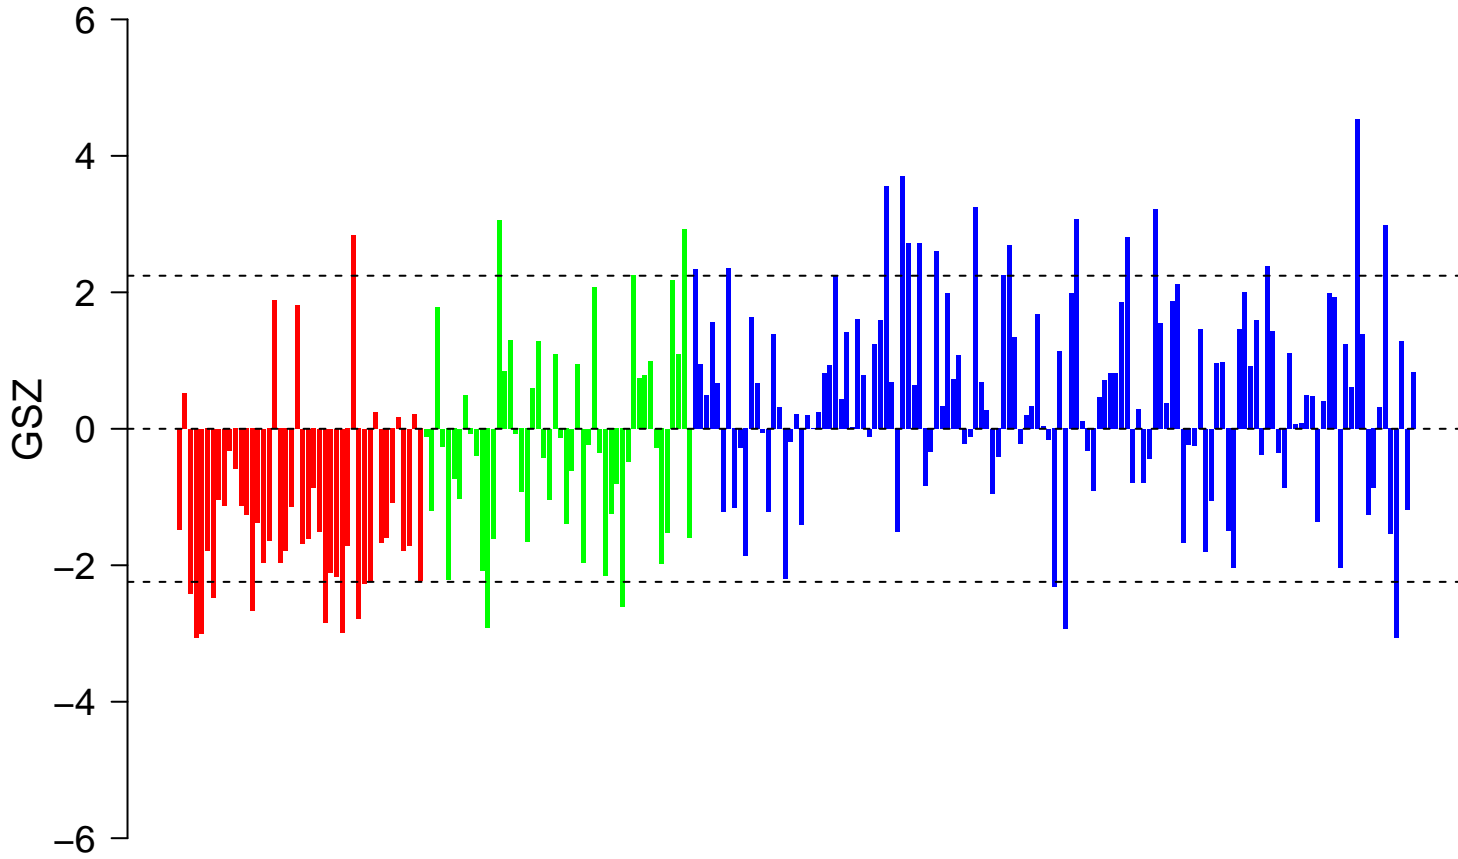

VANASSE_BCL2_TARGETS_UP

VANASSE_BCL2_TARGETS_UP

■ on
■ -
□ off

VANASSE_BCL2_TARGETS_UP