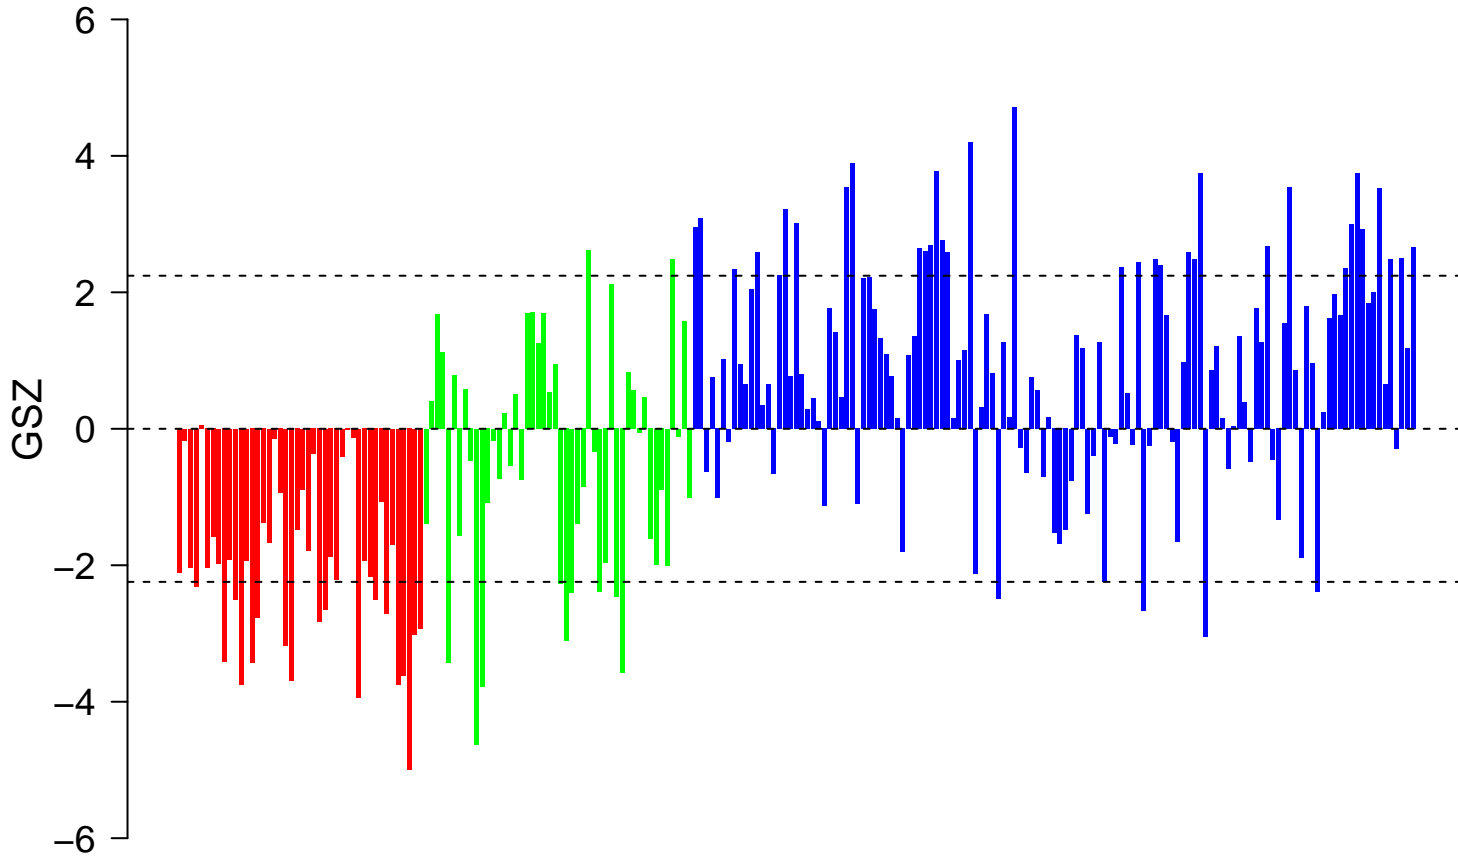

VANASSE_BCL2_TARGETS_DN

■ on
■ -
□ off

VANASSE_BCL2_TARGETS_DN