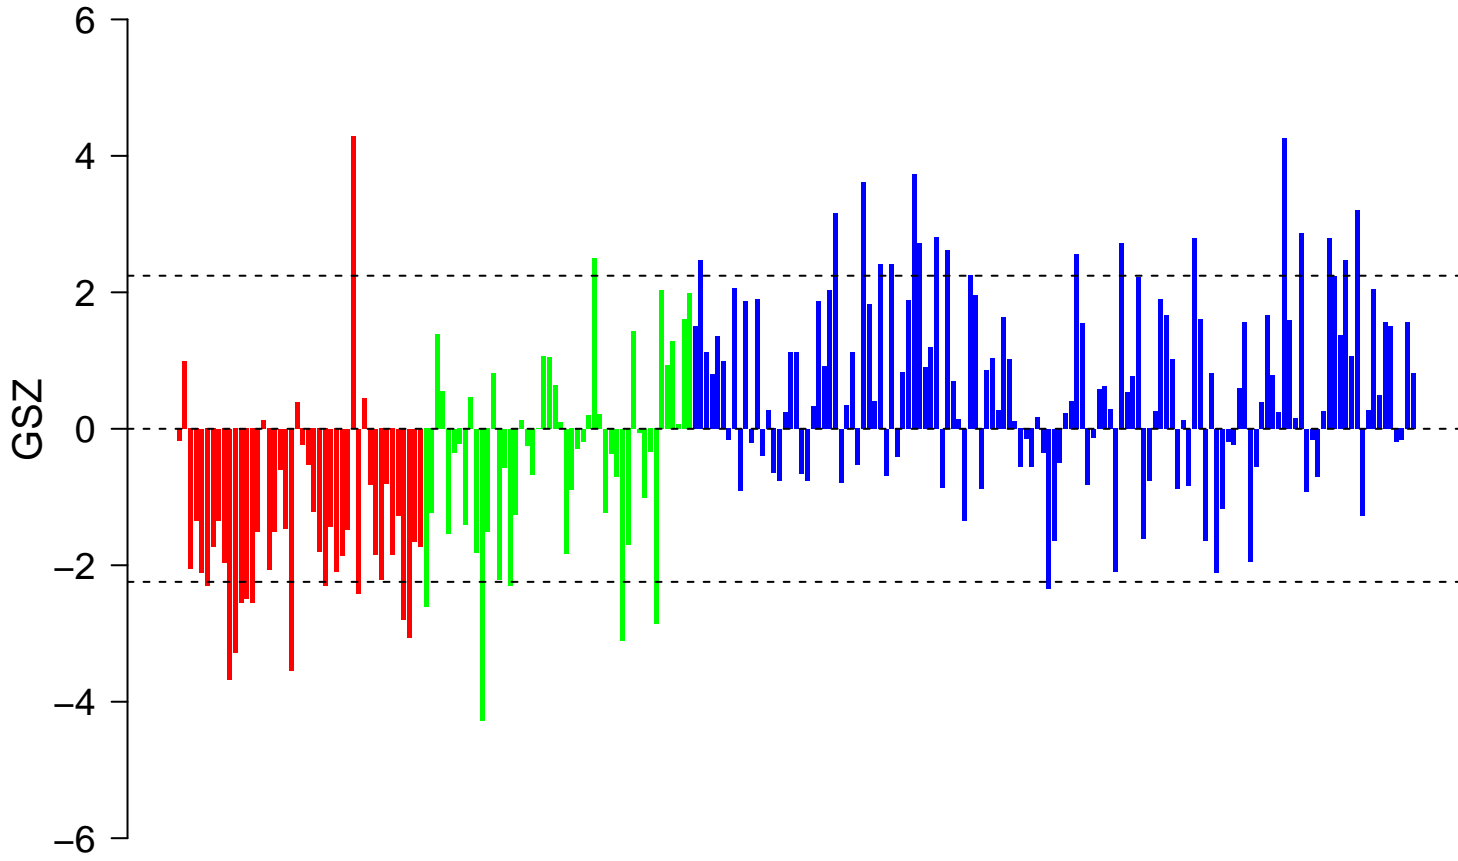

UEDA_PERIFERAL_CLOCK

■ on
■ -
□ off

UEDA_PERIFERAL_CLOCK