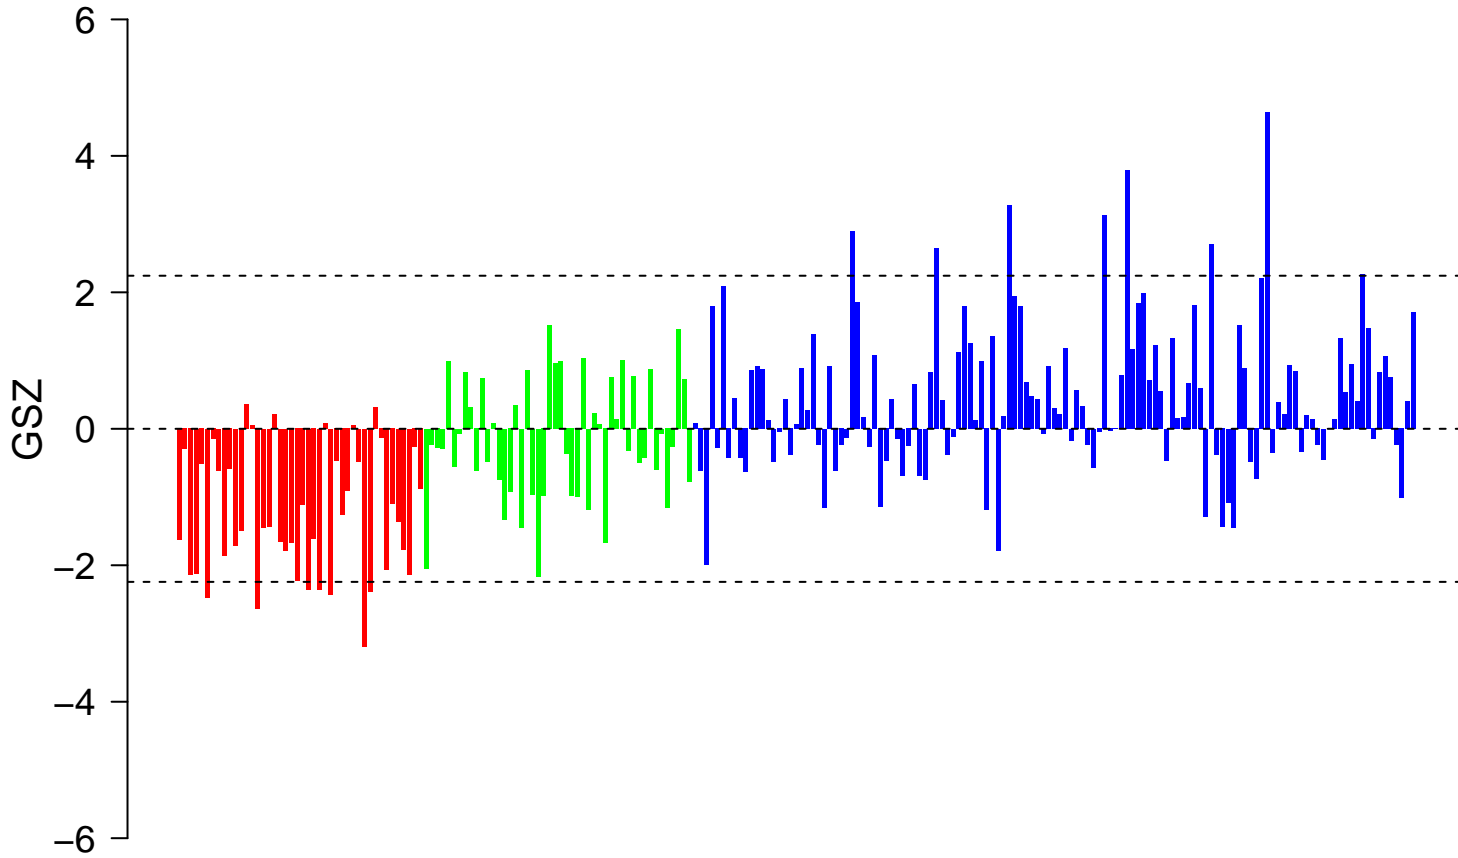

# Tirosh\_melanoma specific genes

# Tirosh\_melanoma specific genes

■ on  
■ -  
□ off