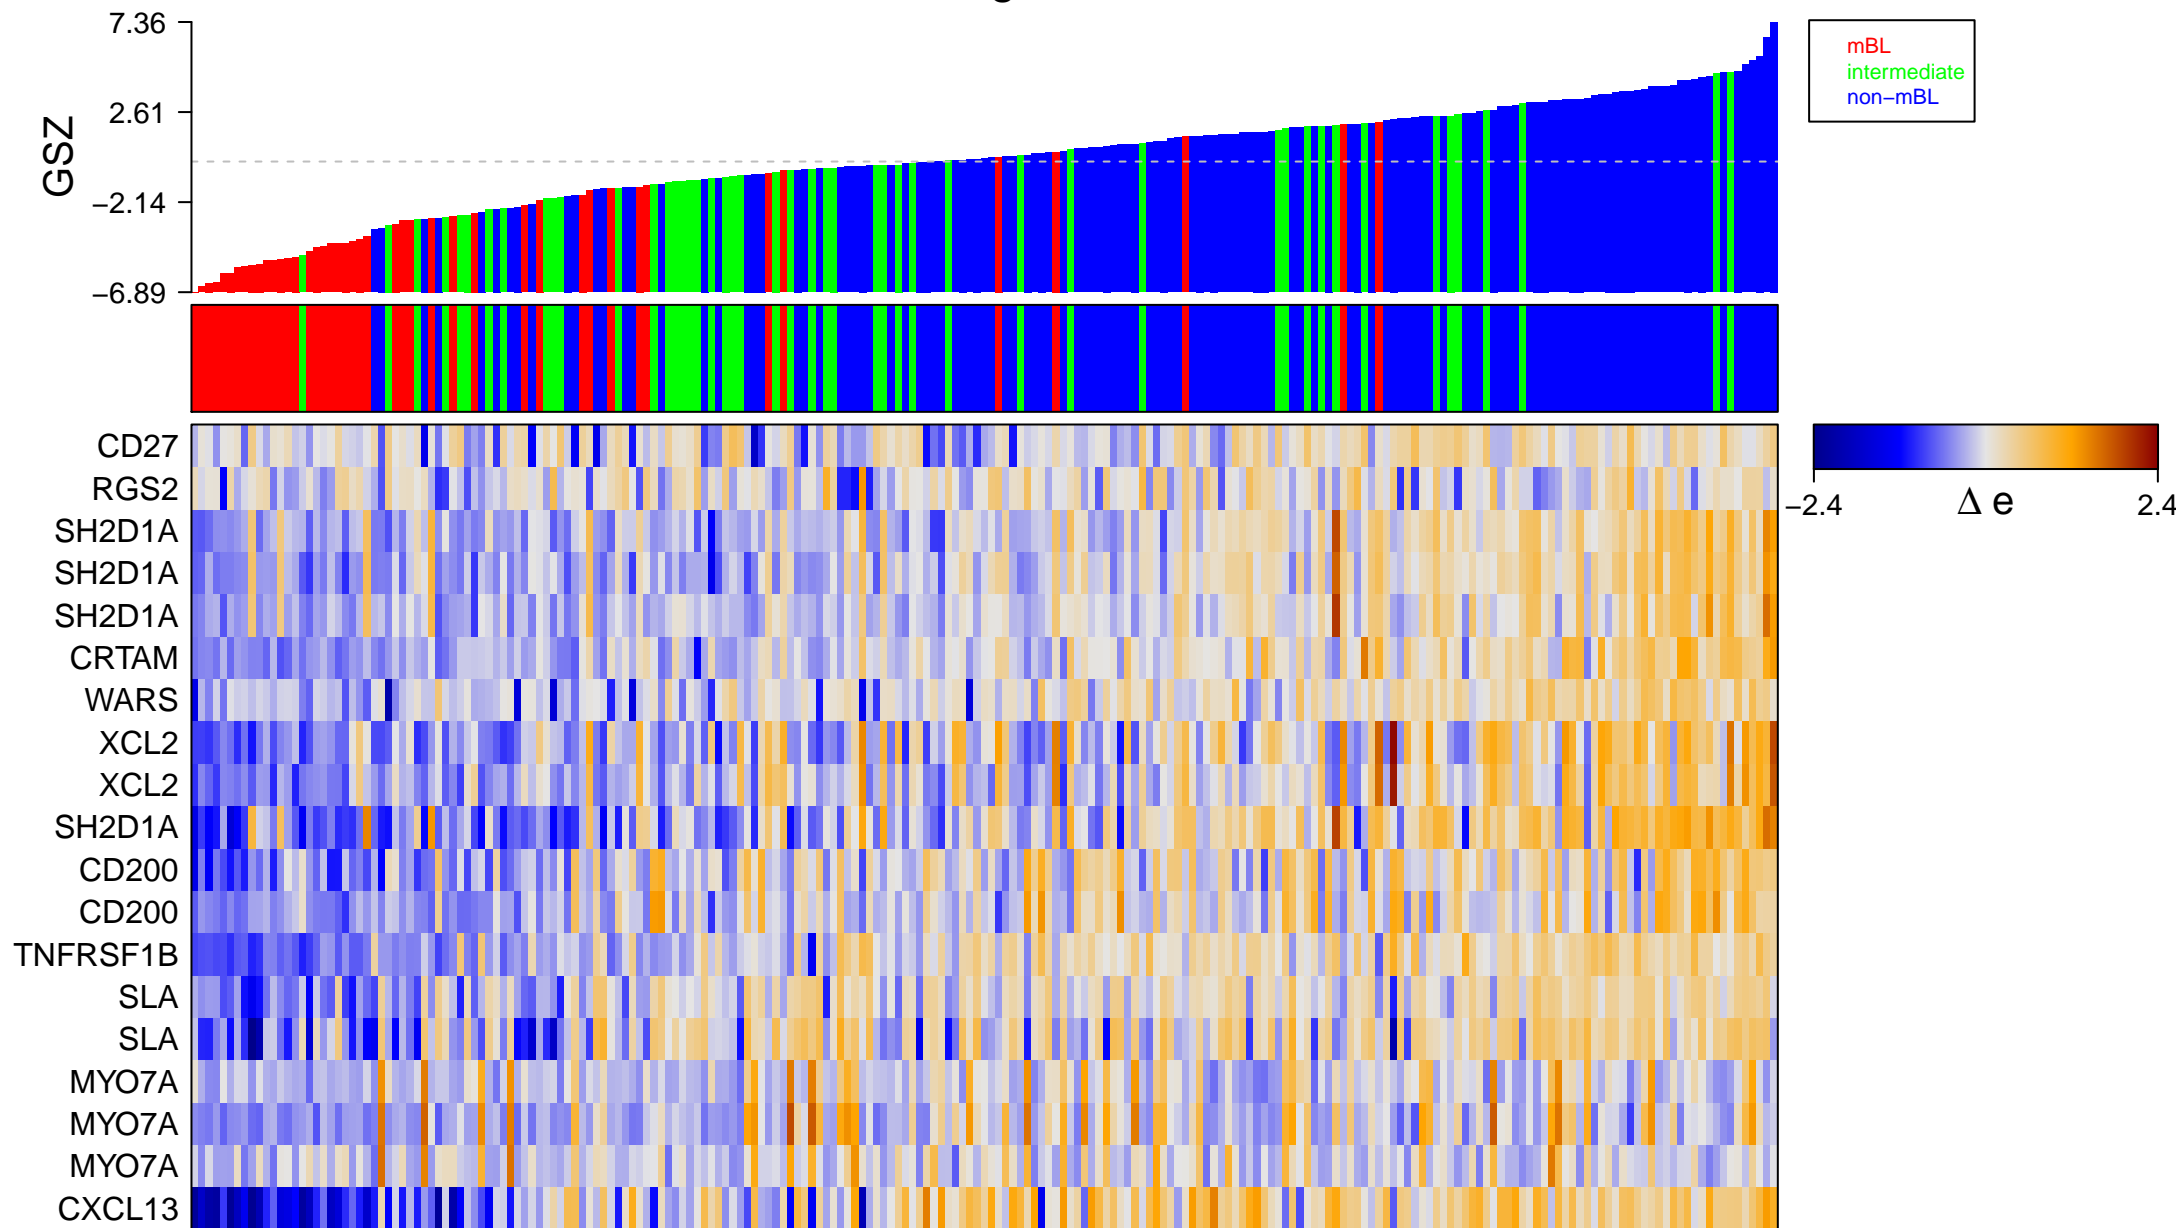

Tirosh_exhaustion-associated genes consitent across tumors

Tirosh_exhaustion-associated genes consitent across tumors

■ on
■ -
□ off

Tirosh_exhuastion-associated genes consitent across tumors