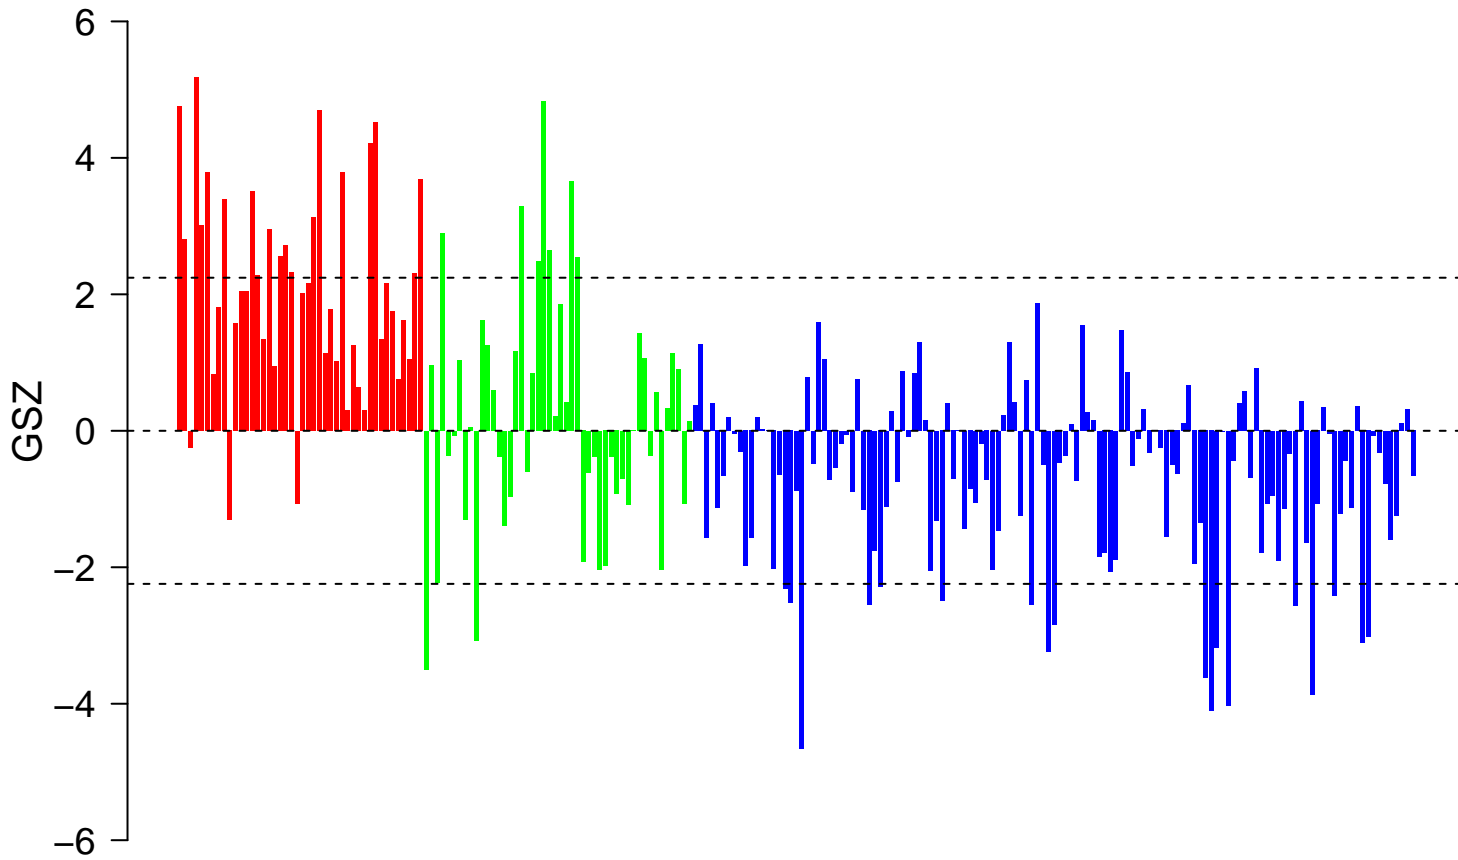

# TURJANSKI\_MAPK1\_AND\_MAPK2\_TARGETS

■ on  
■ -  
□ off