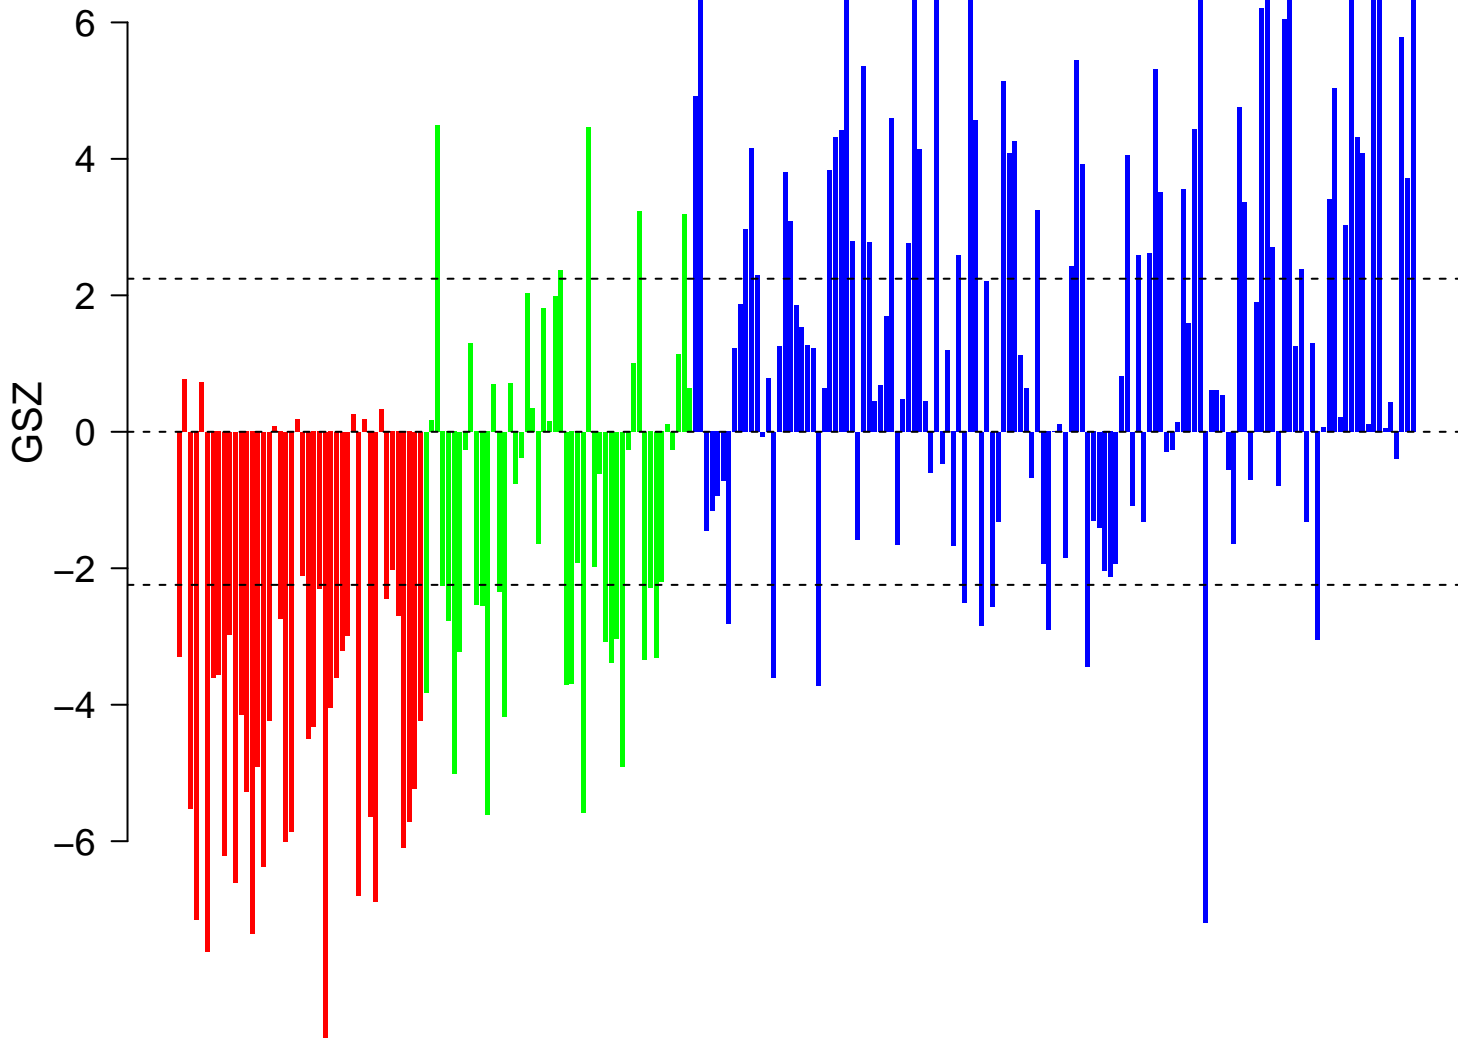

# TONKS\_TARGETS\_OF\_RUNX1\_RUNX1T1\_FUSION\_HSC\_UP

■ on  
■ -  
□ off

# TONKS\_TARGETS\_OF\_RUNX1\_RUNX1T1\_FUSION\_HSC\_UP