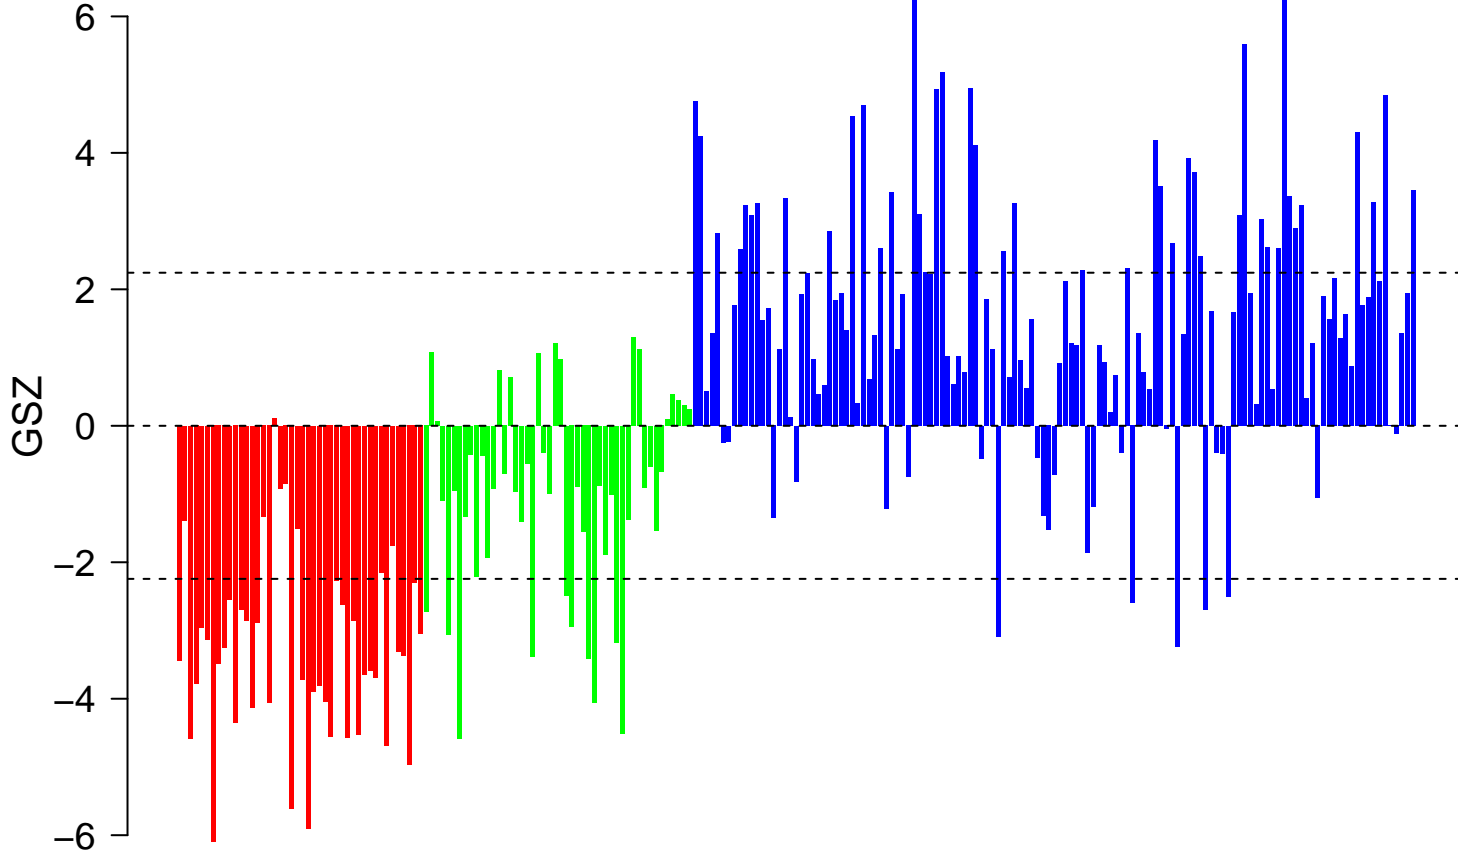

THEILGAARD_NEUTROPHIL_AT_SKIN_WOUND_UP

THEILGAARD_NEUTROPHIL_AT_SKIN_WOUND_UP