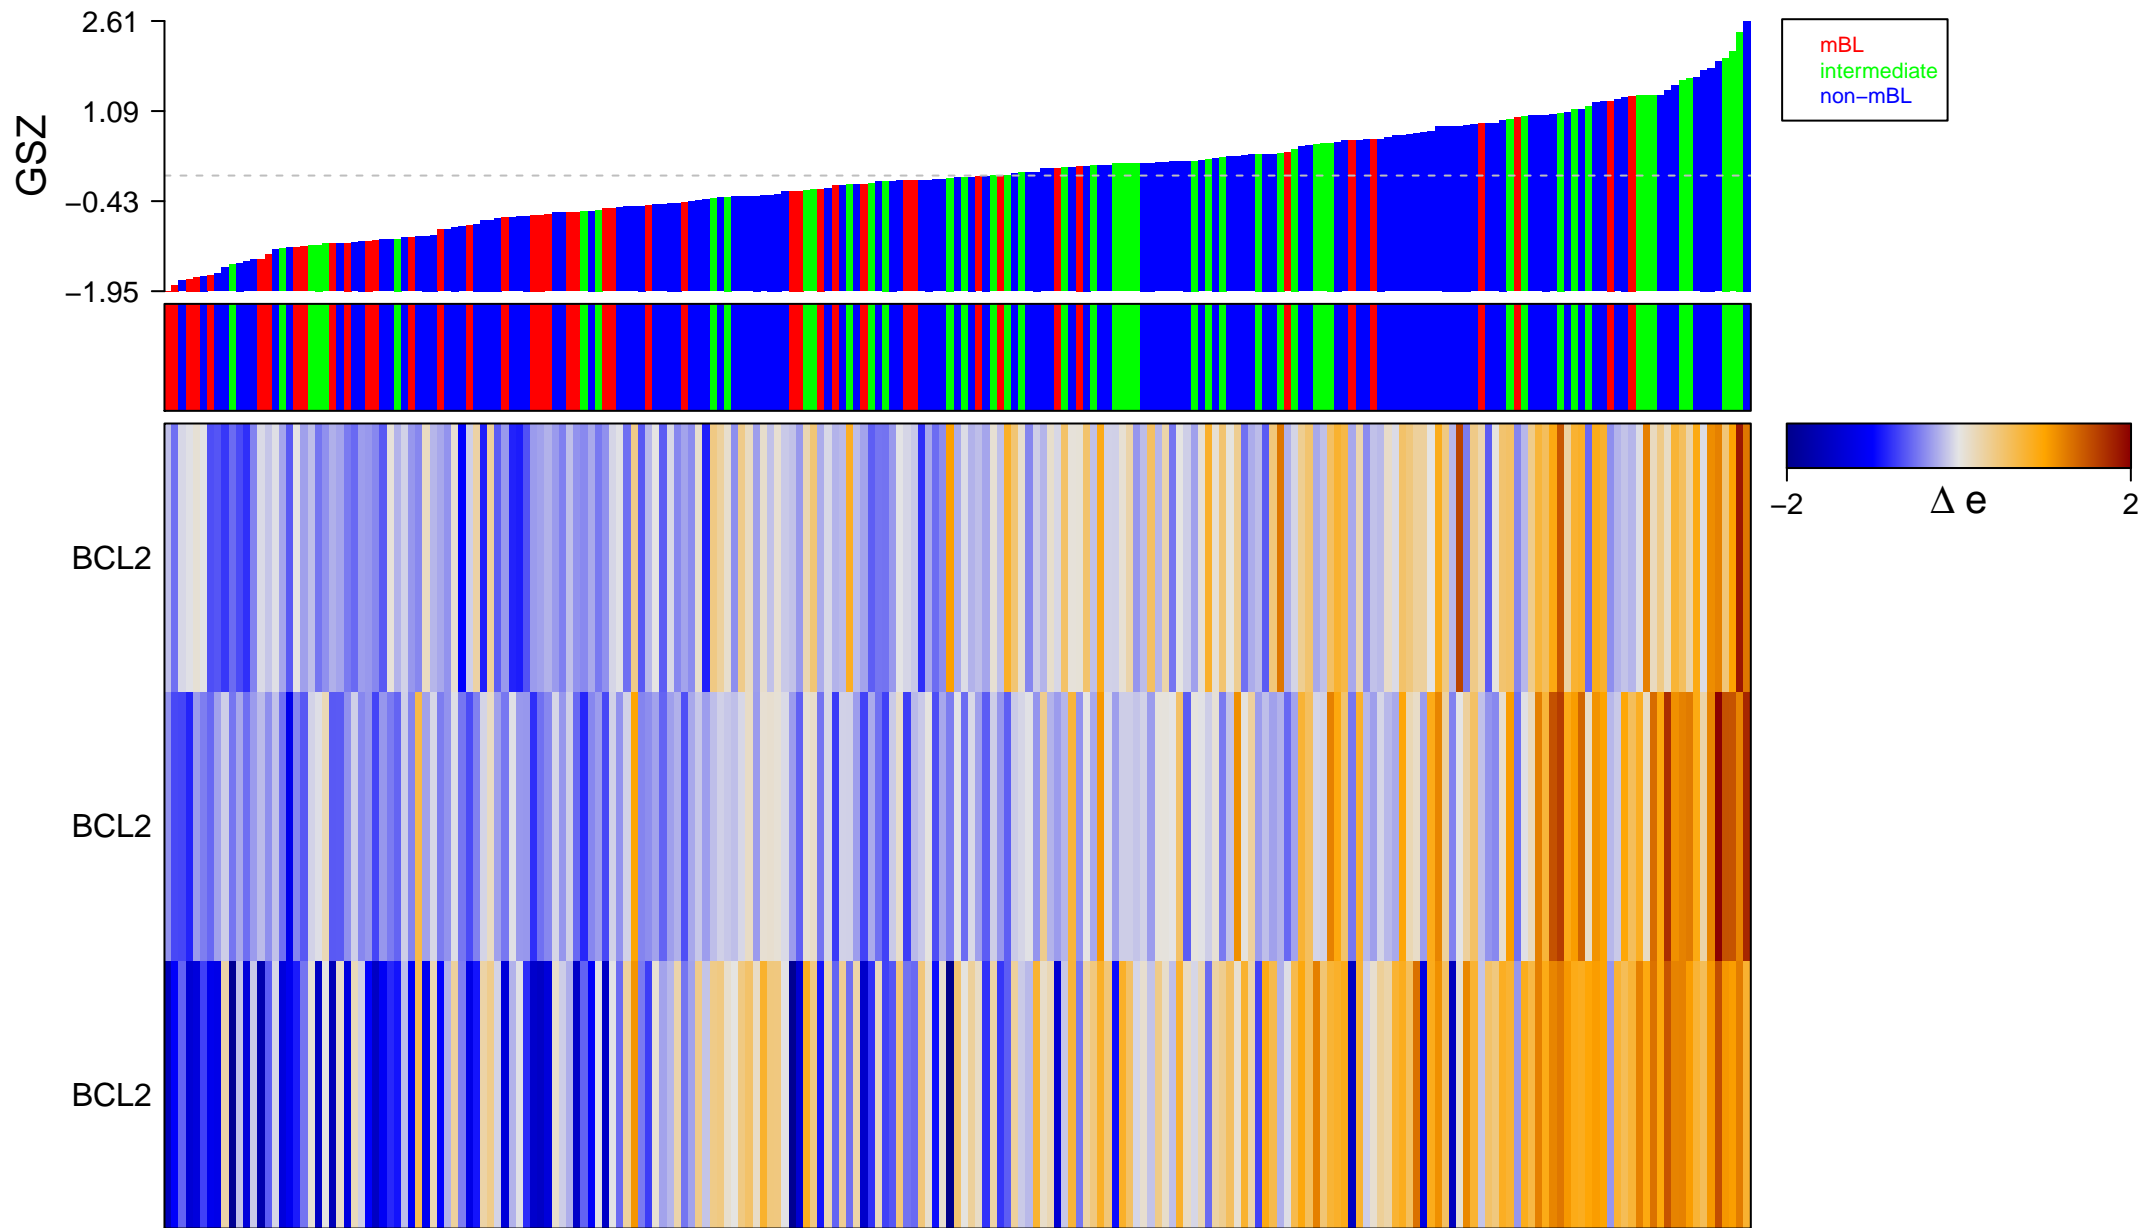

TESAR_JAK_TARGETS_MOUSE_ES_D3_UP

TESAR_JAK_TARGETS_MOUSE_ES_D3_UP

■ on
■ -
□ off

TESAR_JAK_TARGETS_MOUSE_ES_D3_UP