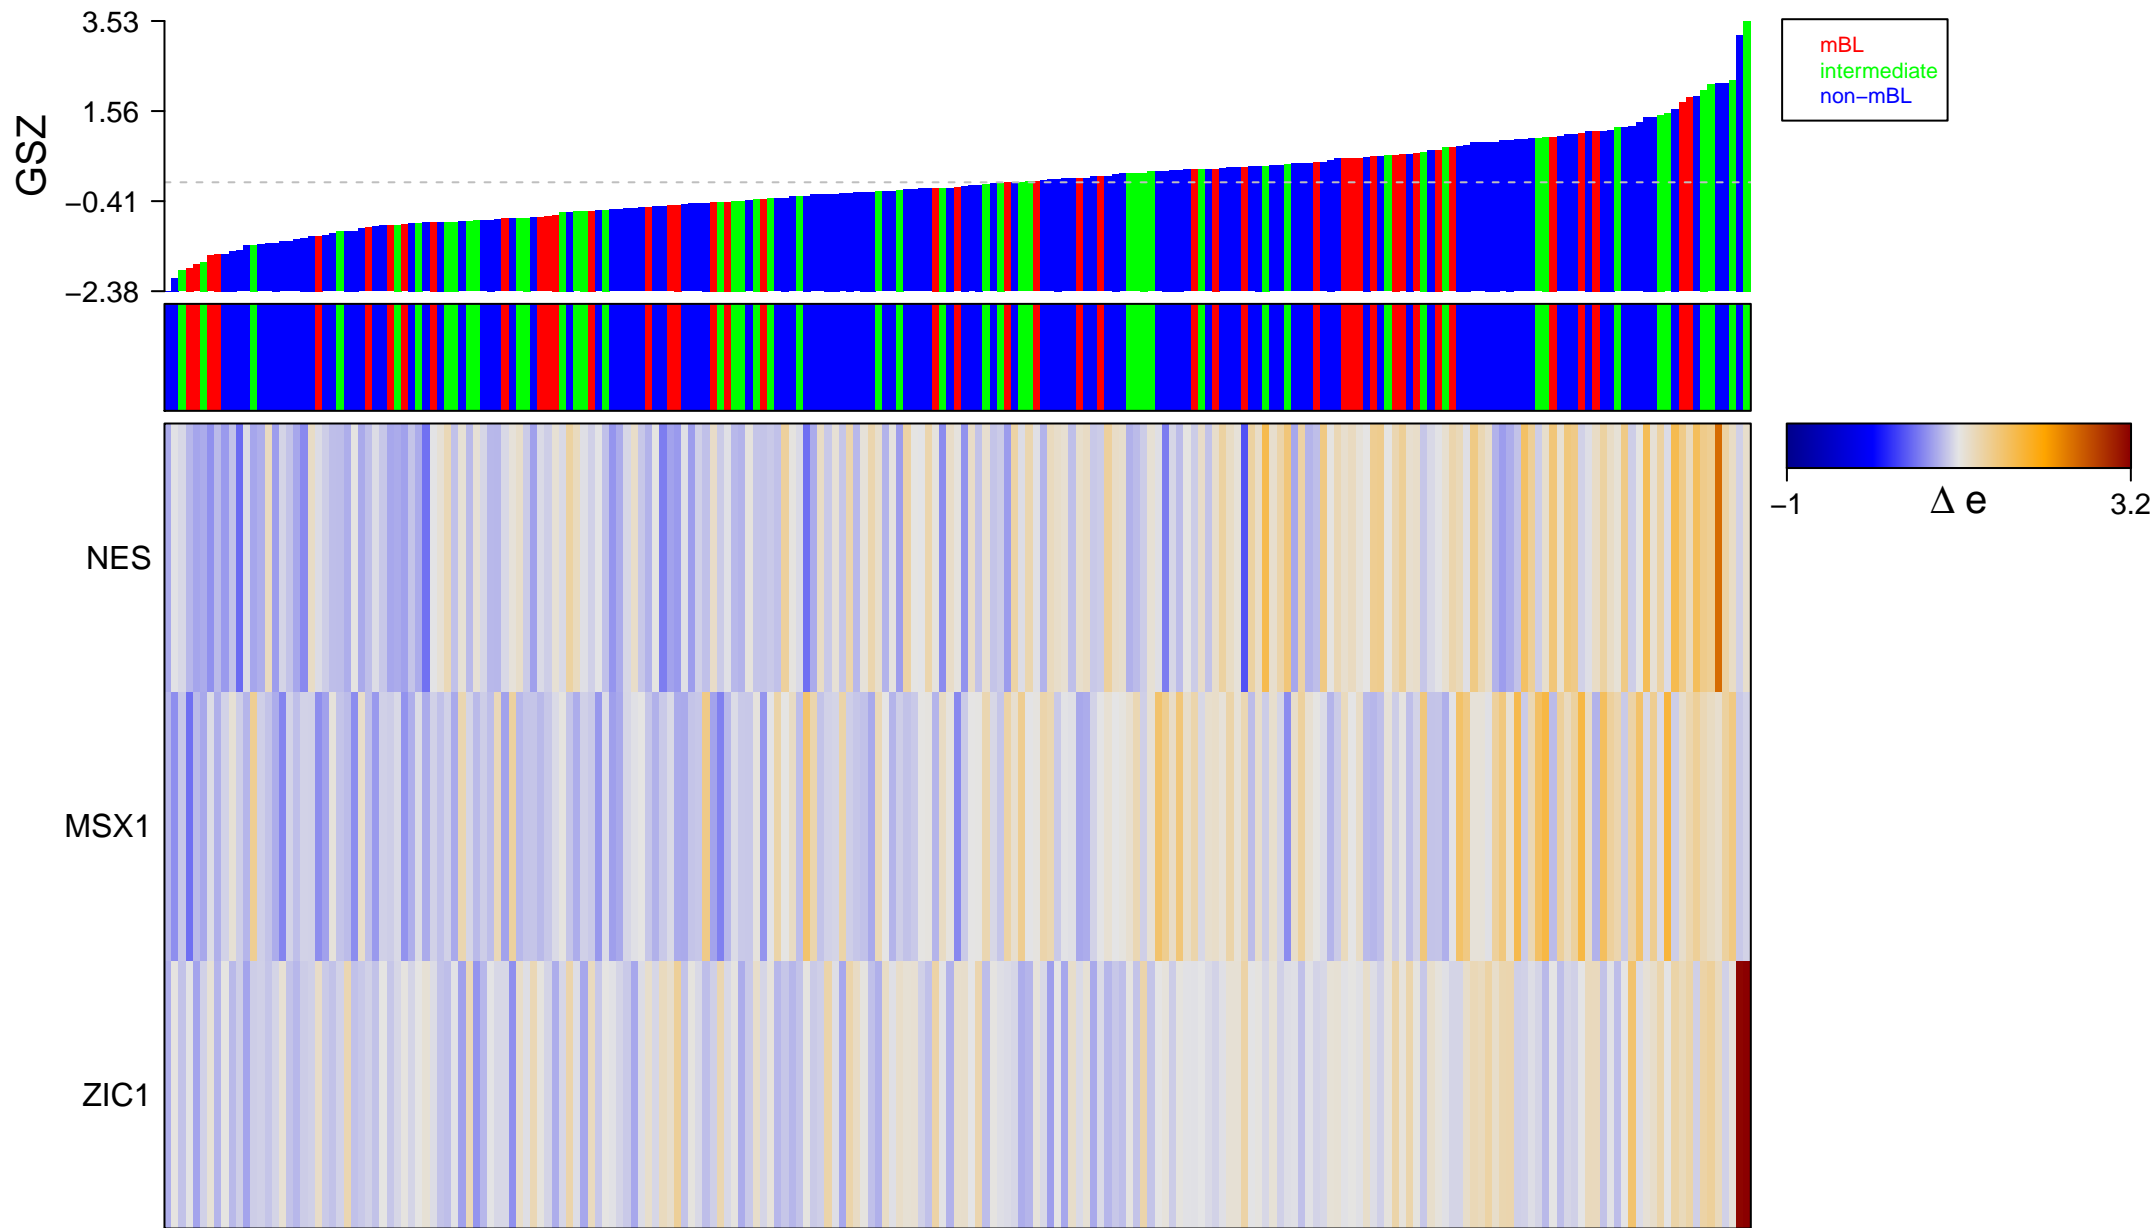

TESAR_ALK_TARGETS_EPISC_3D_UP

TESAR_ALK_TARGETS_EPISC_3D_UP

■ on
■ -
□ off

TESAR_ALK_TARGETS_EPISC_3D_UP