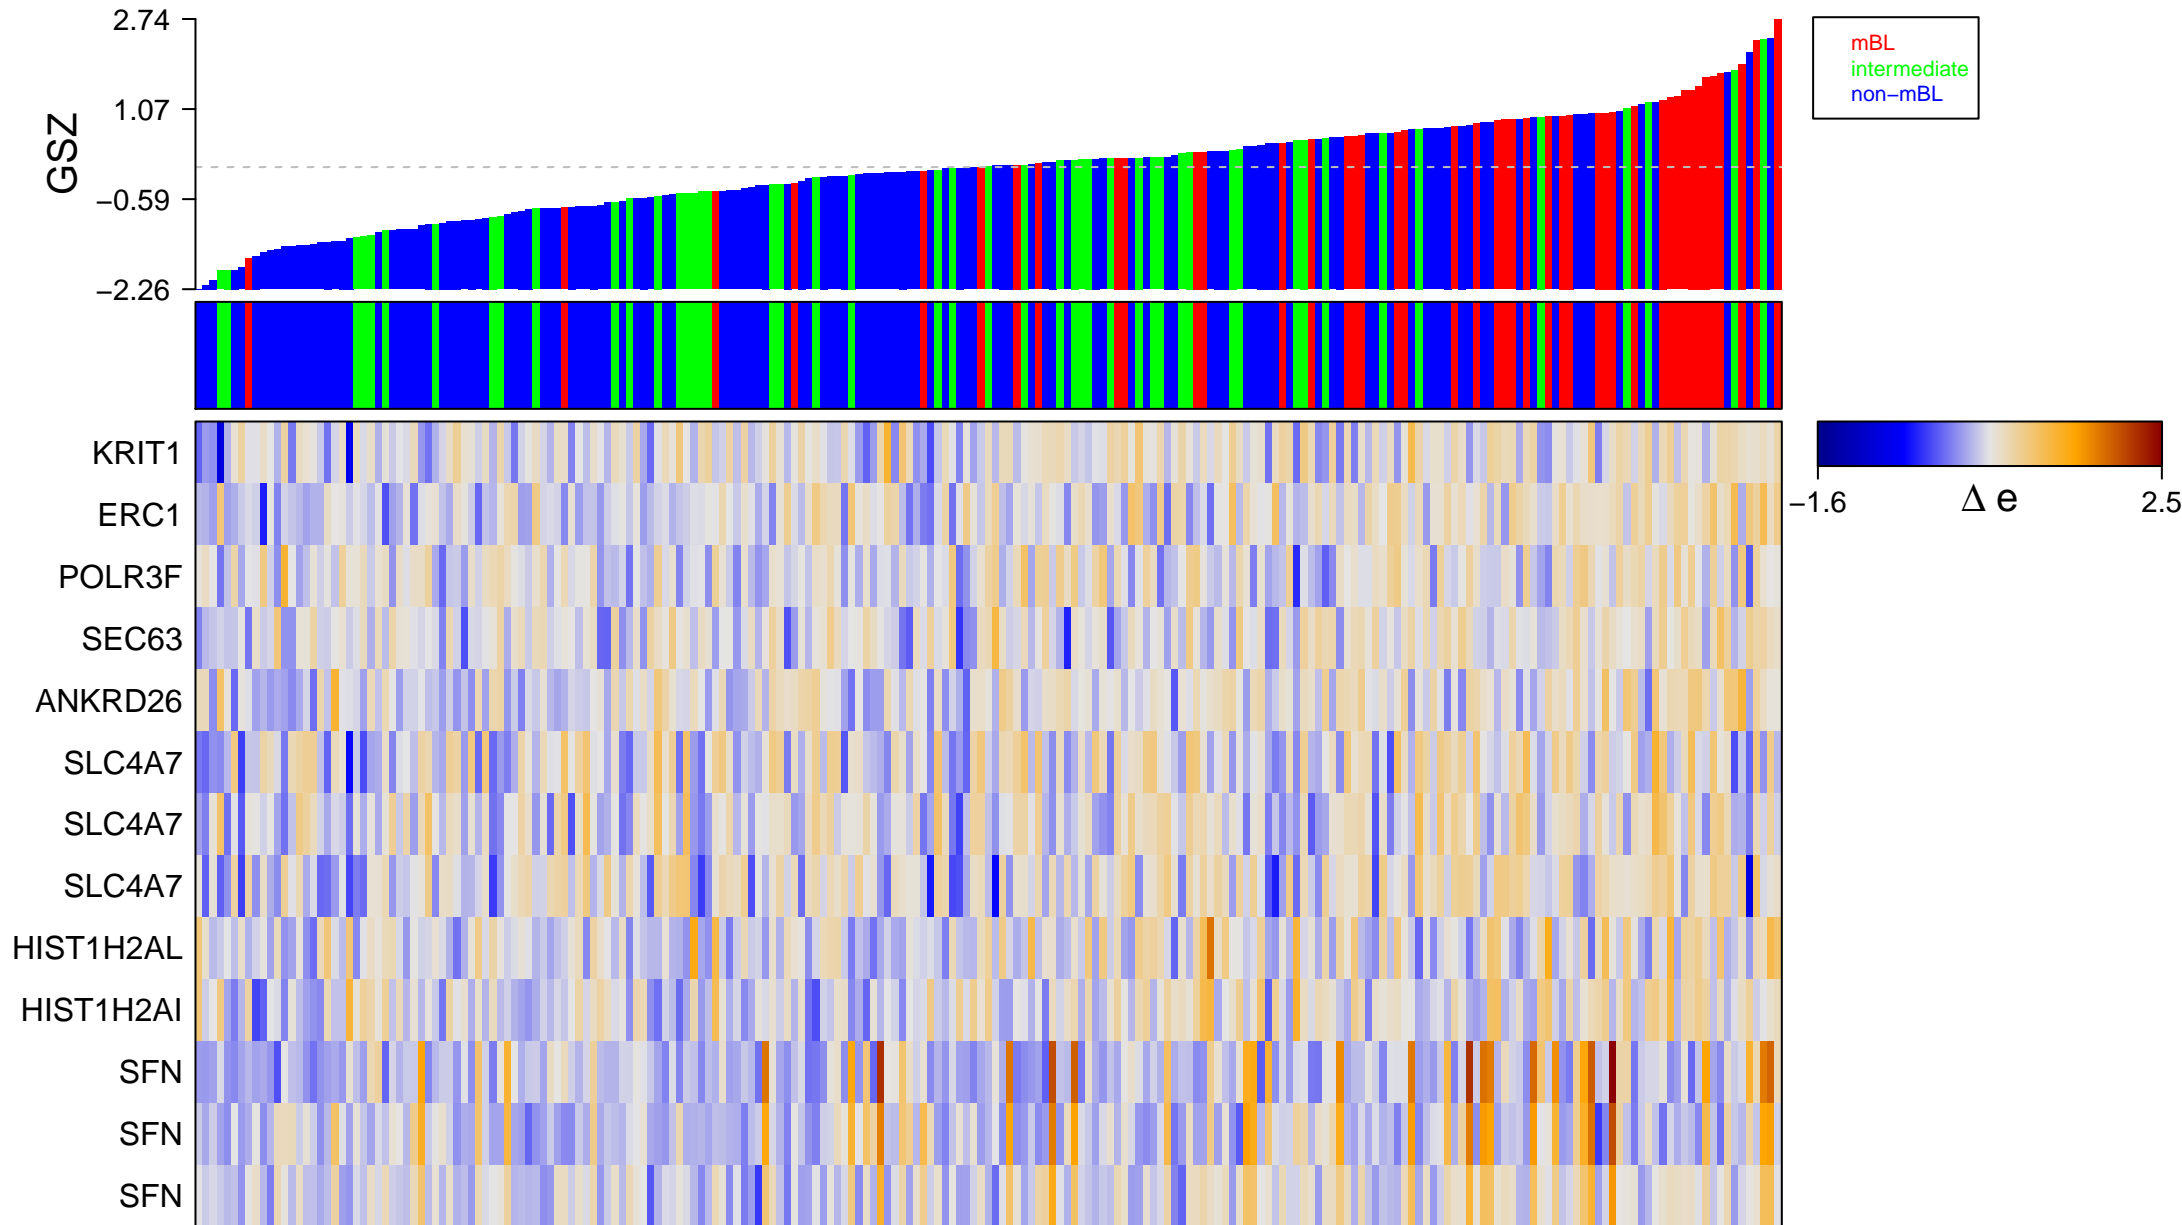

TERAO_AOX4_TARGETS_SKIN_UP

TERAO_AOX4_TARGETS_SKIN_UP

■ on
■ -
□ off

TERAO_AOX4_TARGETS_SKIN_UP