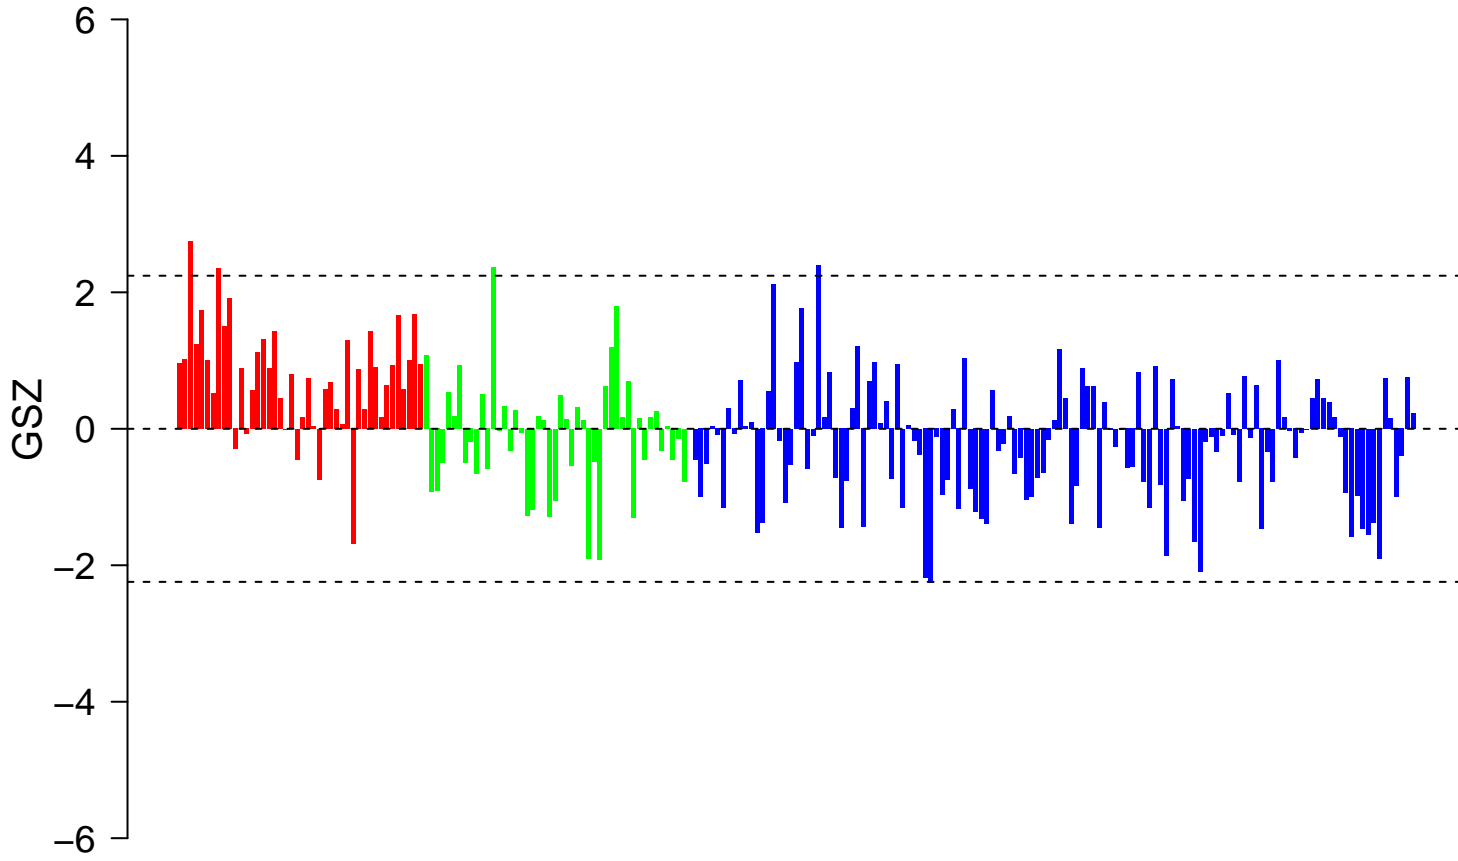

TERAO_AOX4_TARGETS_SKIN_UP

TERAO_AOX4_TARGETS_SKIN_UP

■ on
■ -
□ off

TERAO_AOX4_TARGETS_SKIN_UP