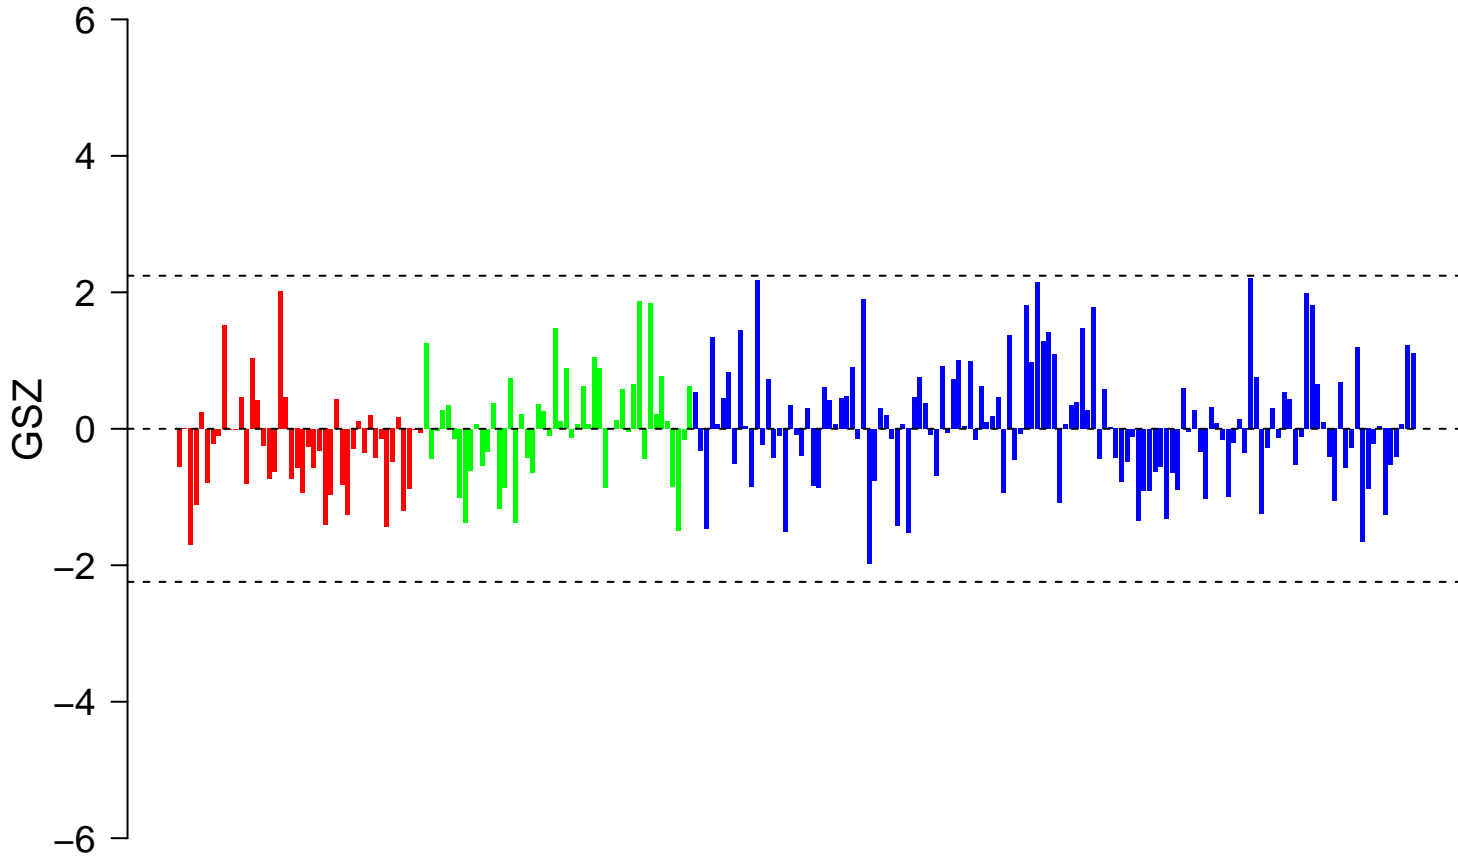

# TERAO\_AOX4\_TARGETS\_HG\_DN

# TERAO\_AOX4\_TARGETS\_HG\_DN

■ on  
■ -  
□ off