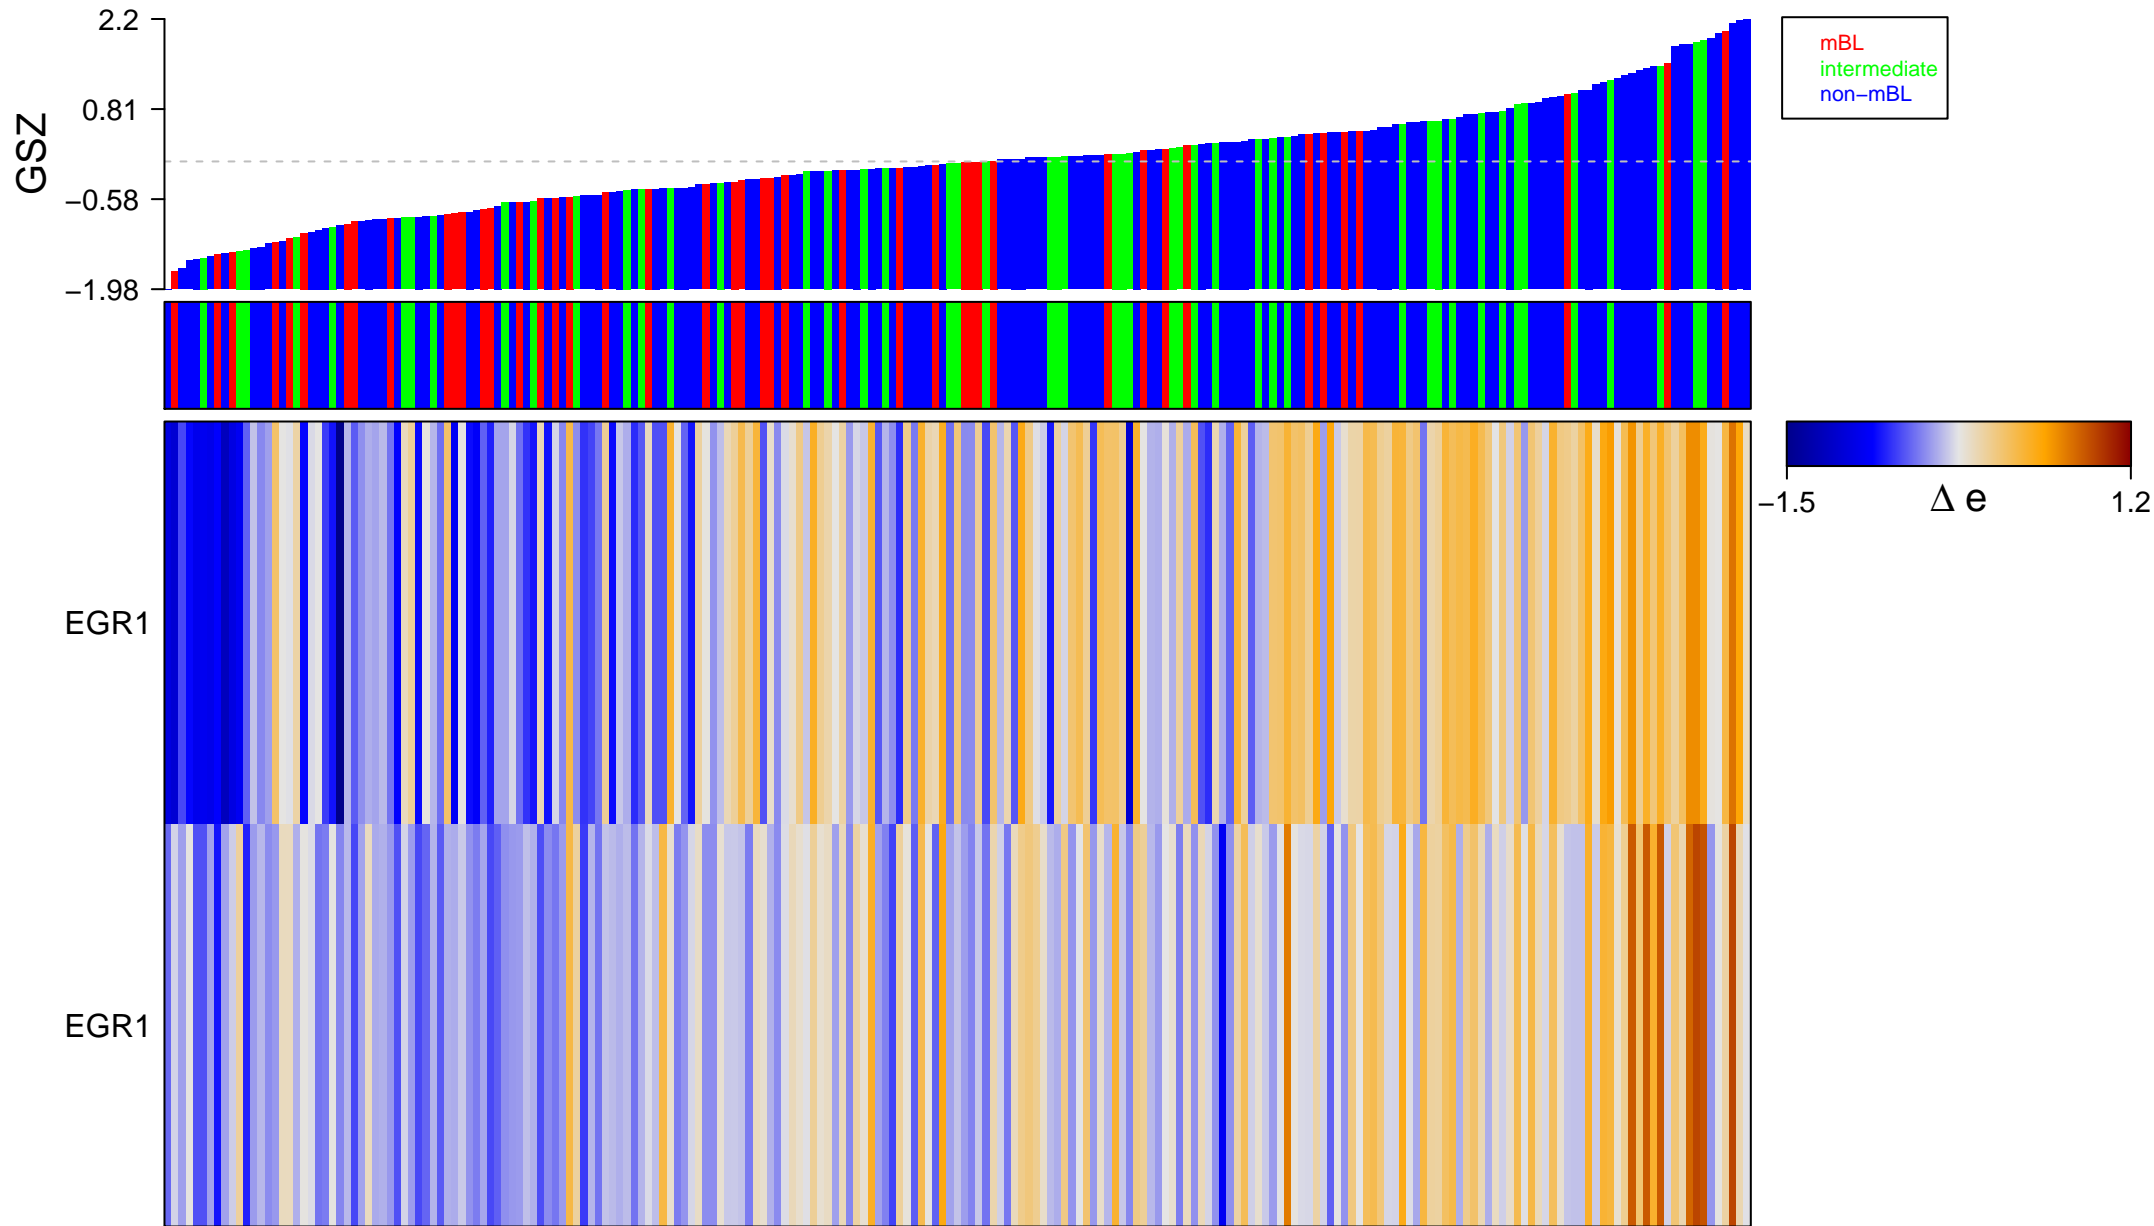

# TERAO\_AOX4\_TARGETS\_HG\_DN

# TERAO\_AOX4\_TARGETS\_HG\_DN

■ on  
■ -  
□ off