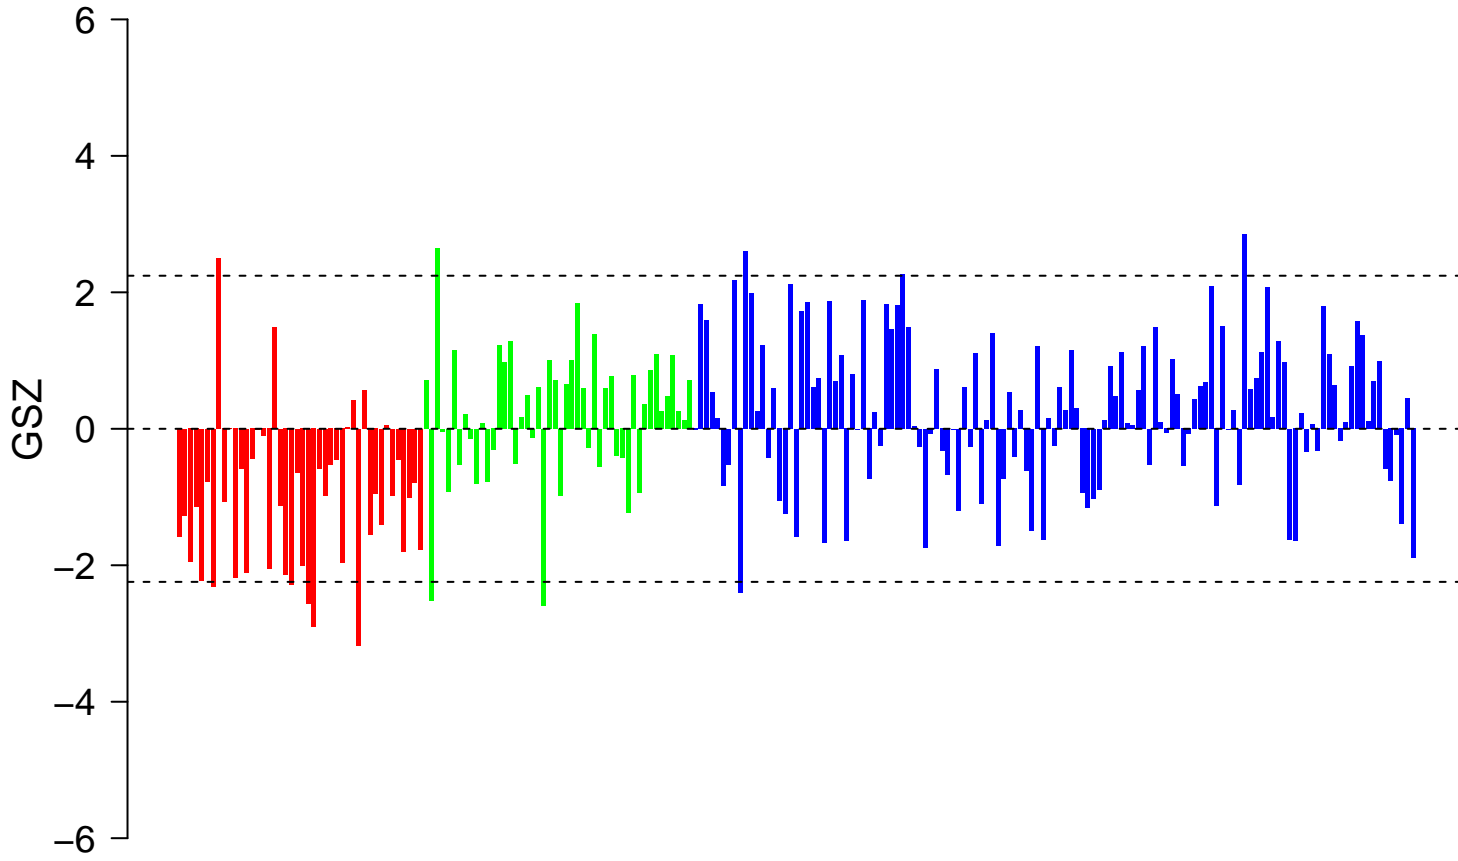

# TERAMOTO\_OPN\_TARGETS\_CLUSTER\_1

# TERAMOTO\_OPN\_TARGETS\_CLUSTER\_1

■ on  
■ -  
□ off