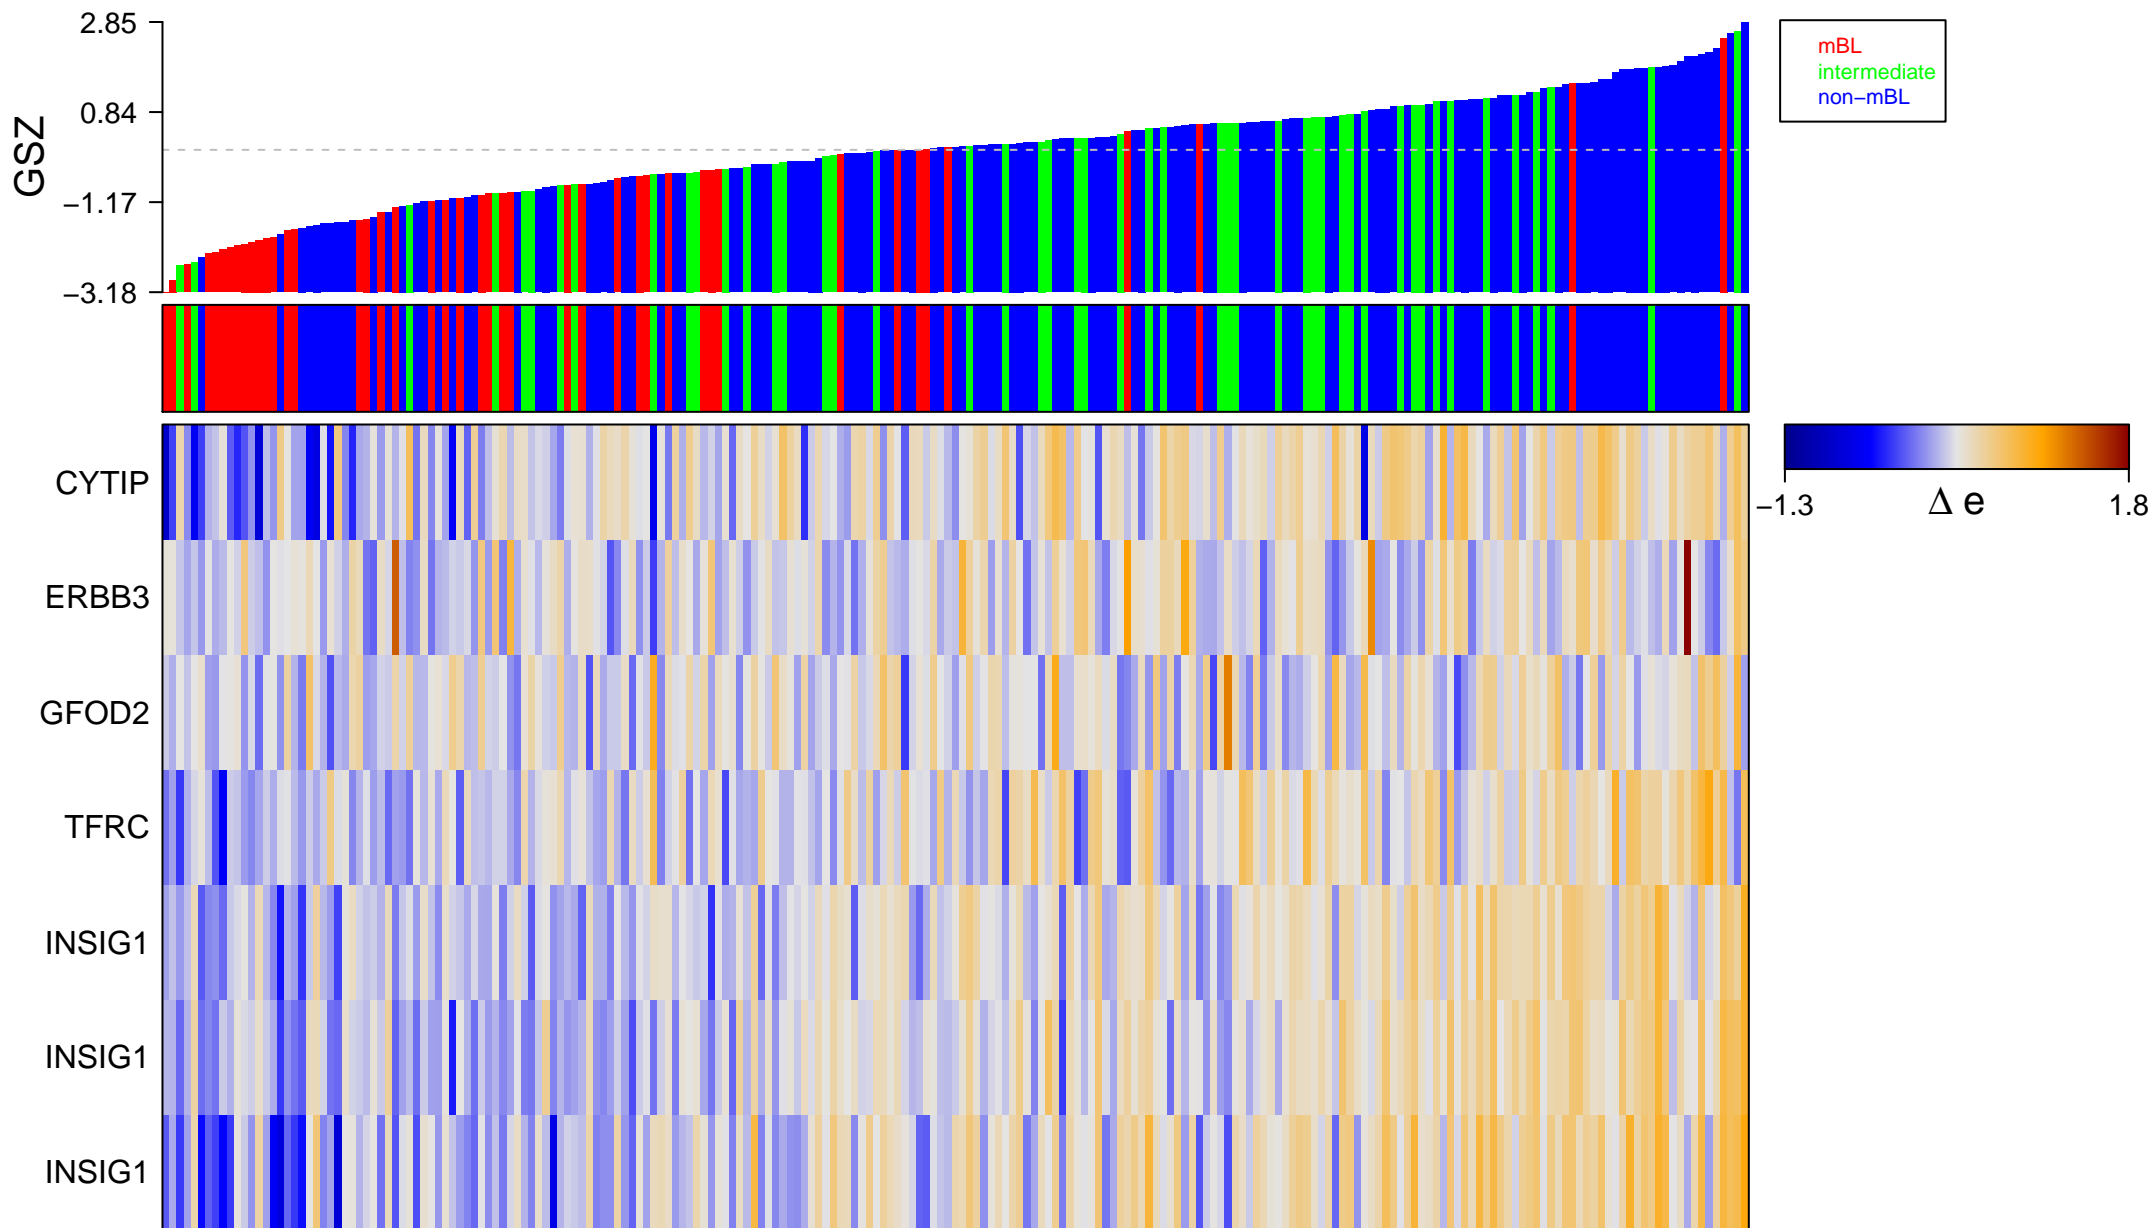

# TERAMOTO\_OPN\_TARGETS\_CLUSTER\_1

# TERAMOTO\_OPN\_TARGETS\_CLUSTER\_1

■ on  
■ -  
□ off