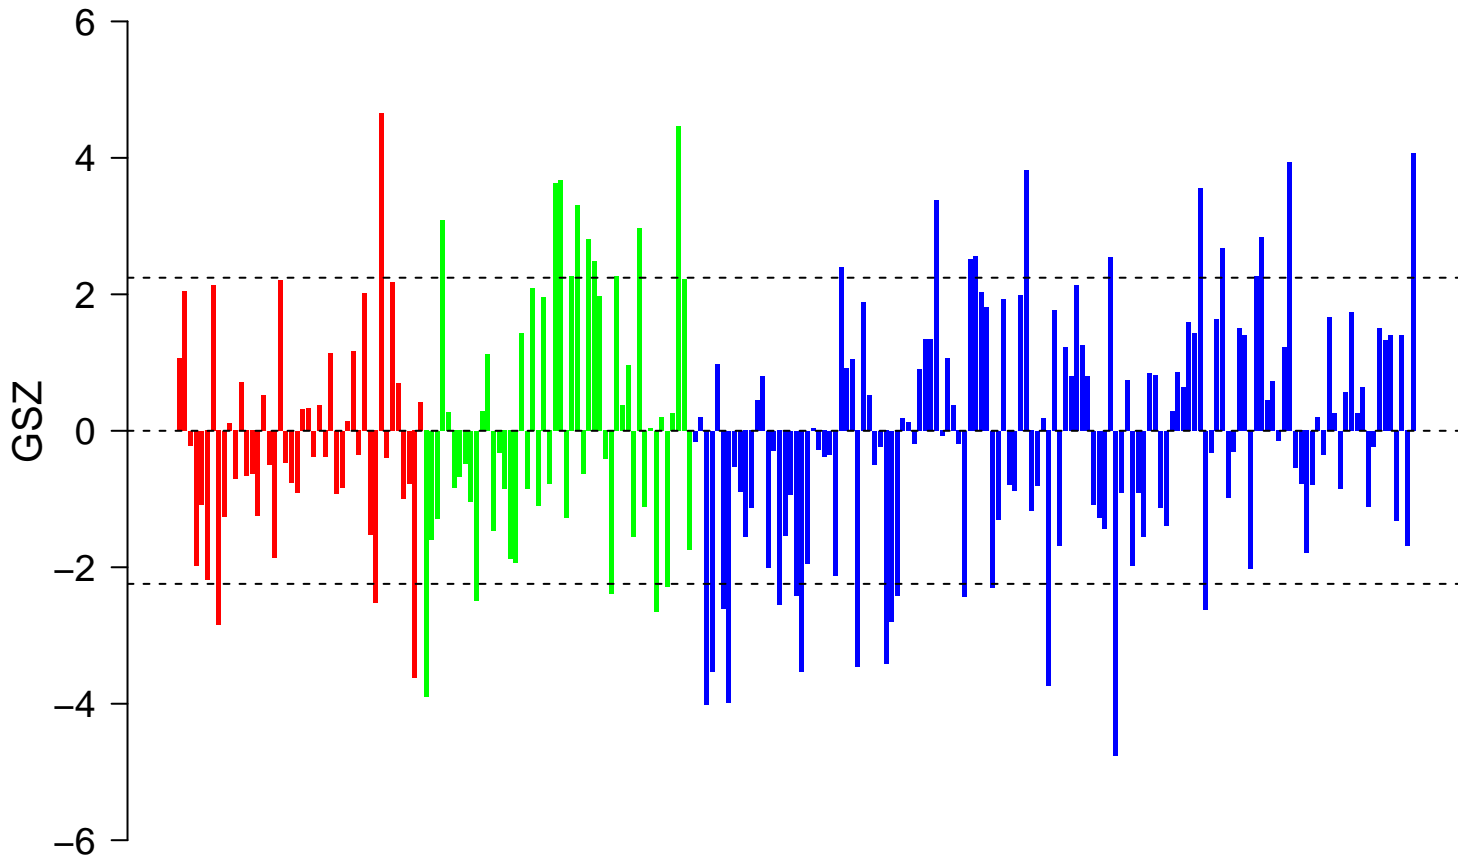

TAVOR_CEBPA_TARGETS_DN

TAVOR_CEBPA_TARGETS_DN

■ on
■ -
□ off

TAVOR_CEBPA_TARGETS_DN