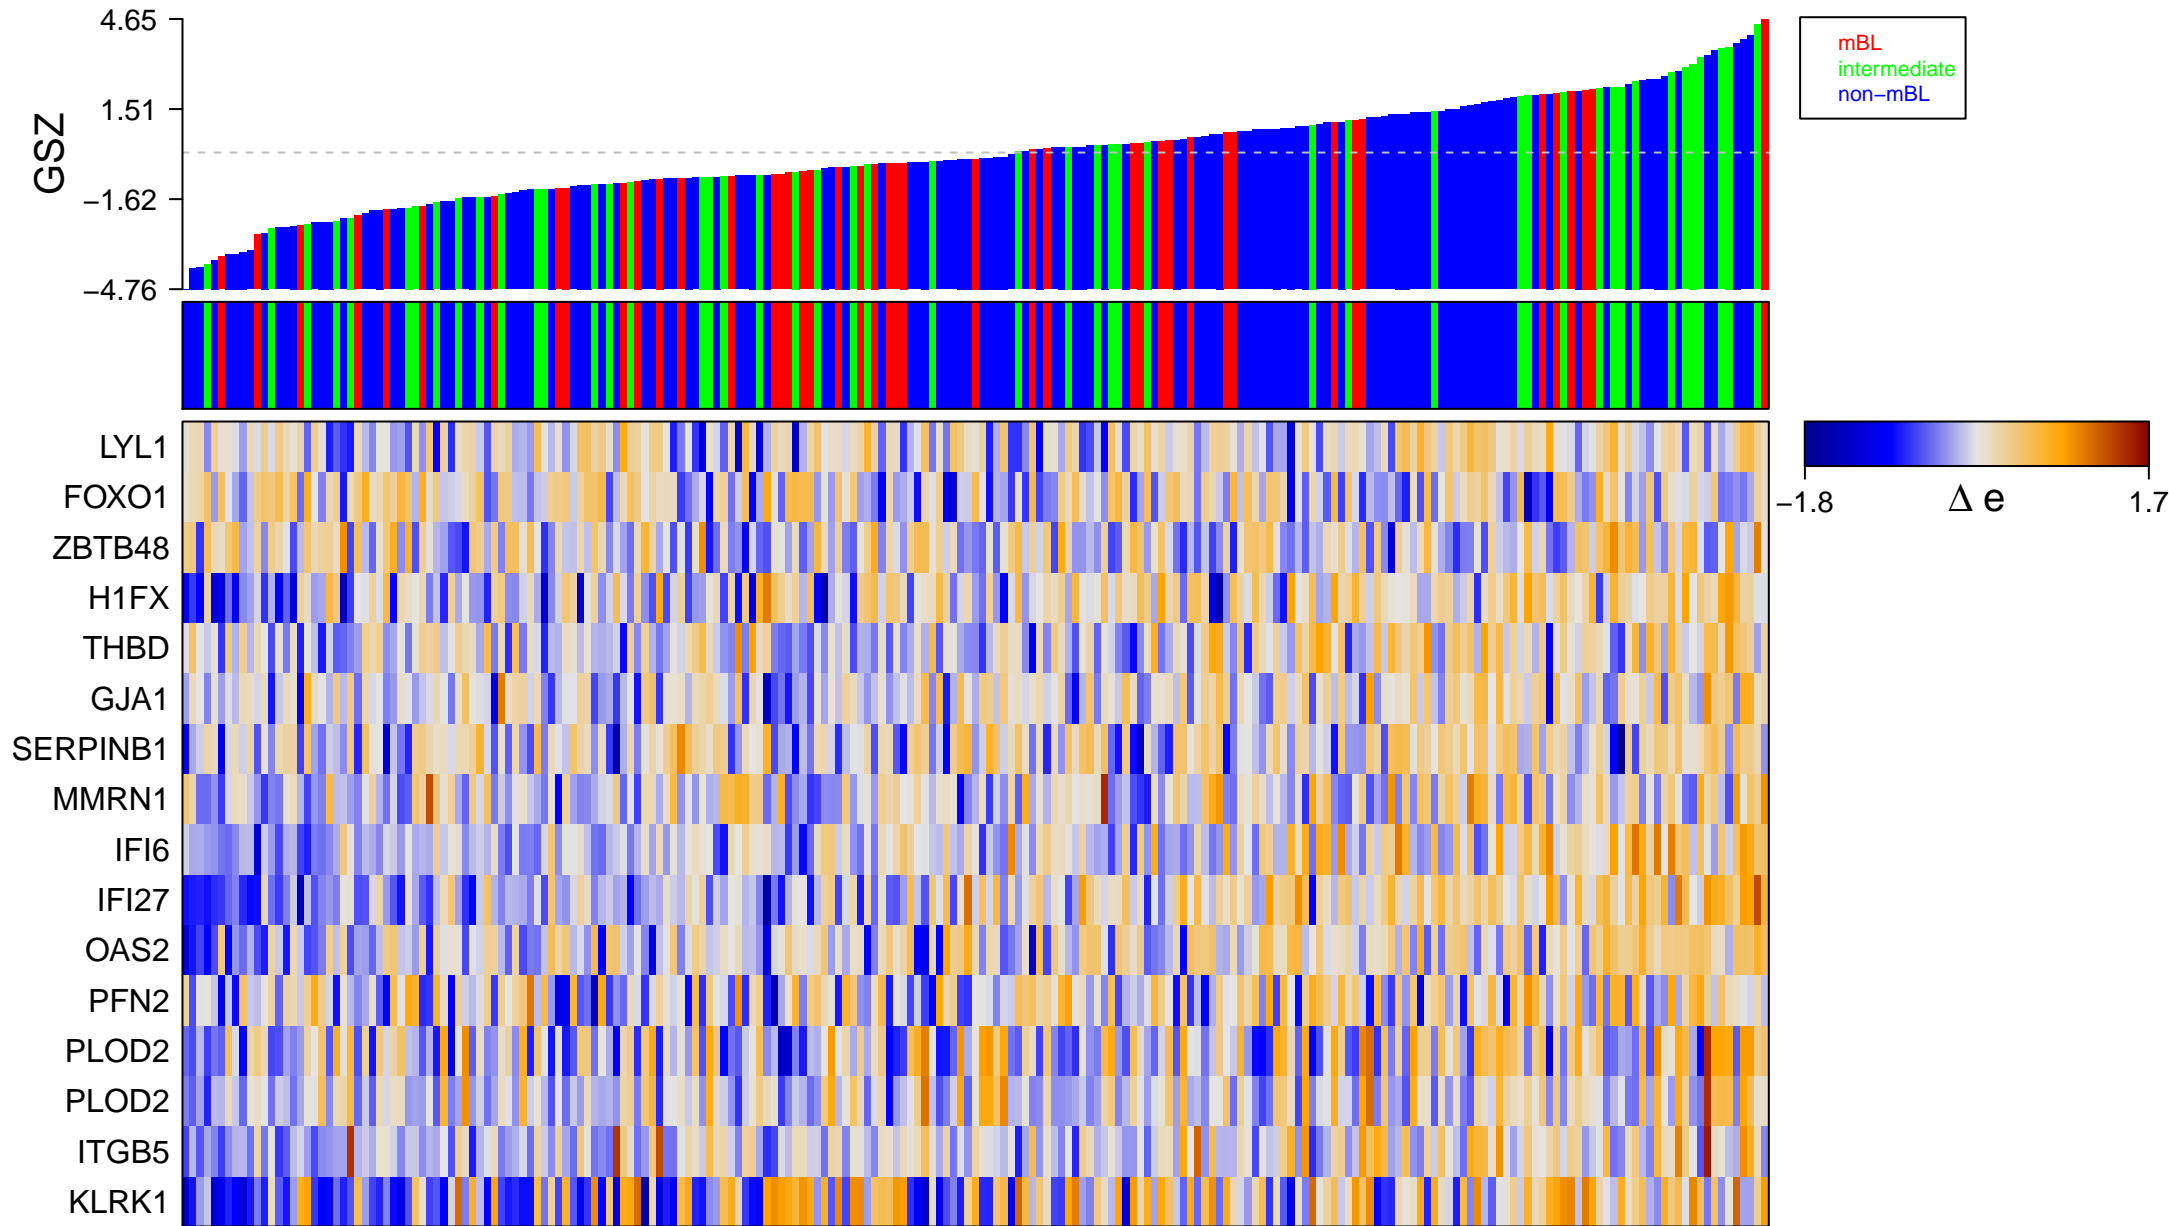

TAVOR_CEBPA_TARGETS_DN

TAVOR_CEBPA_TARGETS_DN

■ on
■ -
□ off

TAVOR_CEBPA_TARGETS_DN