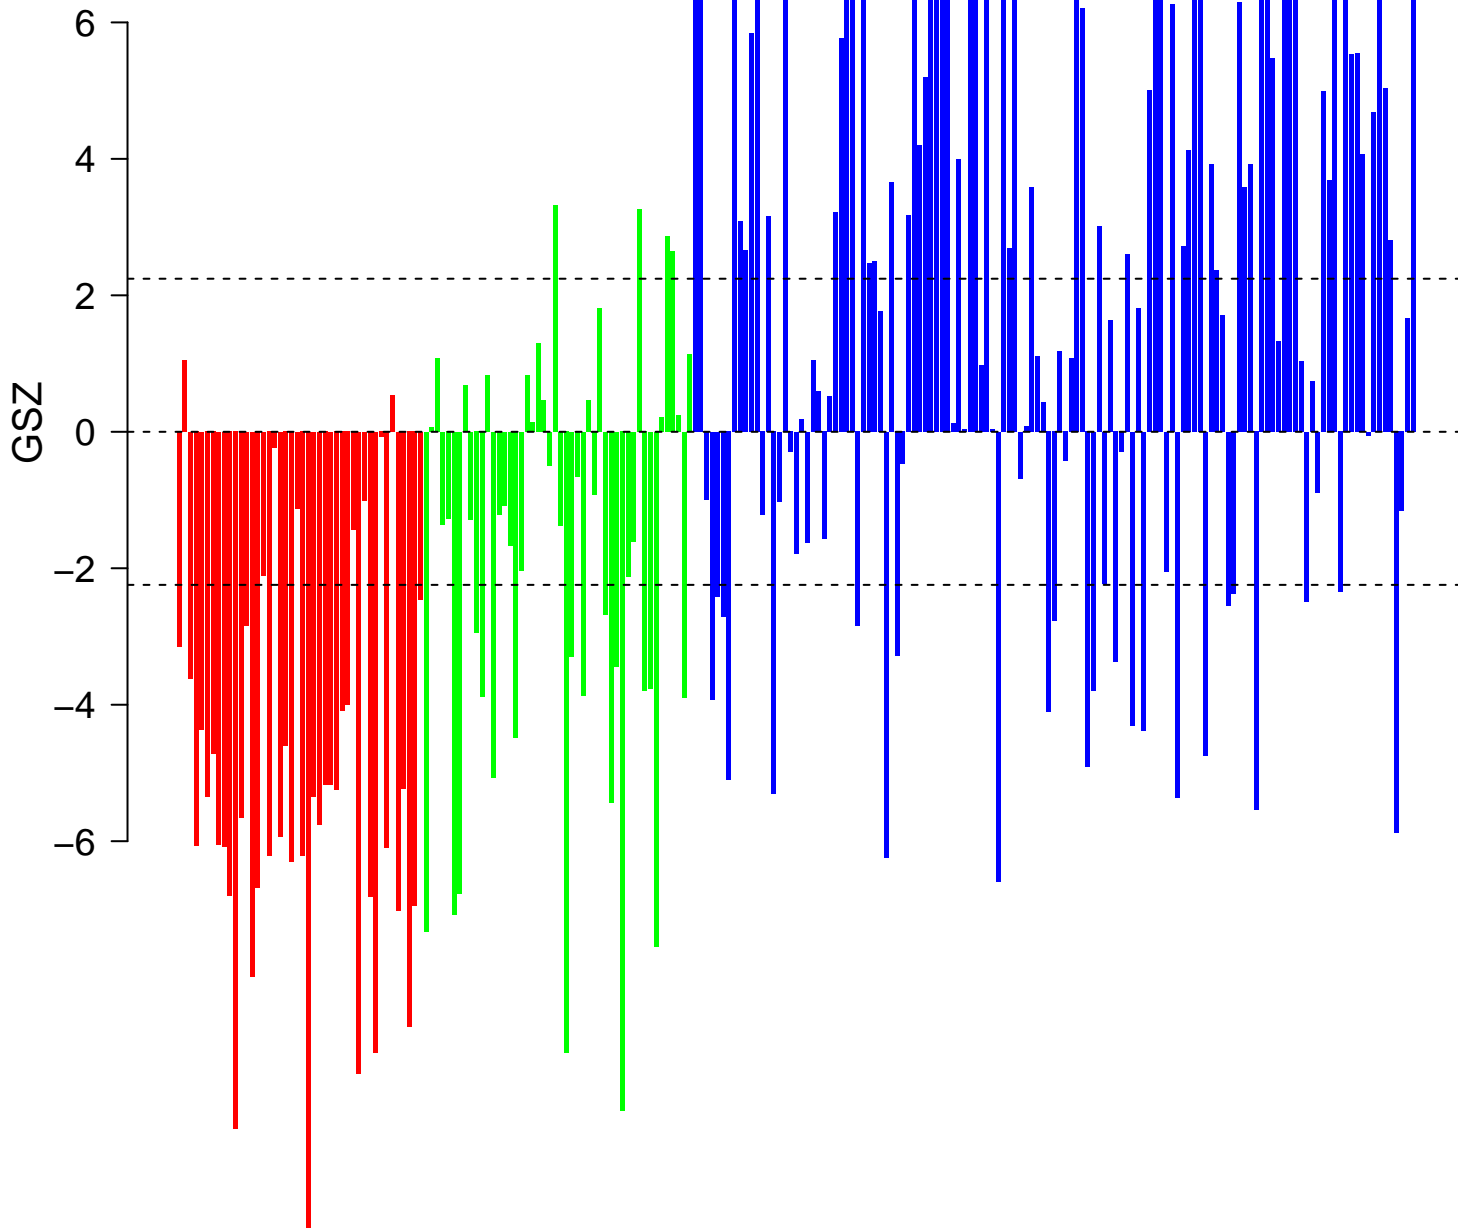

# TAKEDA\_TARGETS\_OF\_NUP98\_HOXA9\_FUSION\_8D\_DN

# features = 265