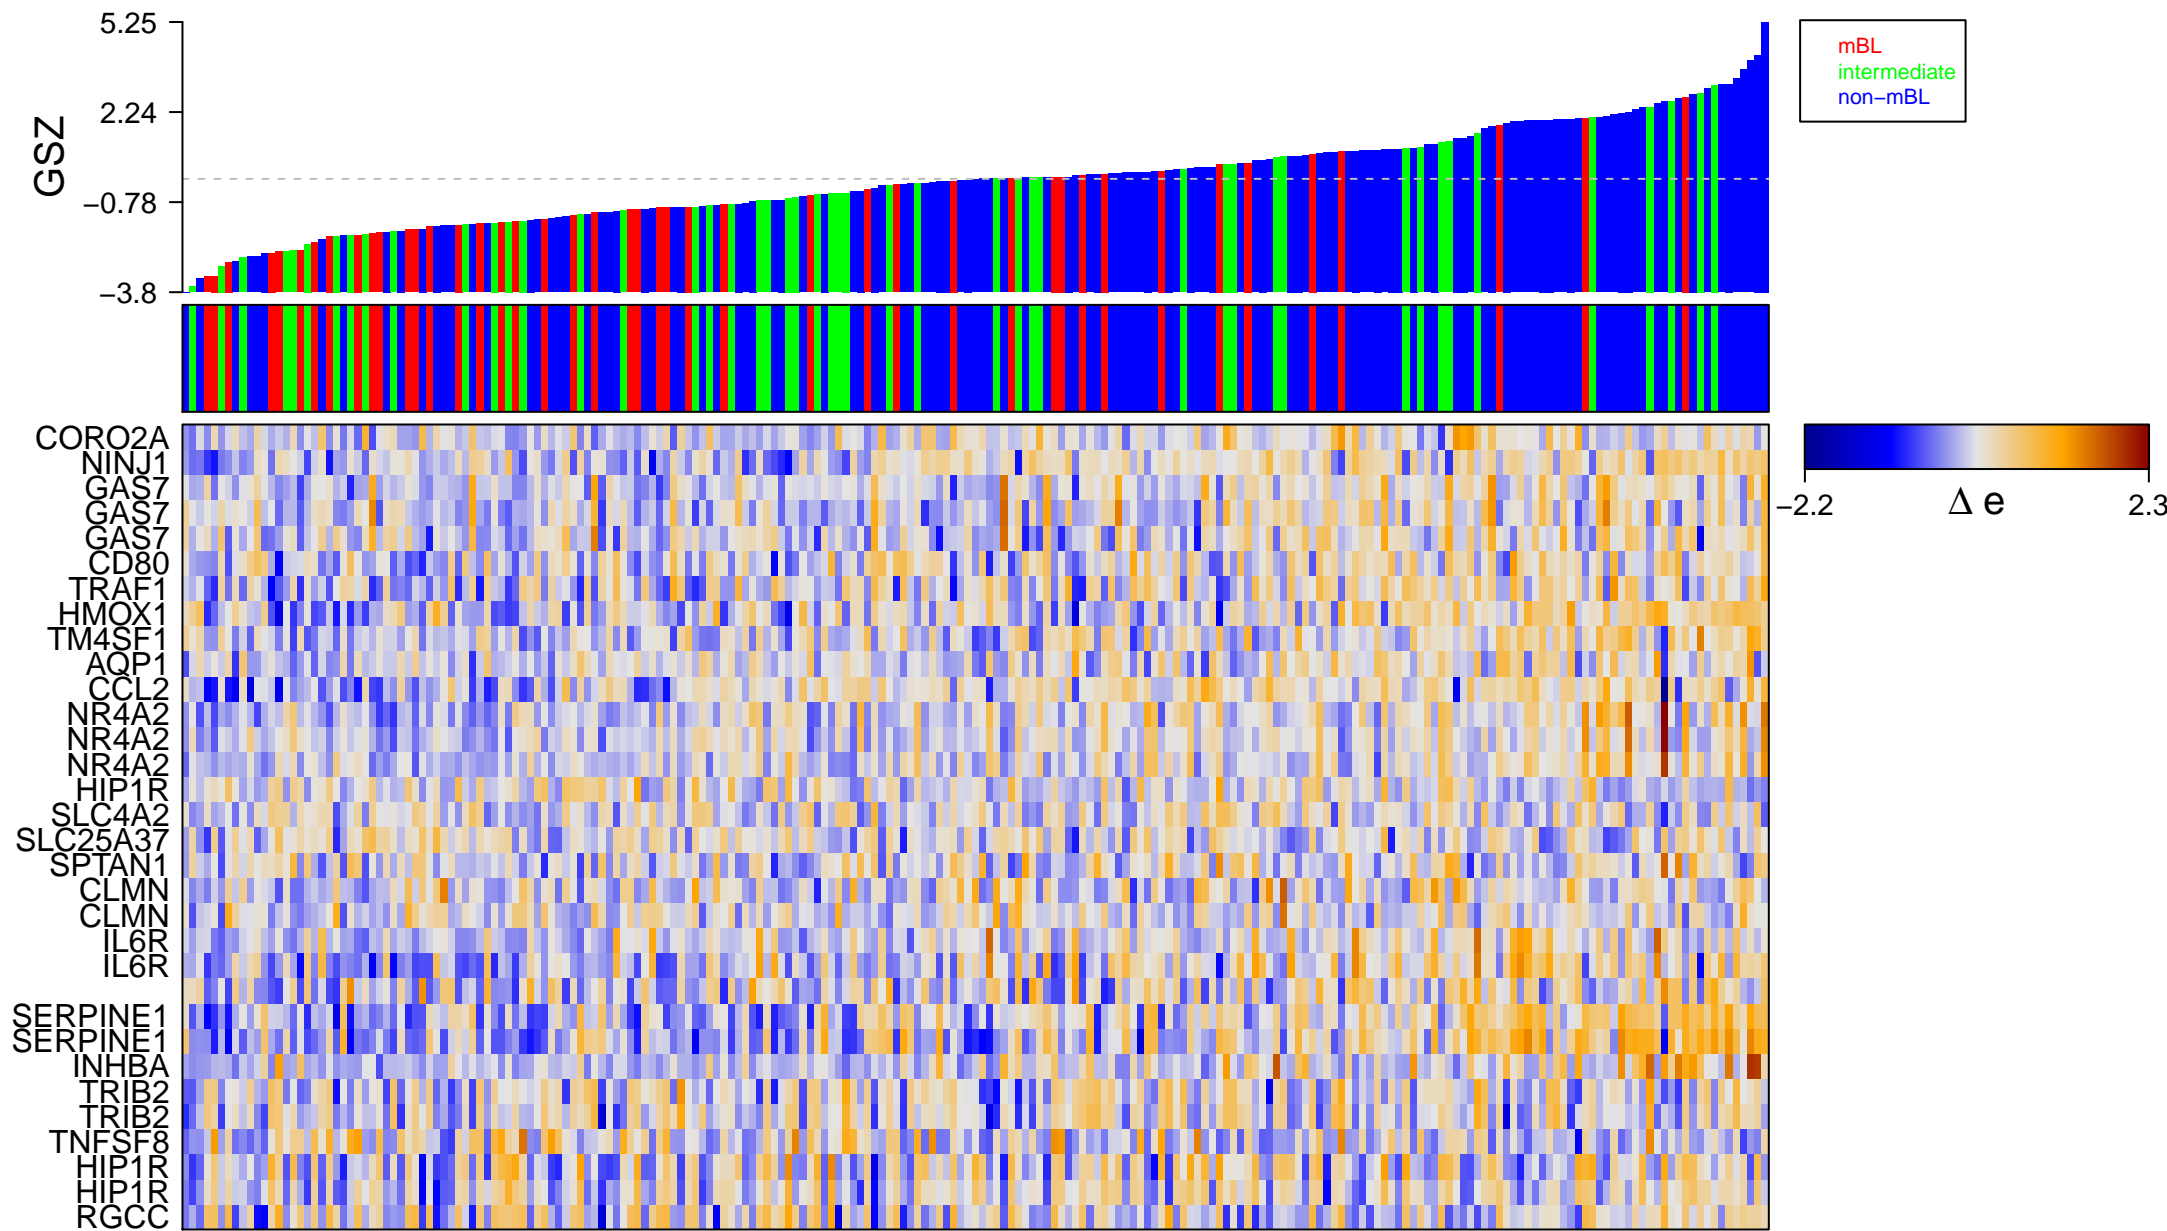

TAKEDA_TARGETS_OF_NUP98_HOXA9_FUSION_6HR_DN

TAKEDA_TARGETS_OF_NUP98_HOXA9_FUSION_6HR_DN

■ on
■ -
□ off

TAKEDA_TARGETS_OF_NUP98_HOXA9_FUSION_6HR_DN