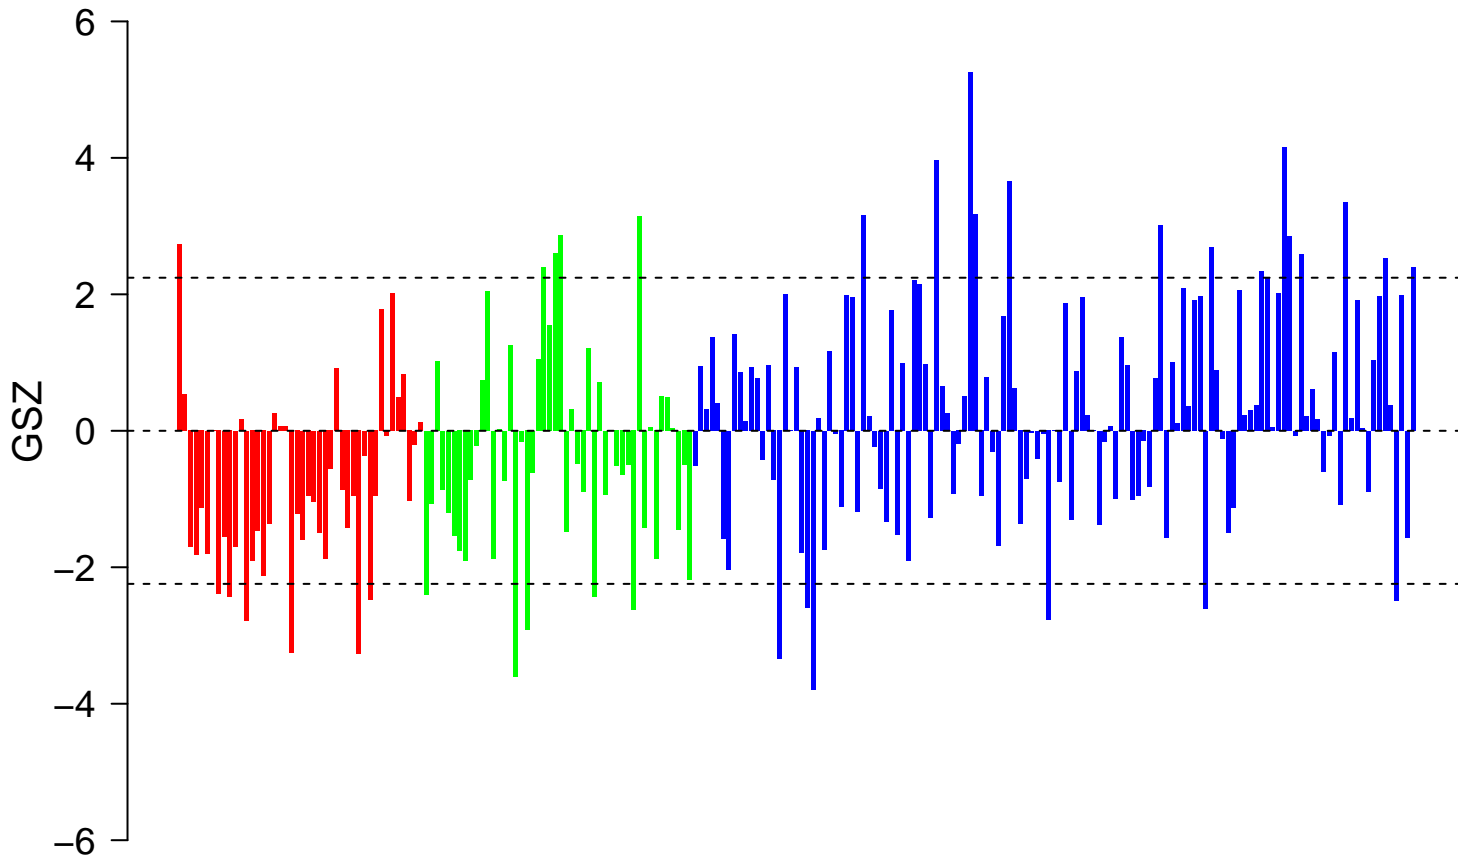

TAKEDA_TARGETS_OF_NUP98_HOXA9_FUSION_6HR_DN

TAKEDA_TARGETS_OF_NUP98_HOXA9_FUSION_6HR_DN

■ on
■ -
□ off

TAKEDA_TARGETS_OF_NUP98_HOXA9_FUSION_6HR_DN