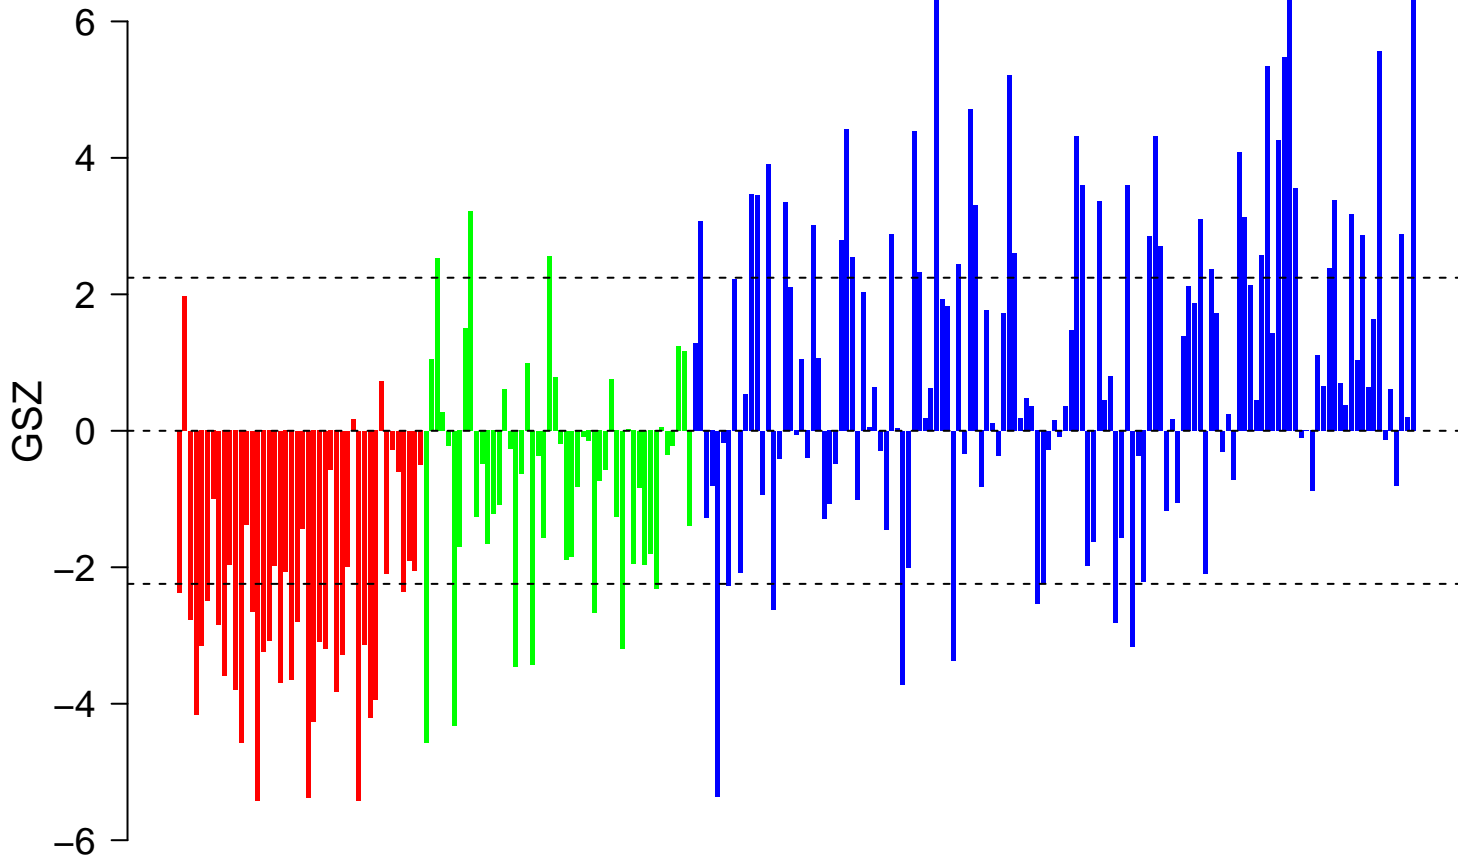

TAKEDA_TARGETS_OF_NUP98_HOXA9_FUSION_16D_DN

■ on
■ -
□ off

TAKEDA_TARGETS_OF_NUP98_HOXA9_FUSION_16D_DN