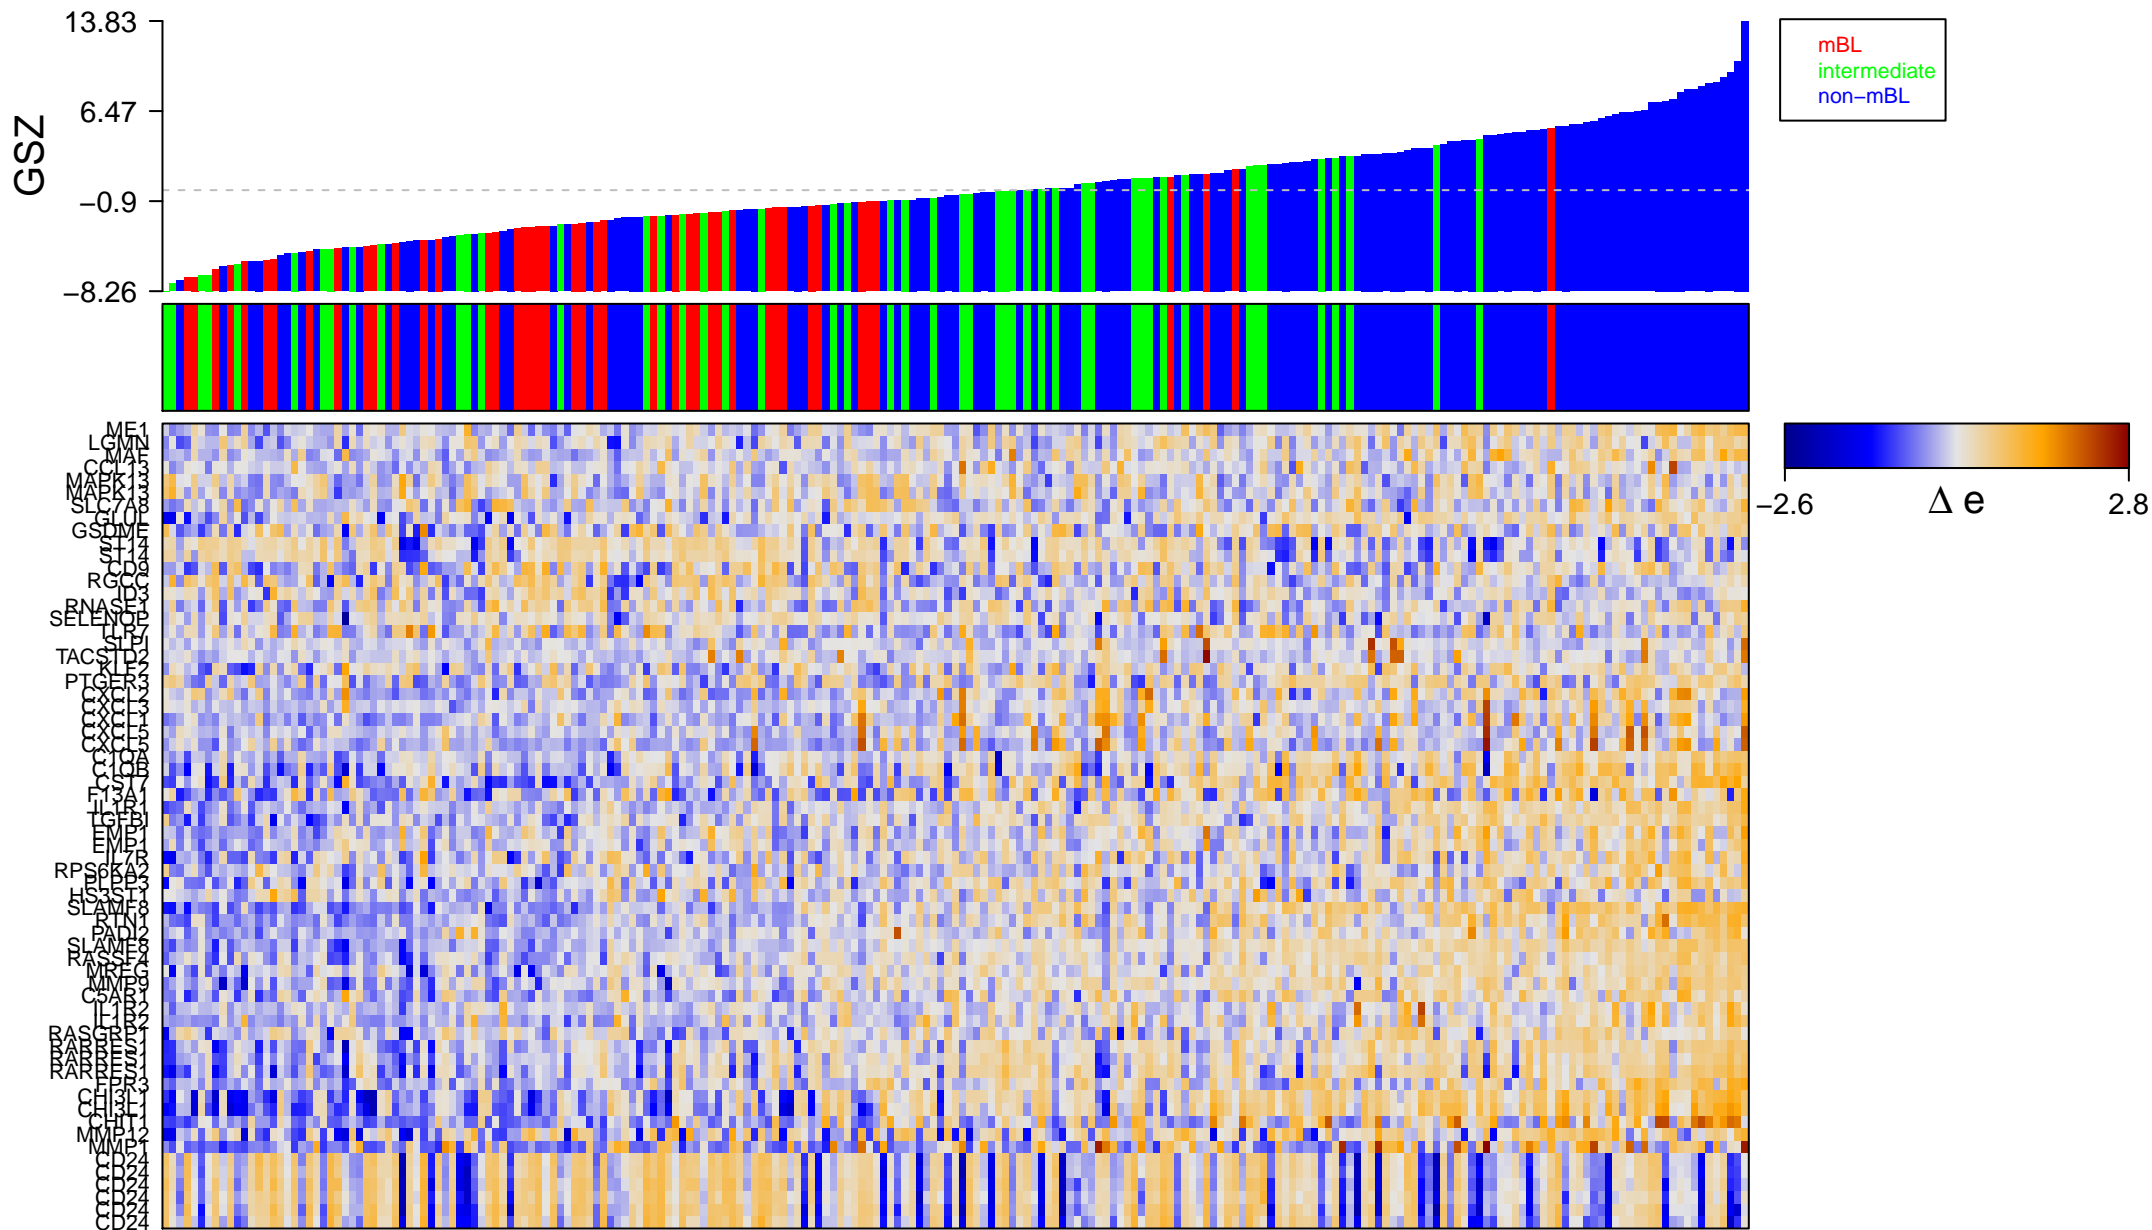

# TAKEDA\_TARGETS\_OF\_NUP98\_HOXA9\_FUSION\_10D\_DN