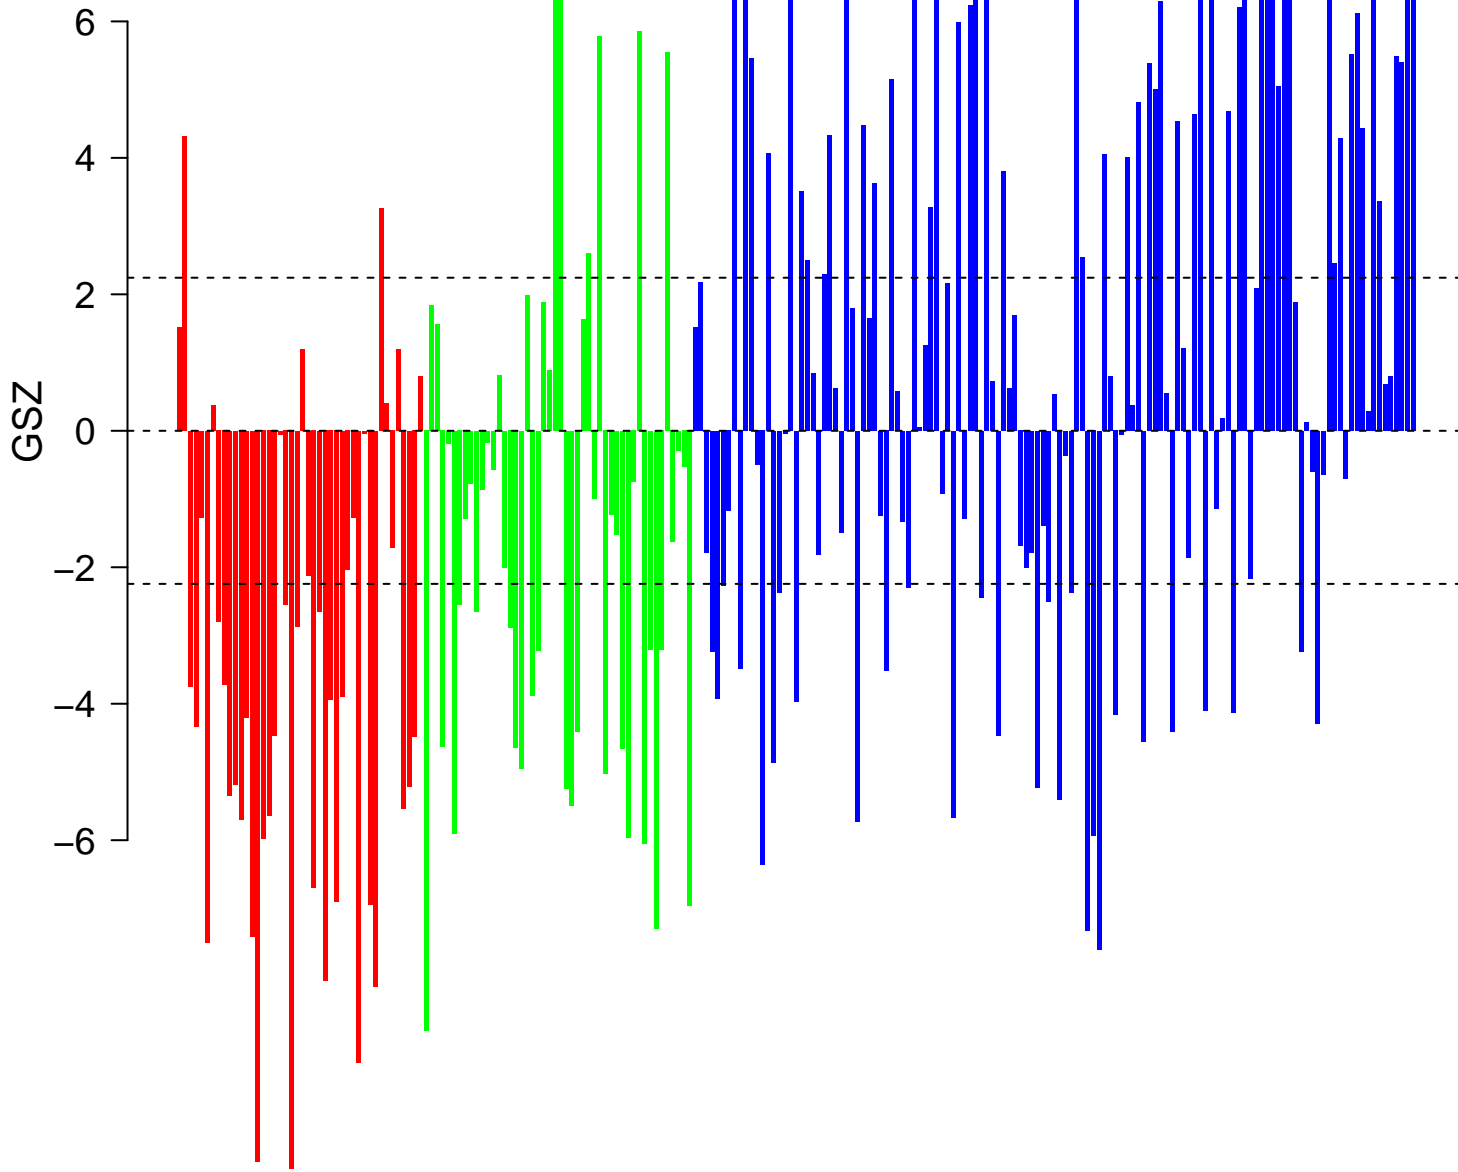

ScoV_0.999_Sturm_E2_IDH_DN

■ on
■ -
□ off

ScoV_0.999_Sturm_E2_IDH_DN