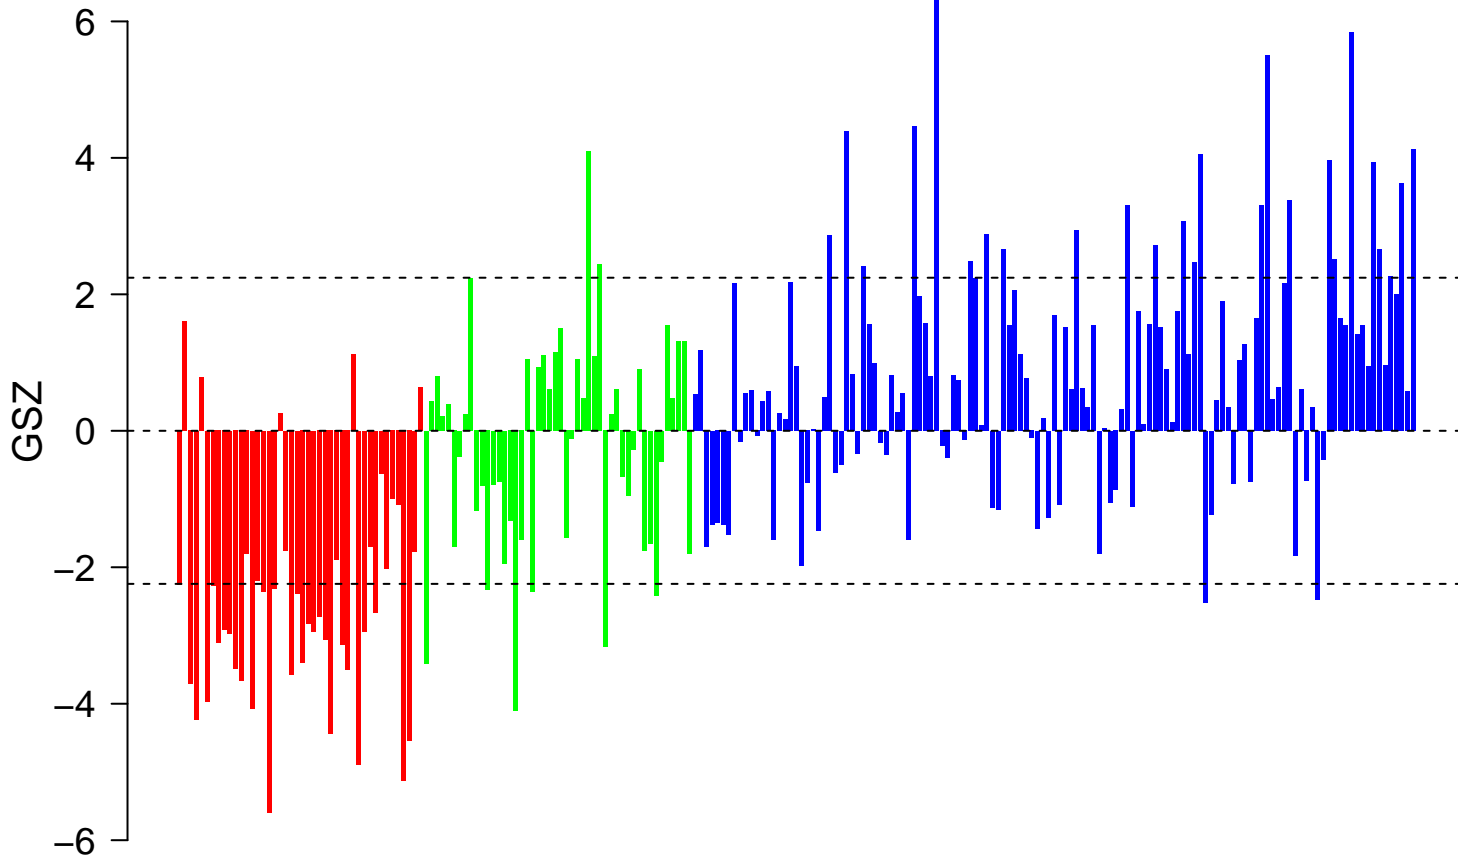

ScoV_0.999_Sturm_E1_IDH_DN

■ on
■ -
□ off

ScoV_0.999_Sturm_E1_IDH_DN