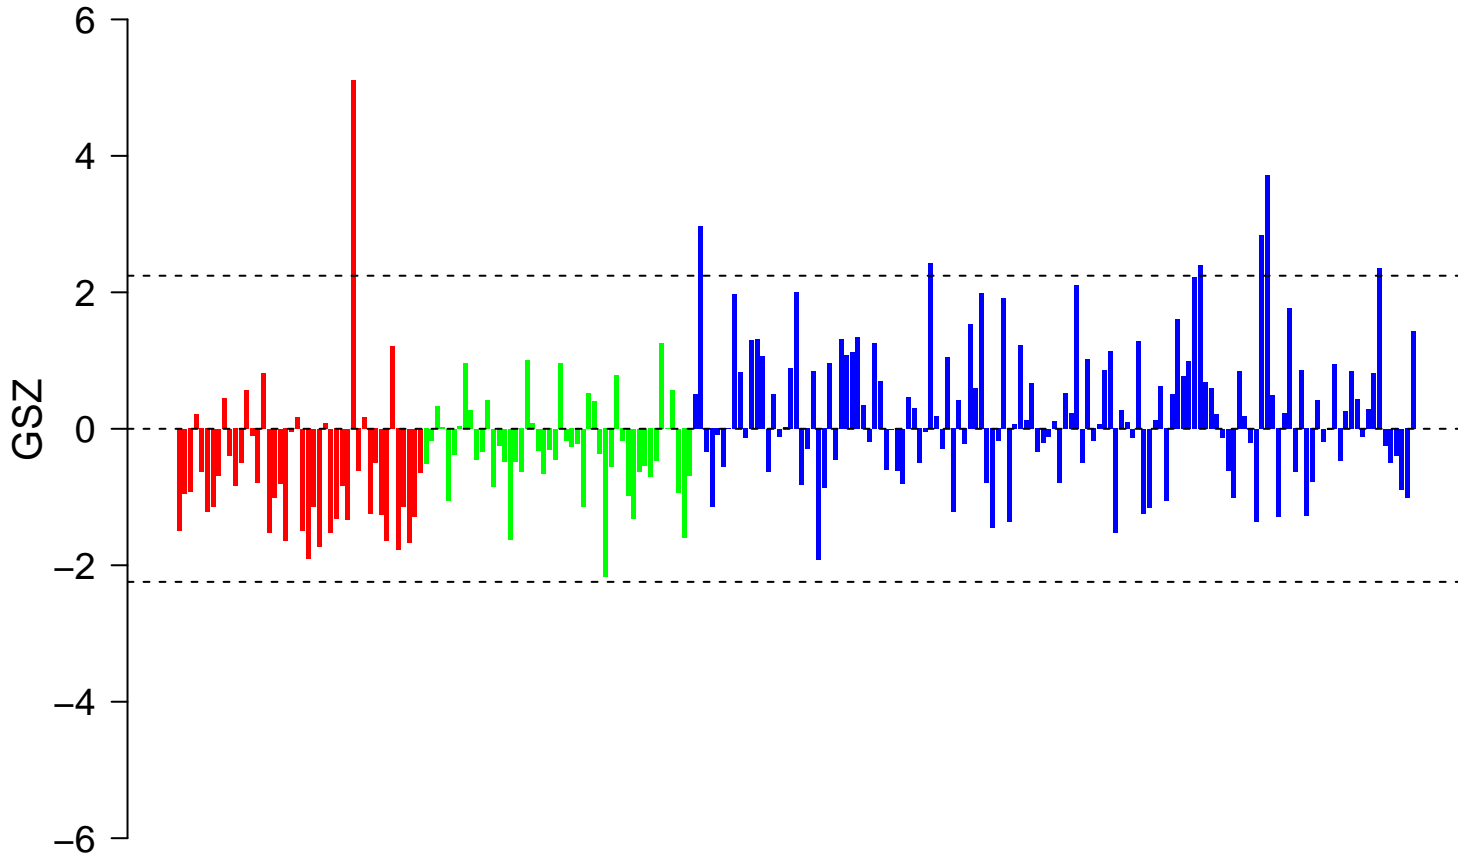

# SUMI\_HNF4A\_TARGETS

# SUMI\_HNF4A\_TARGETS

■ on  
■ -  
□ off