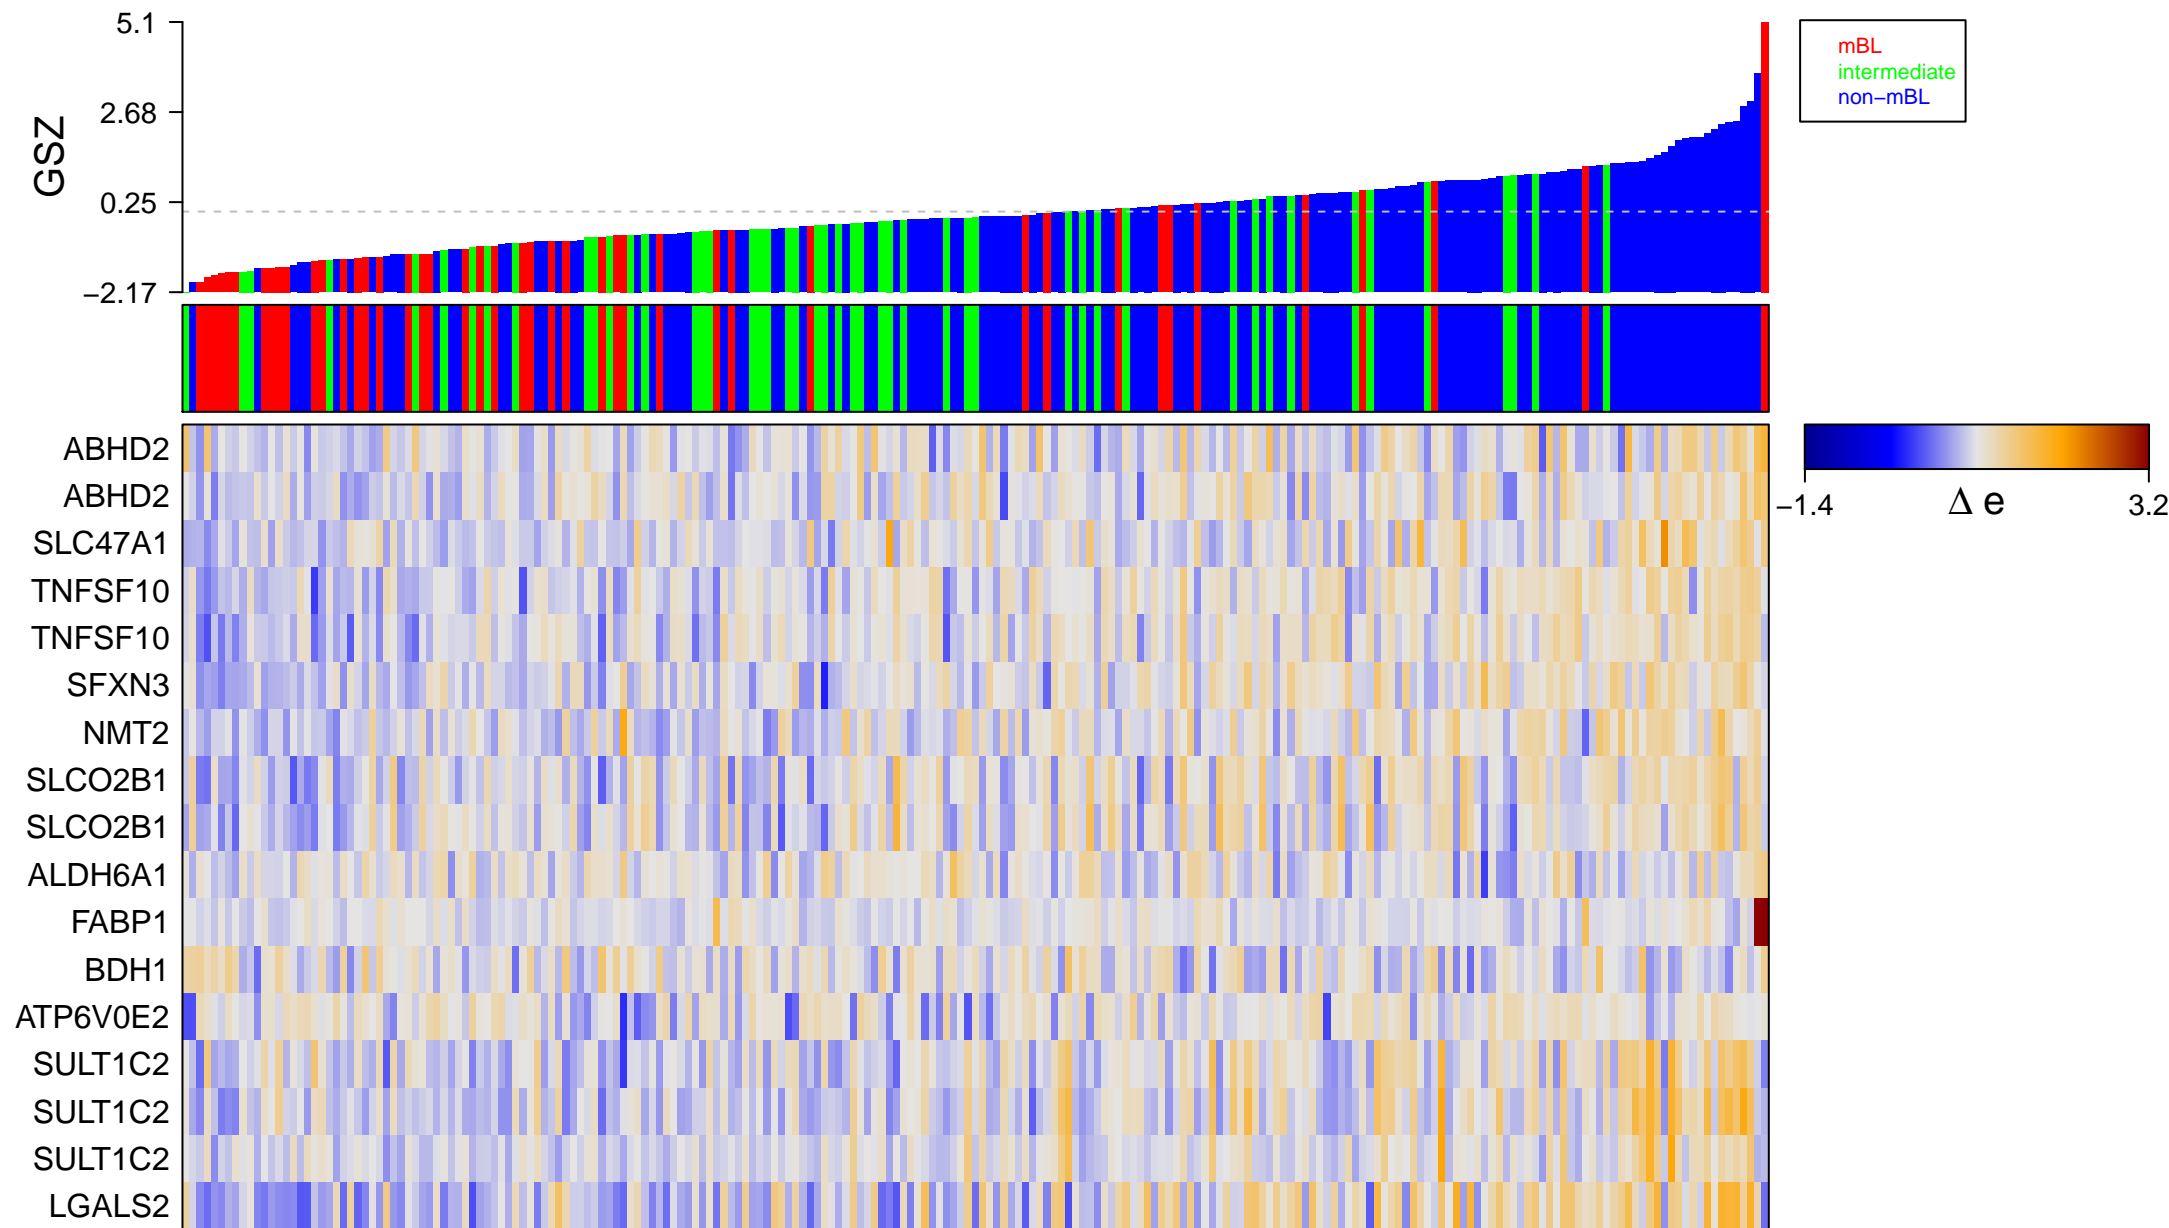

# SUMI\_HNF4A\_TARGETS

# SUMI\_HNF4A\_TARGETS

■ on  
■ -  
□ off