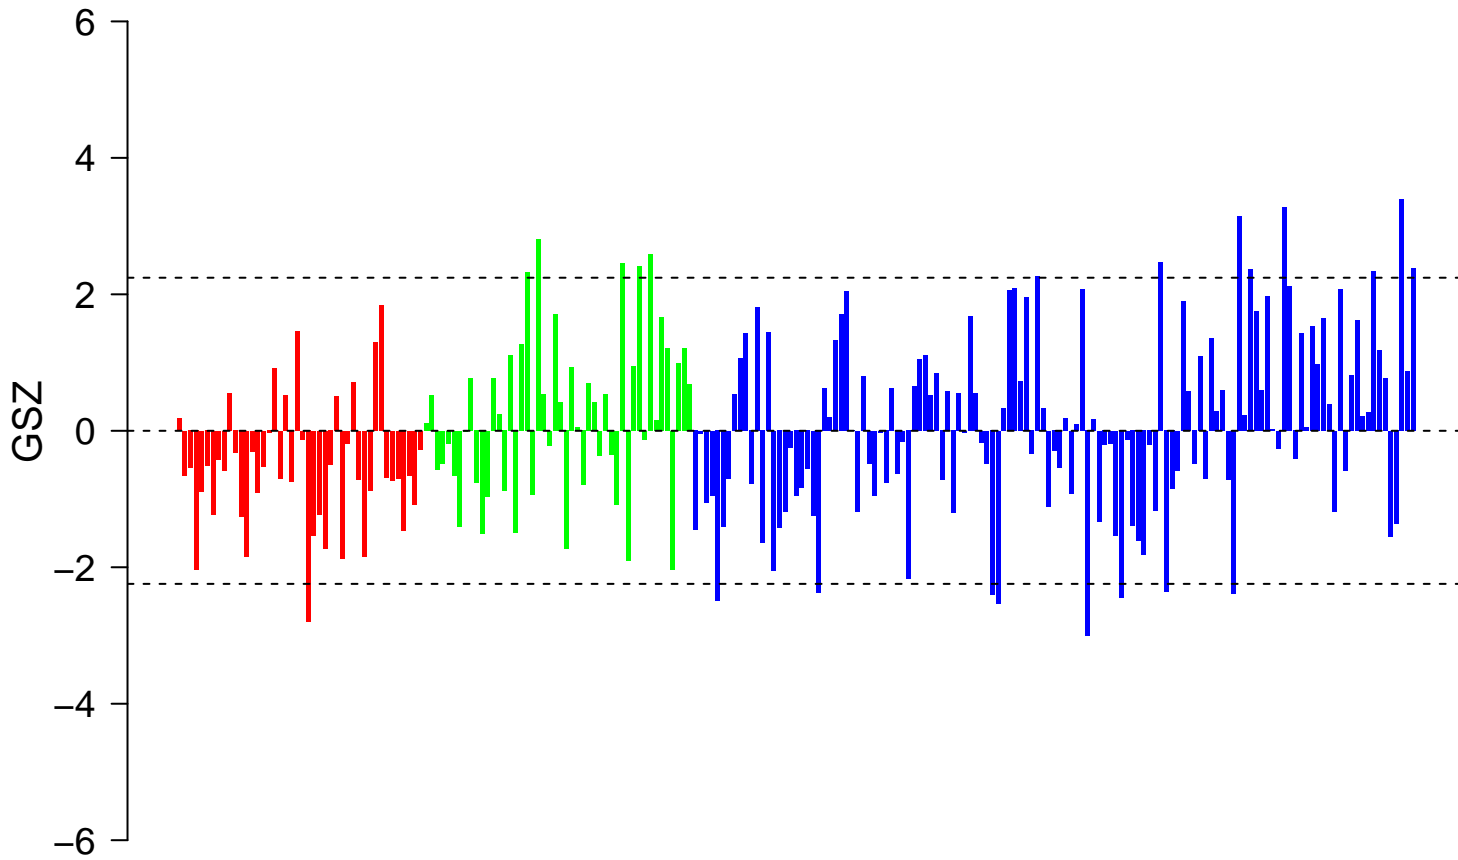

# ST\_GRANULE\_CELL\_SURVIVAL\_PATHWAY

# ST\_GRANULE\_CELL\_SURVIVAL\_PATHWAY

■ on  
■ -  
□ off