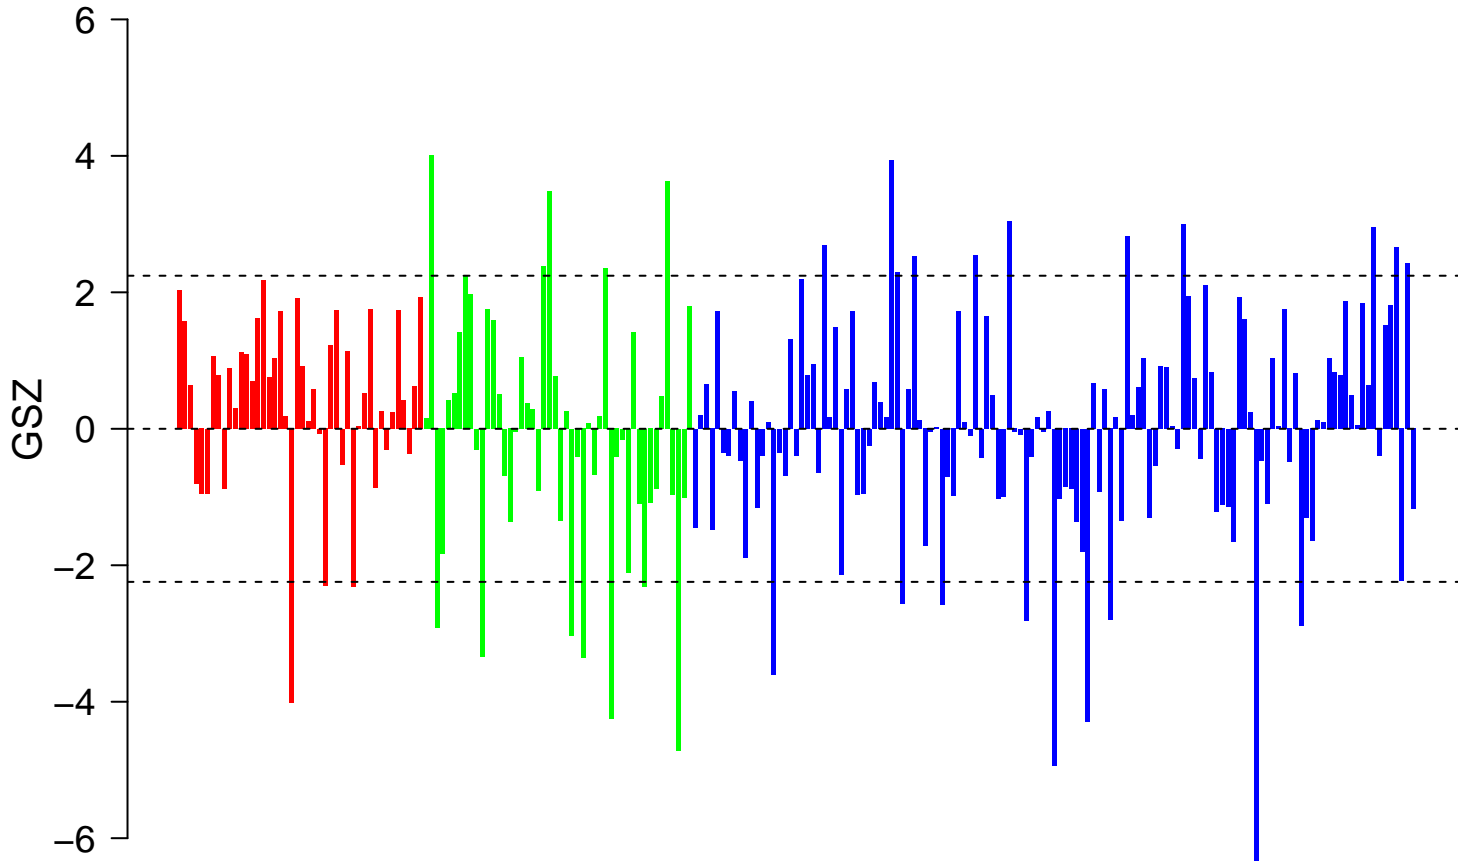

STEIN_ESR1_TARGETS

■ on
■ -
□ off

STEIN_ESR1_TARGETS