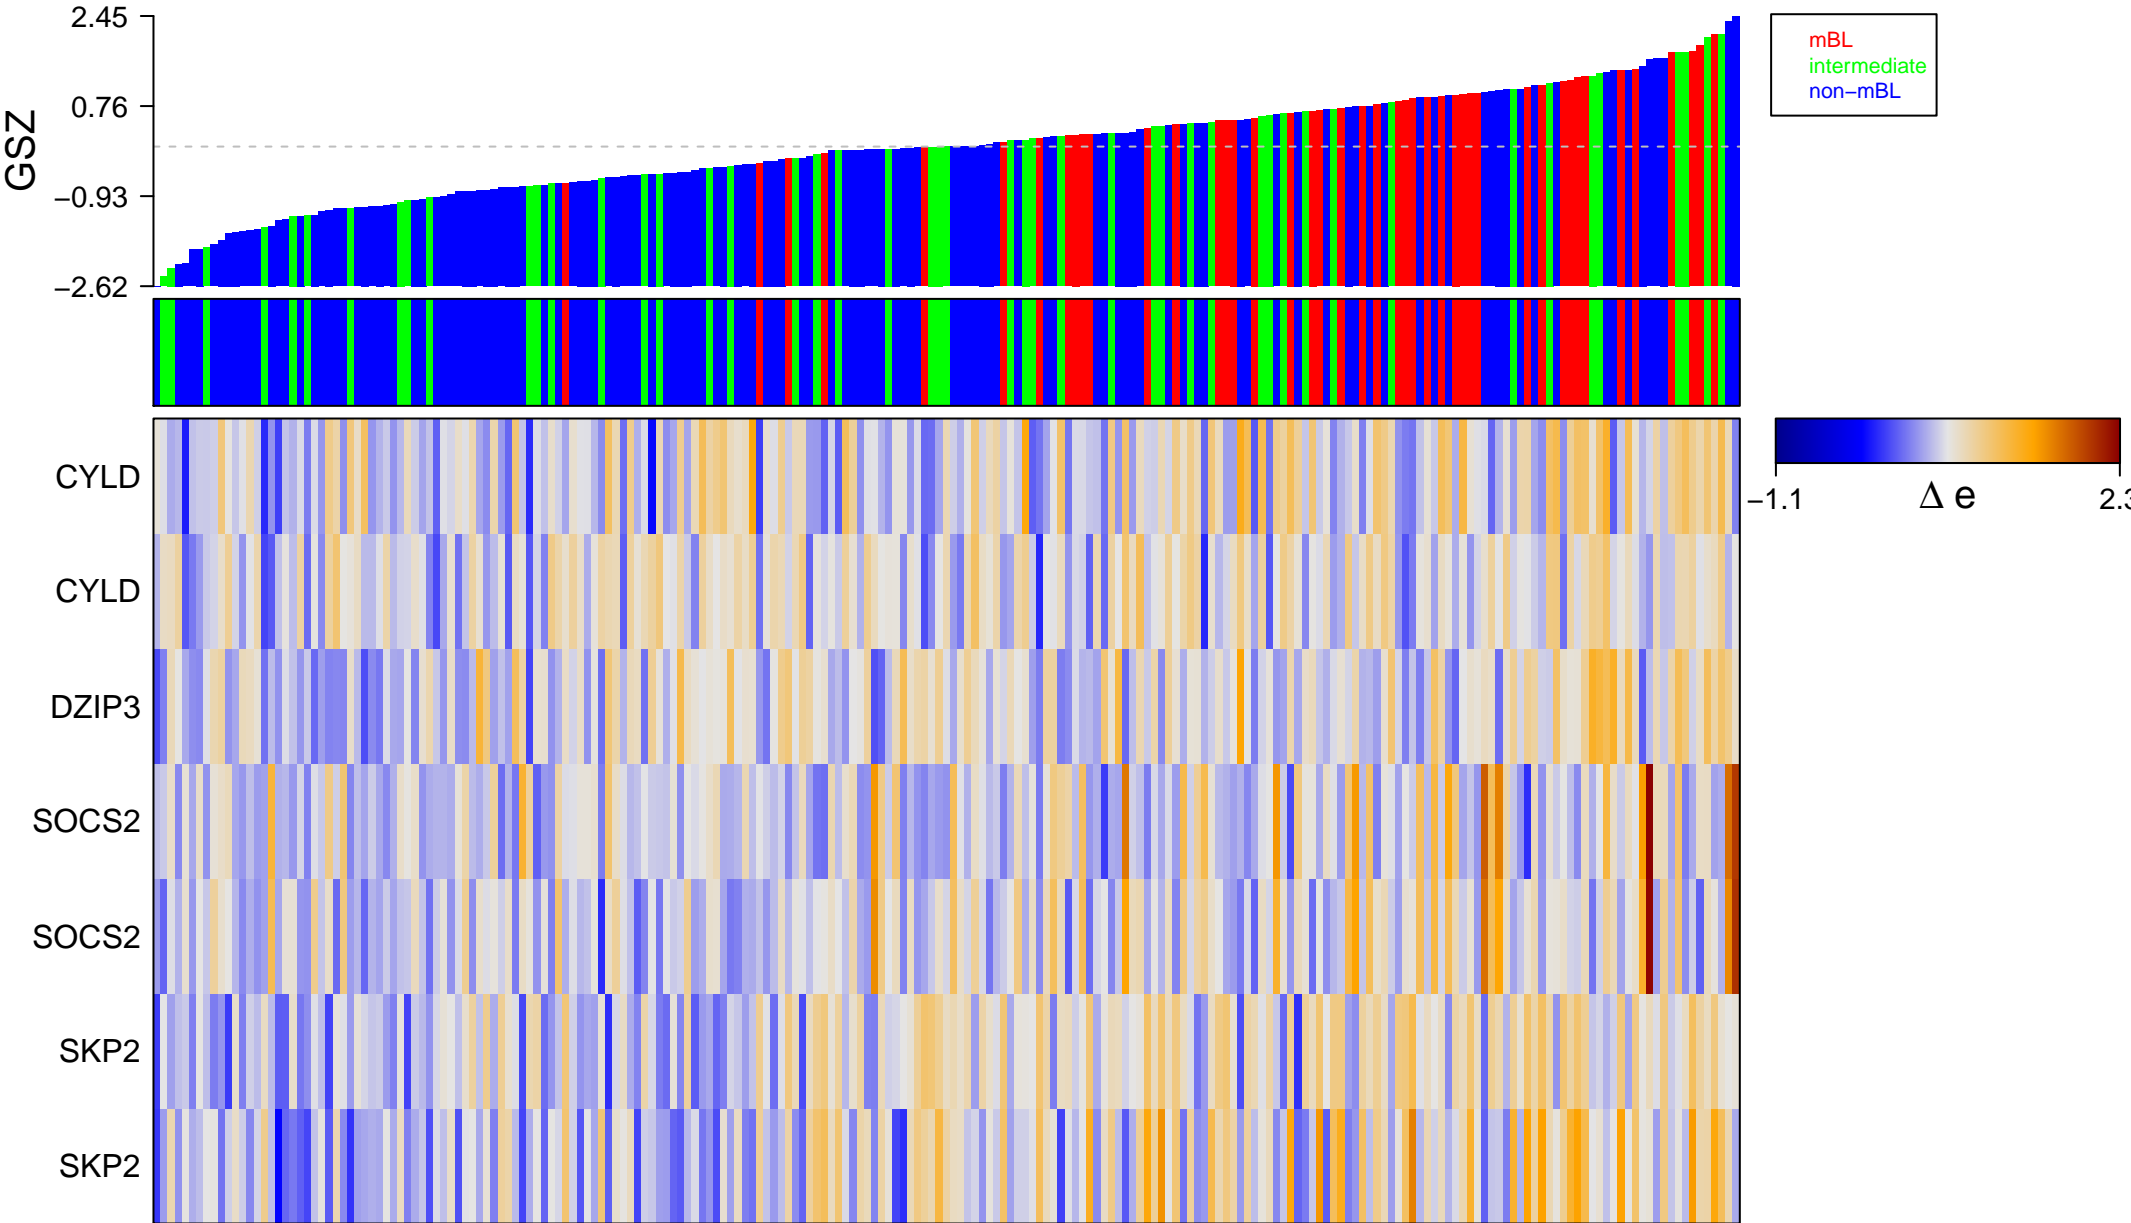

# STEGMEIER\_PRE-MITOTIC\_CELL\_CYCLE\_REGULATORS

# STEGMEIER\_PRE-MITOTIC\_CELL\_CYCLE\_REGULATORS

■ on  
■ -  
□ off