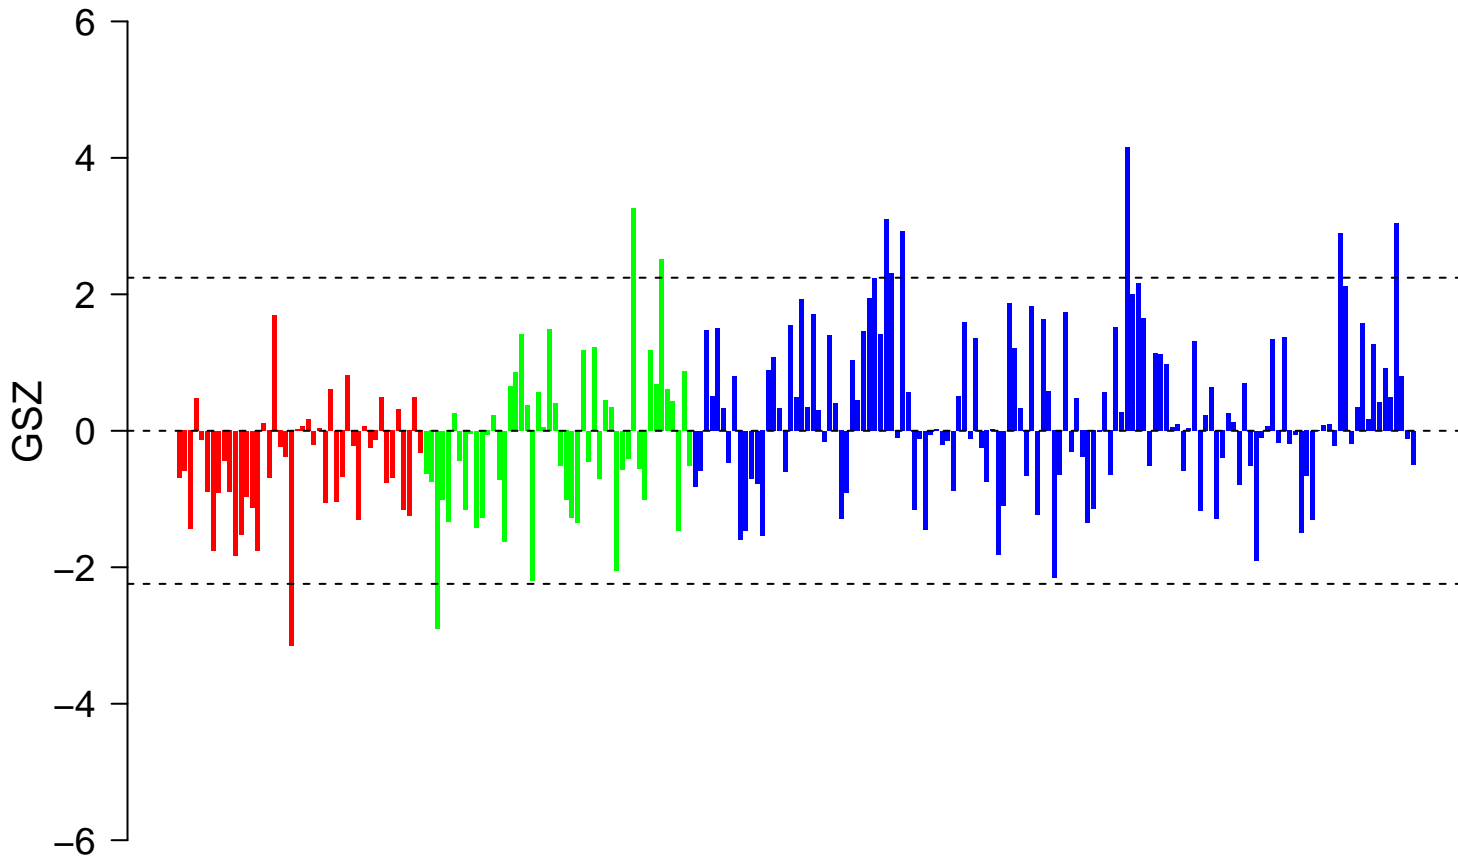

# STANELLE\_E2F1\_TARGETS

■ on  
■ -  
□ off