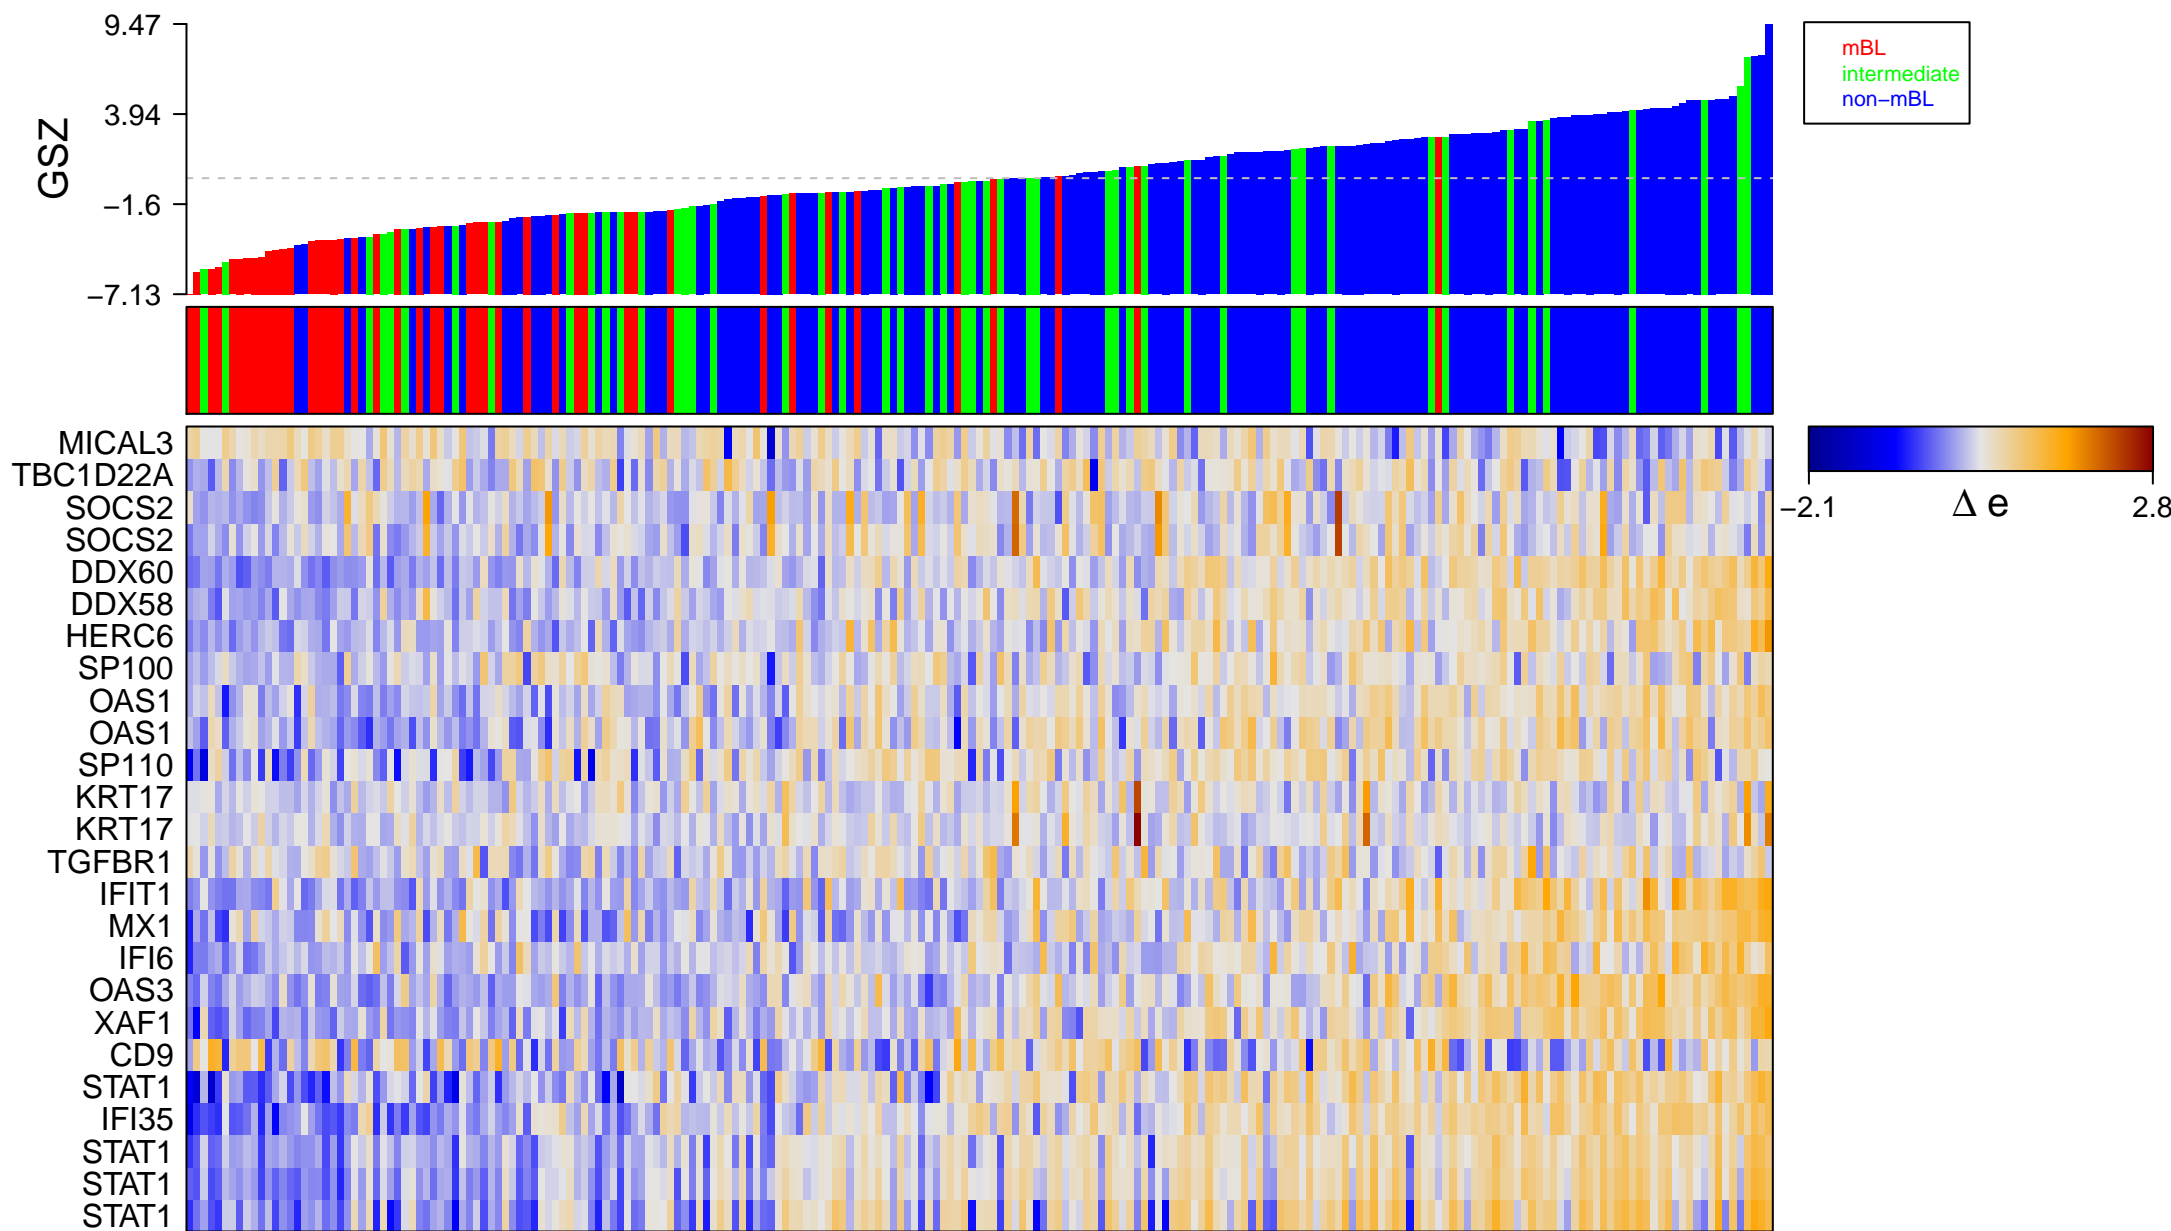

STAMBOLSKY_TARGETS_OF_MUTATED_TP53_DN

STAMBOLSKY_TARGETS_OF_MUTATED_TP53_DN

■ on
■ -
□ off

STAMBOLSKY_TARGETS_OF_MUTATED_TP53_DN