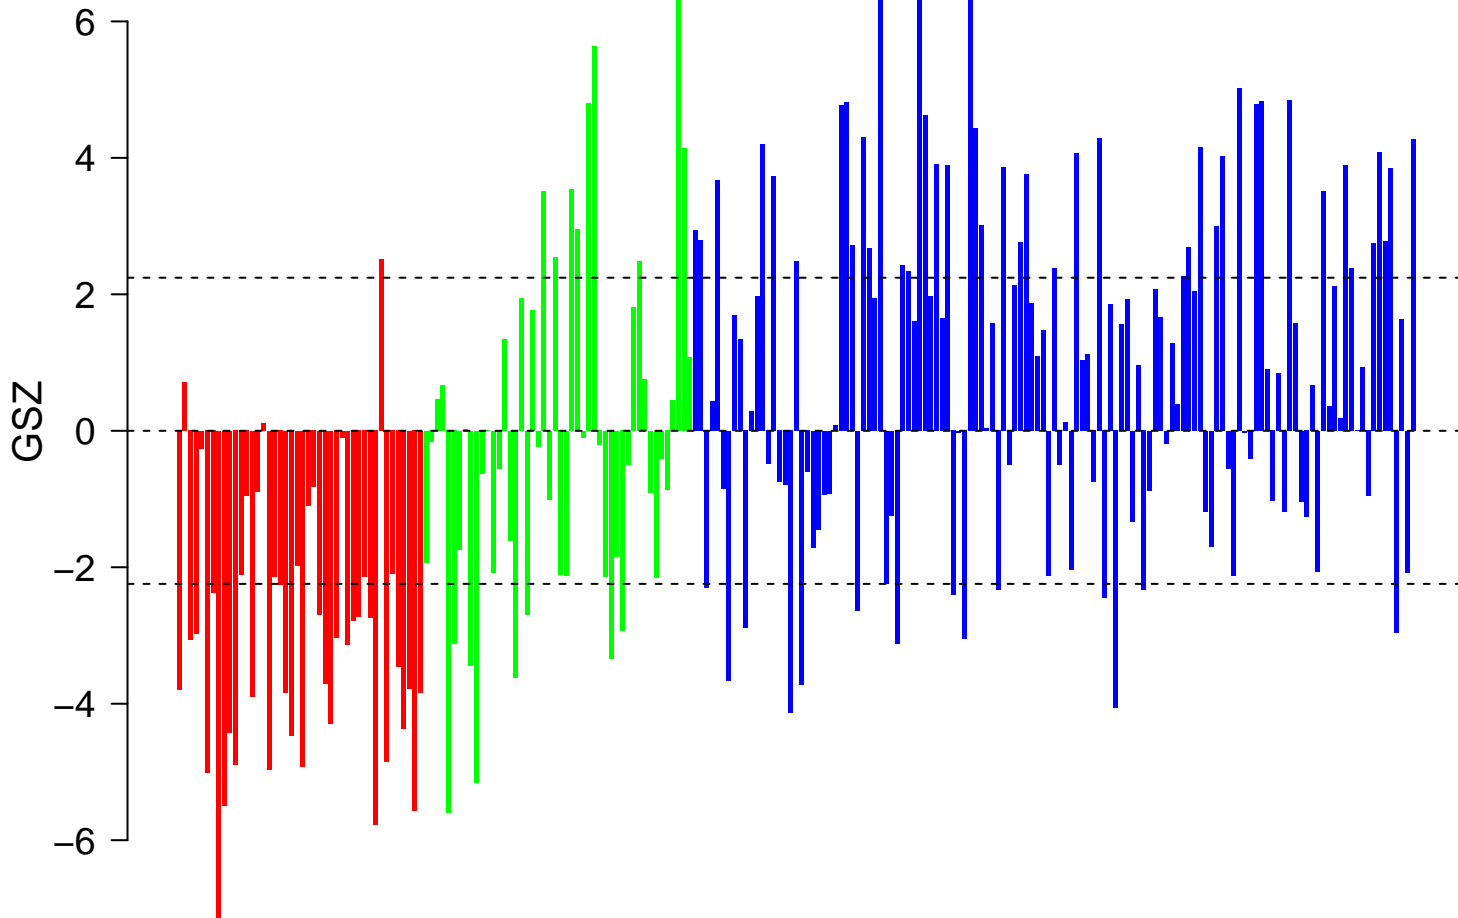

STAMBOLSKY_TARGETS_OF_MUTATED_TP53_DN

STAMBOLSKY_TARGETS_OF_MUTATED_TP53_DN

■ on
■ -
□ off

STAMBOLSKY_TARGETS_OF_MUTATED_TP53_DN