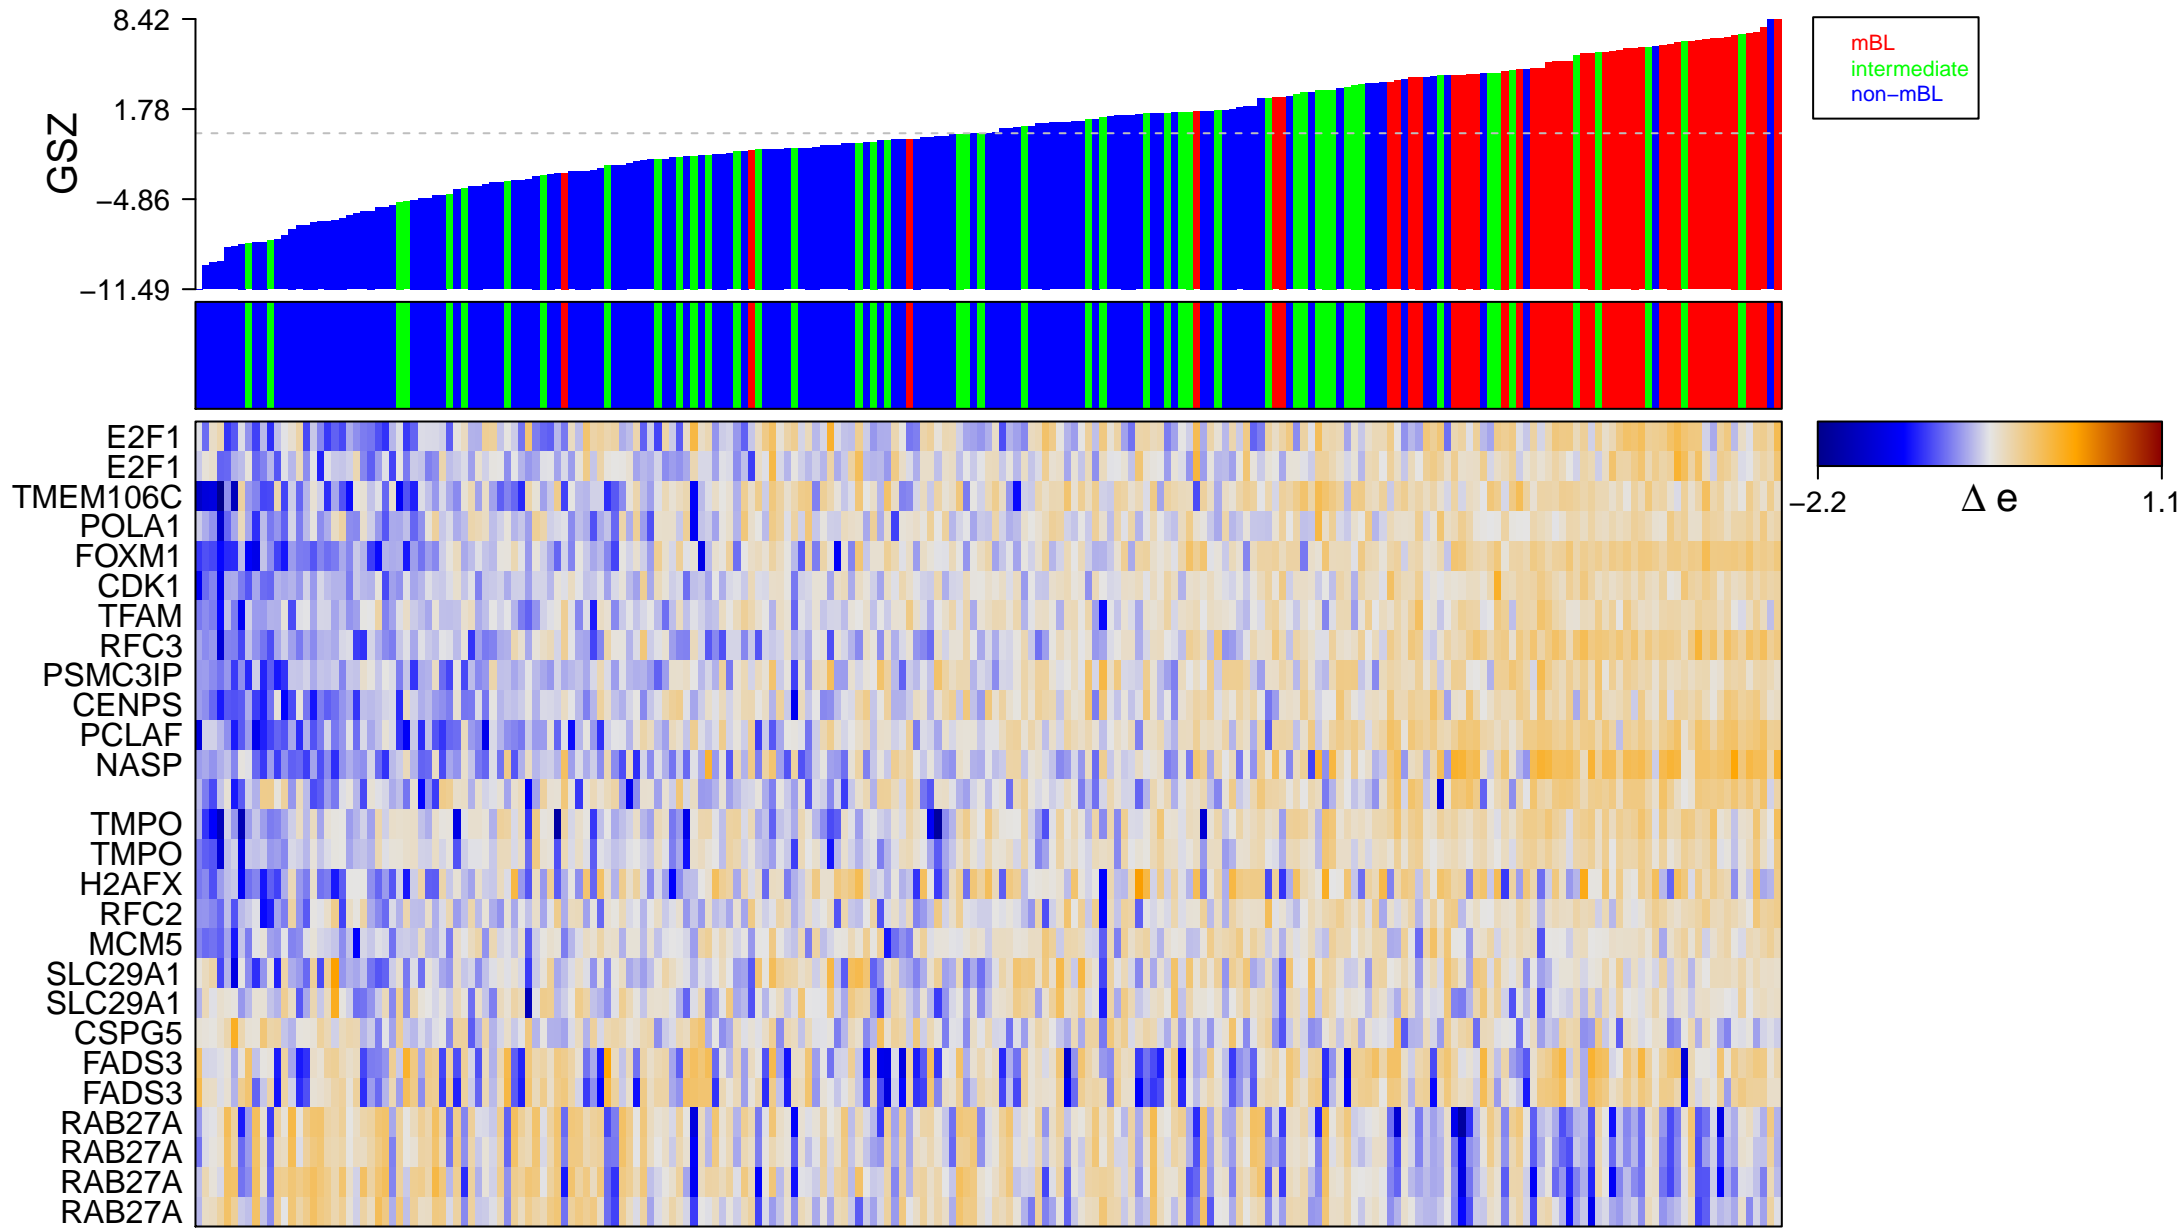

SONG_TARGETS_OF_IE86_CMV_PROTEIN

SONG_TARGETS_OF_IE86_CMV_PROTEIN

■ on
■ -
□ off

SONG_TARGETS_OF_IE86_CMV_PROTEIN