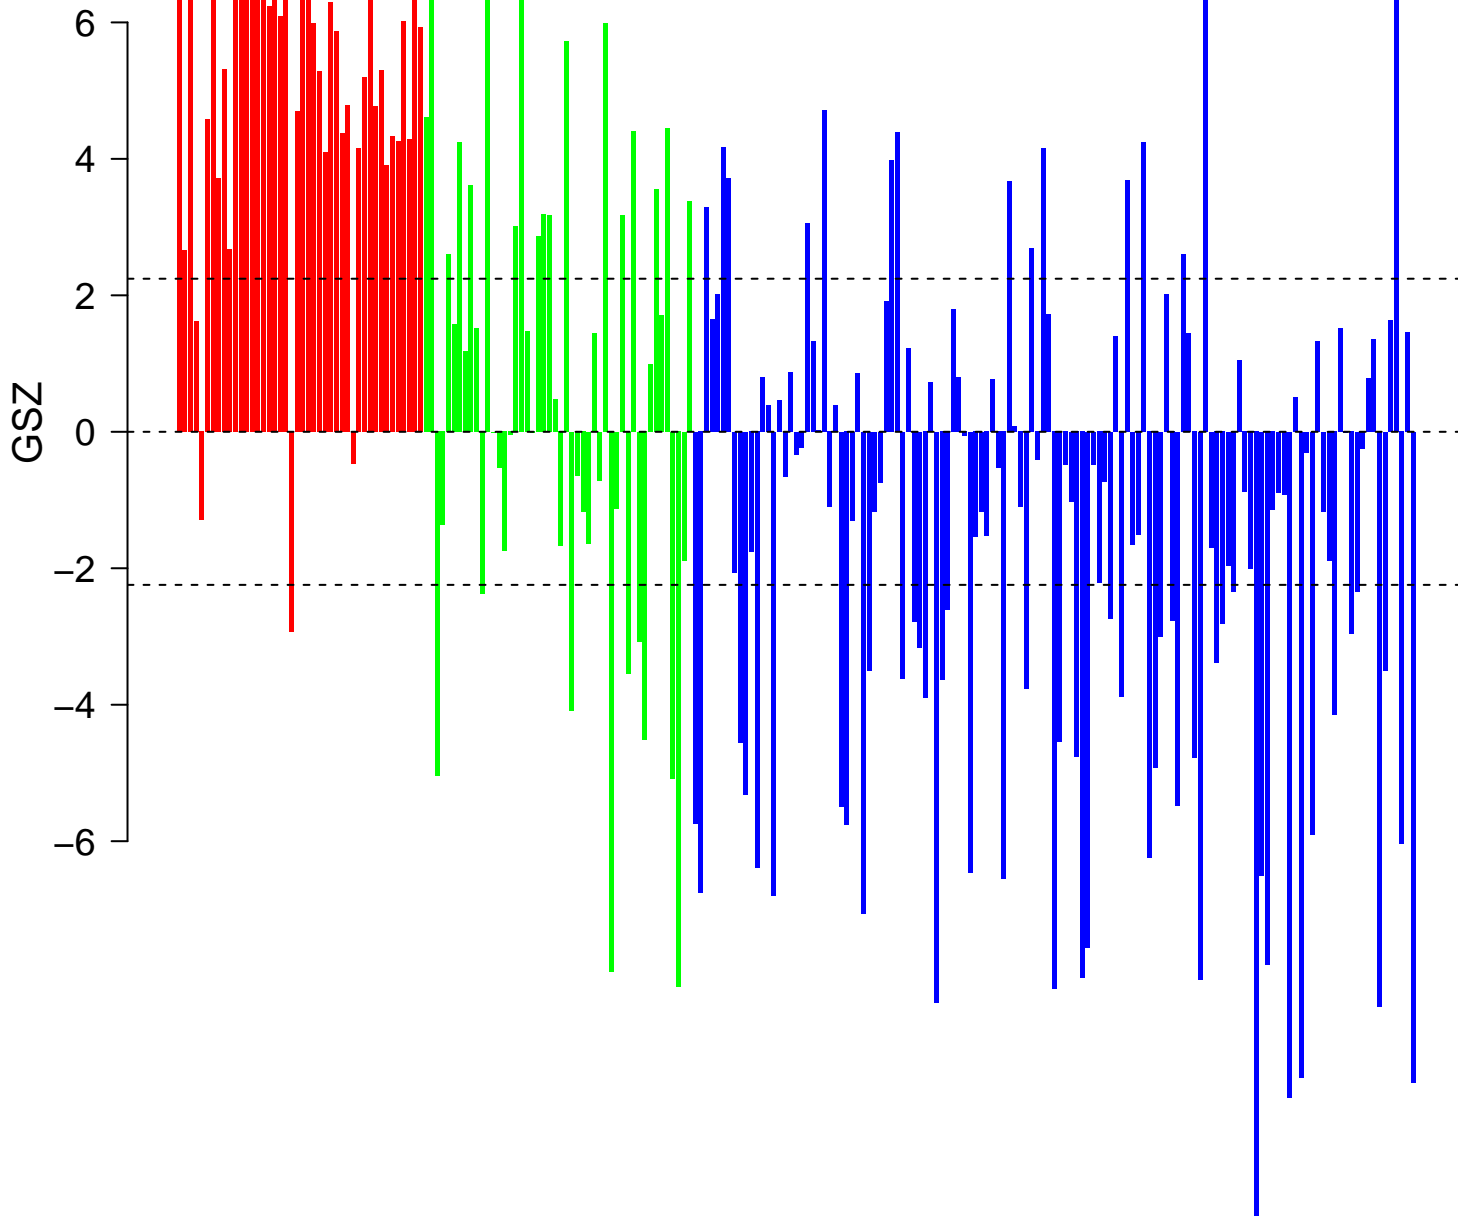

SONG_TARGETS_OF_IE86_CMV_PROTEIN

SONG_TARGETS_OF_IE86_CMV_PROTEIN

■ on
■ -
□ off

SONG_TARGETS_OF_IE86_CMV_PROTEIN