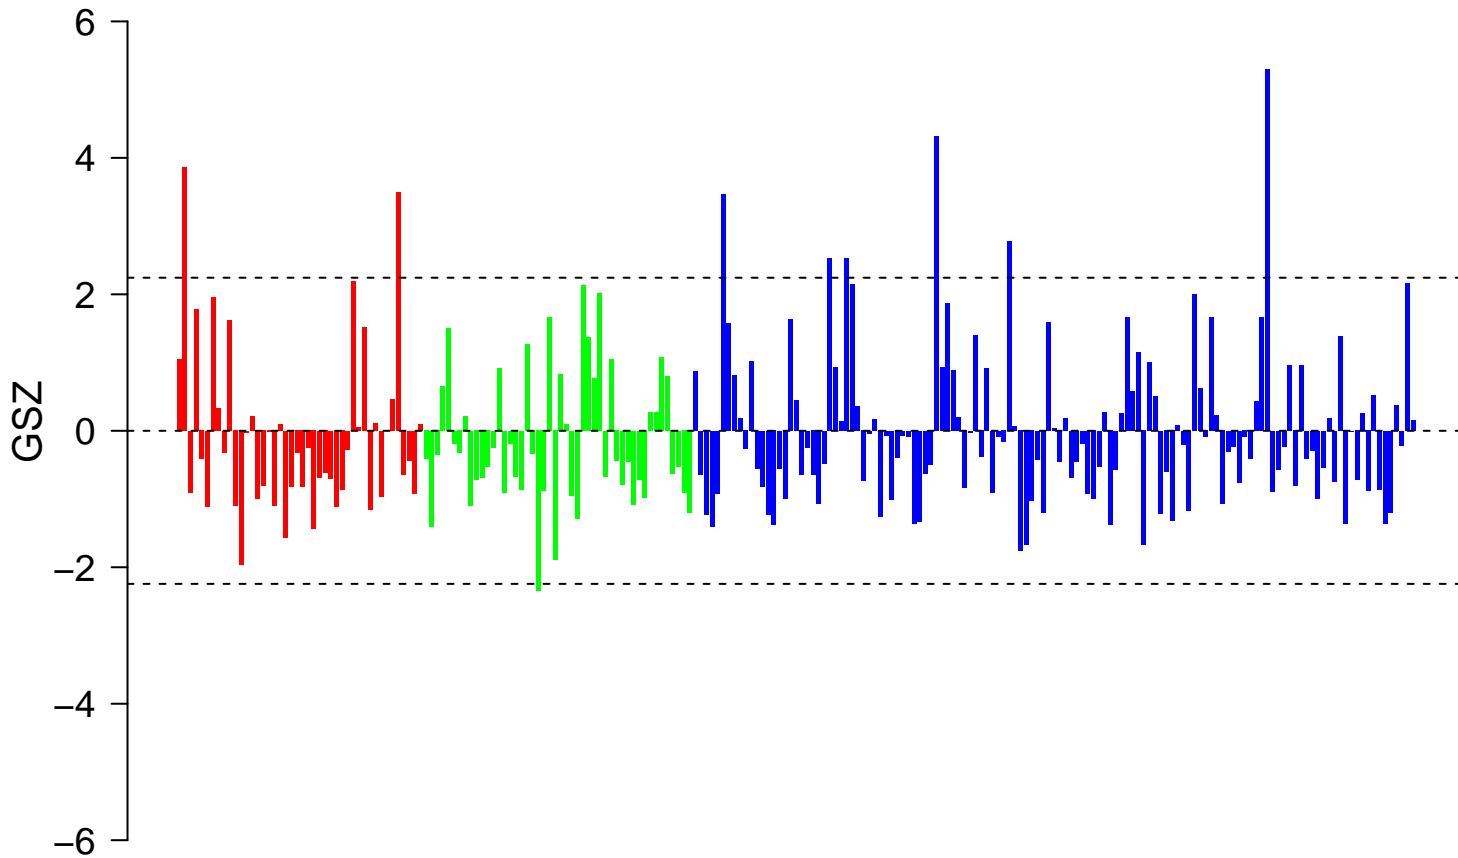

SMID_BREAST_CANCER_NORMAL_LIKE_DN

SMID_BREAST_CANCER_NORMAL_LIKE_DN

■ on
■ -
□ off

SMID_BREAST_CANCER_NORMAL_LIKE_DN