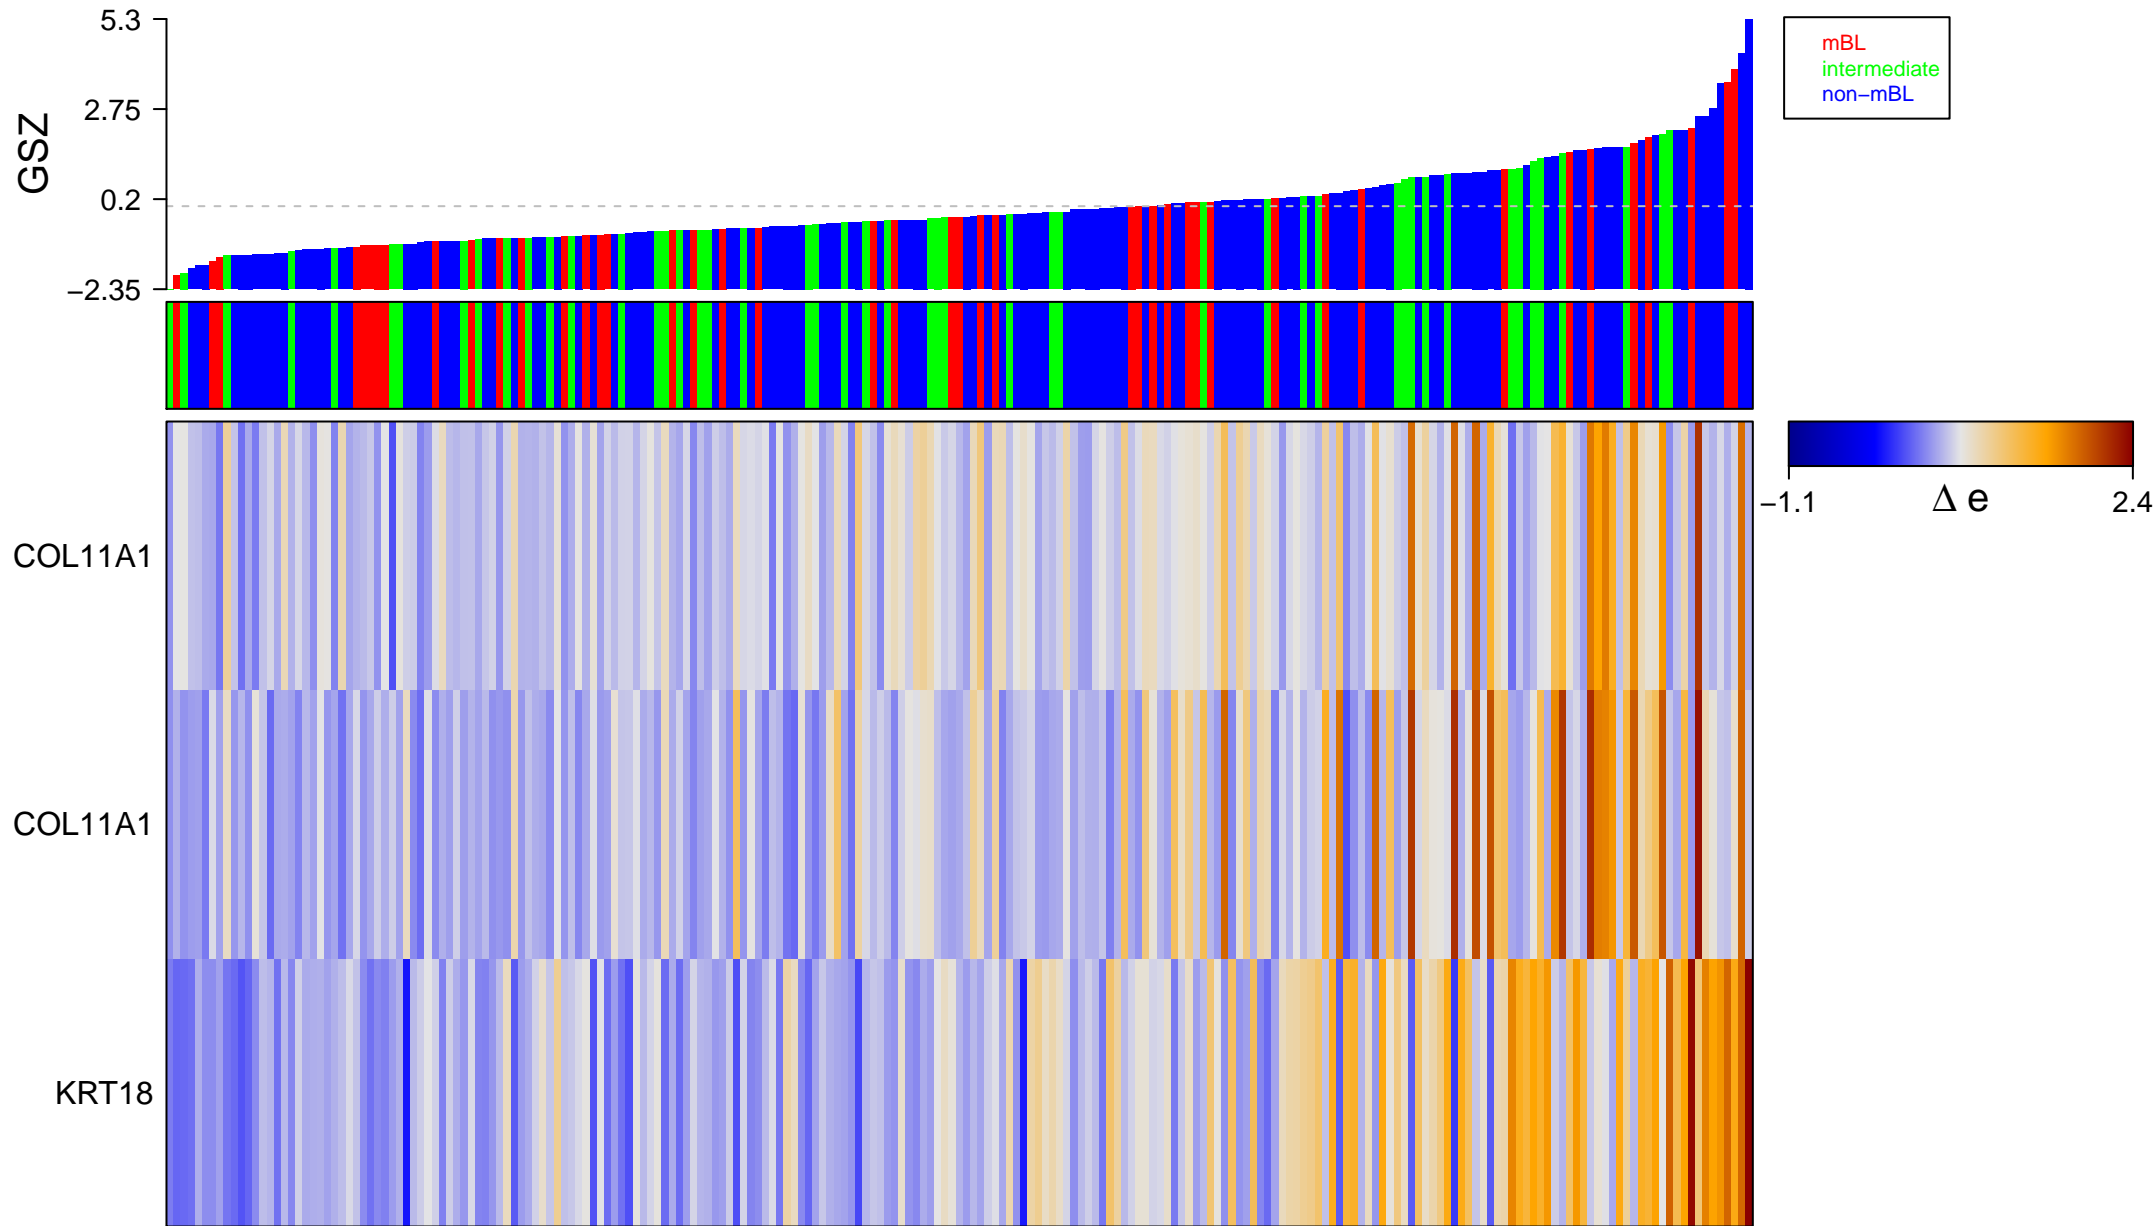

SMID_BREAST_CANCER_NORMAL_LIKE_DN

SMID_BREAST_CANCER_NORMAL_LIKE_DN

■ on
■ -
□ off

SMID_BREAST_CANCER_NORMAL_LIKE_DN