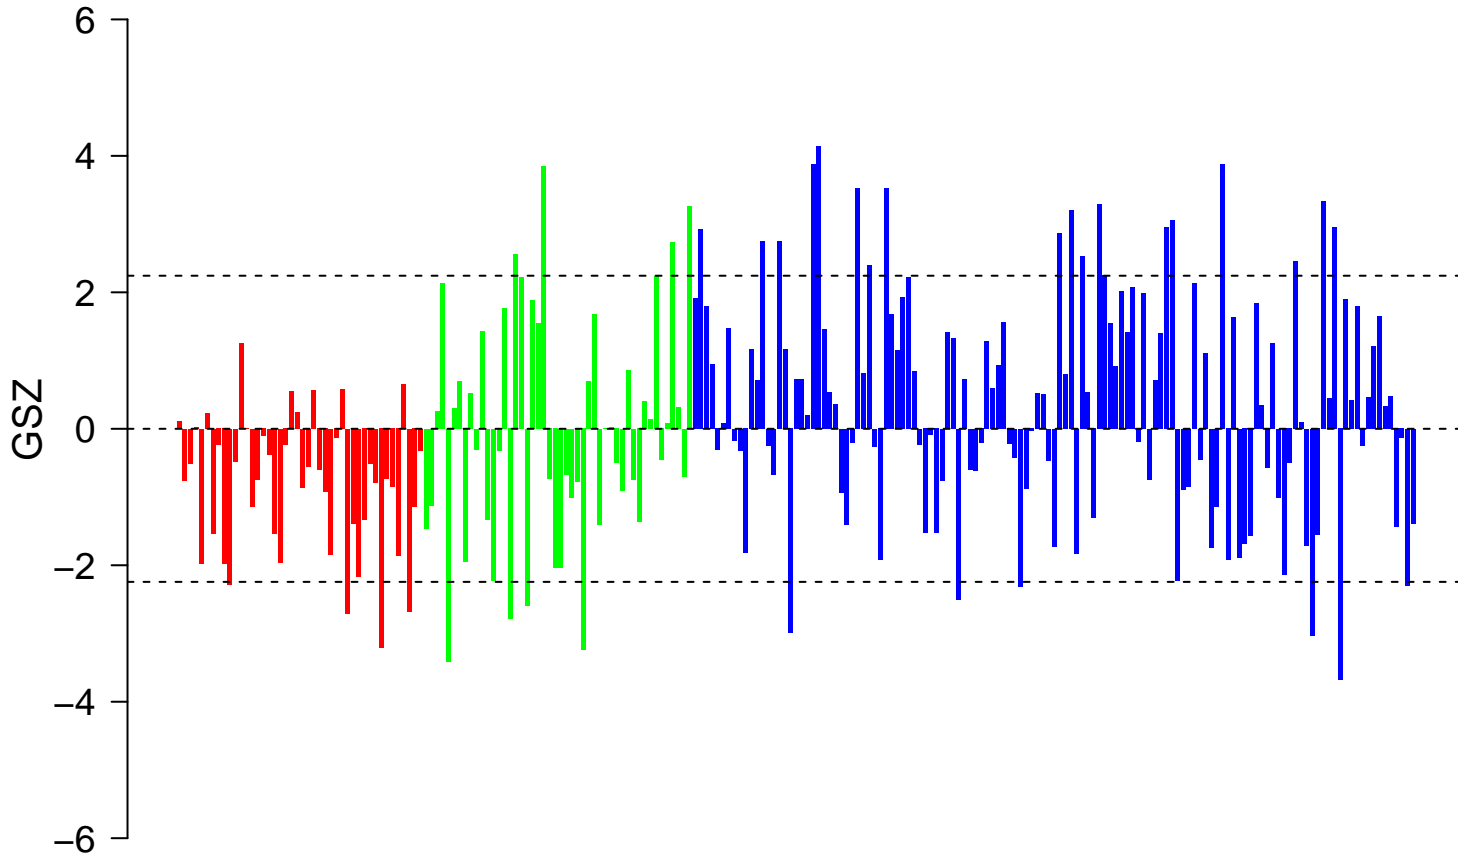

SHIPP_DLBCL_CURED_VS_FATAL_DN

SHIPP_DLBCCL_CURED_VS_FATAL_DN

■ on
■ -
□ off

SHIPP_DLBCL_CURED_VS_FATAL_DN