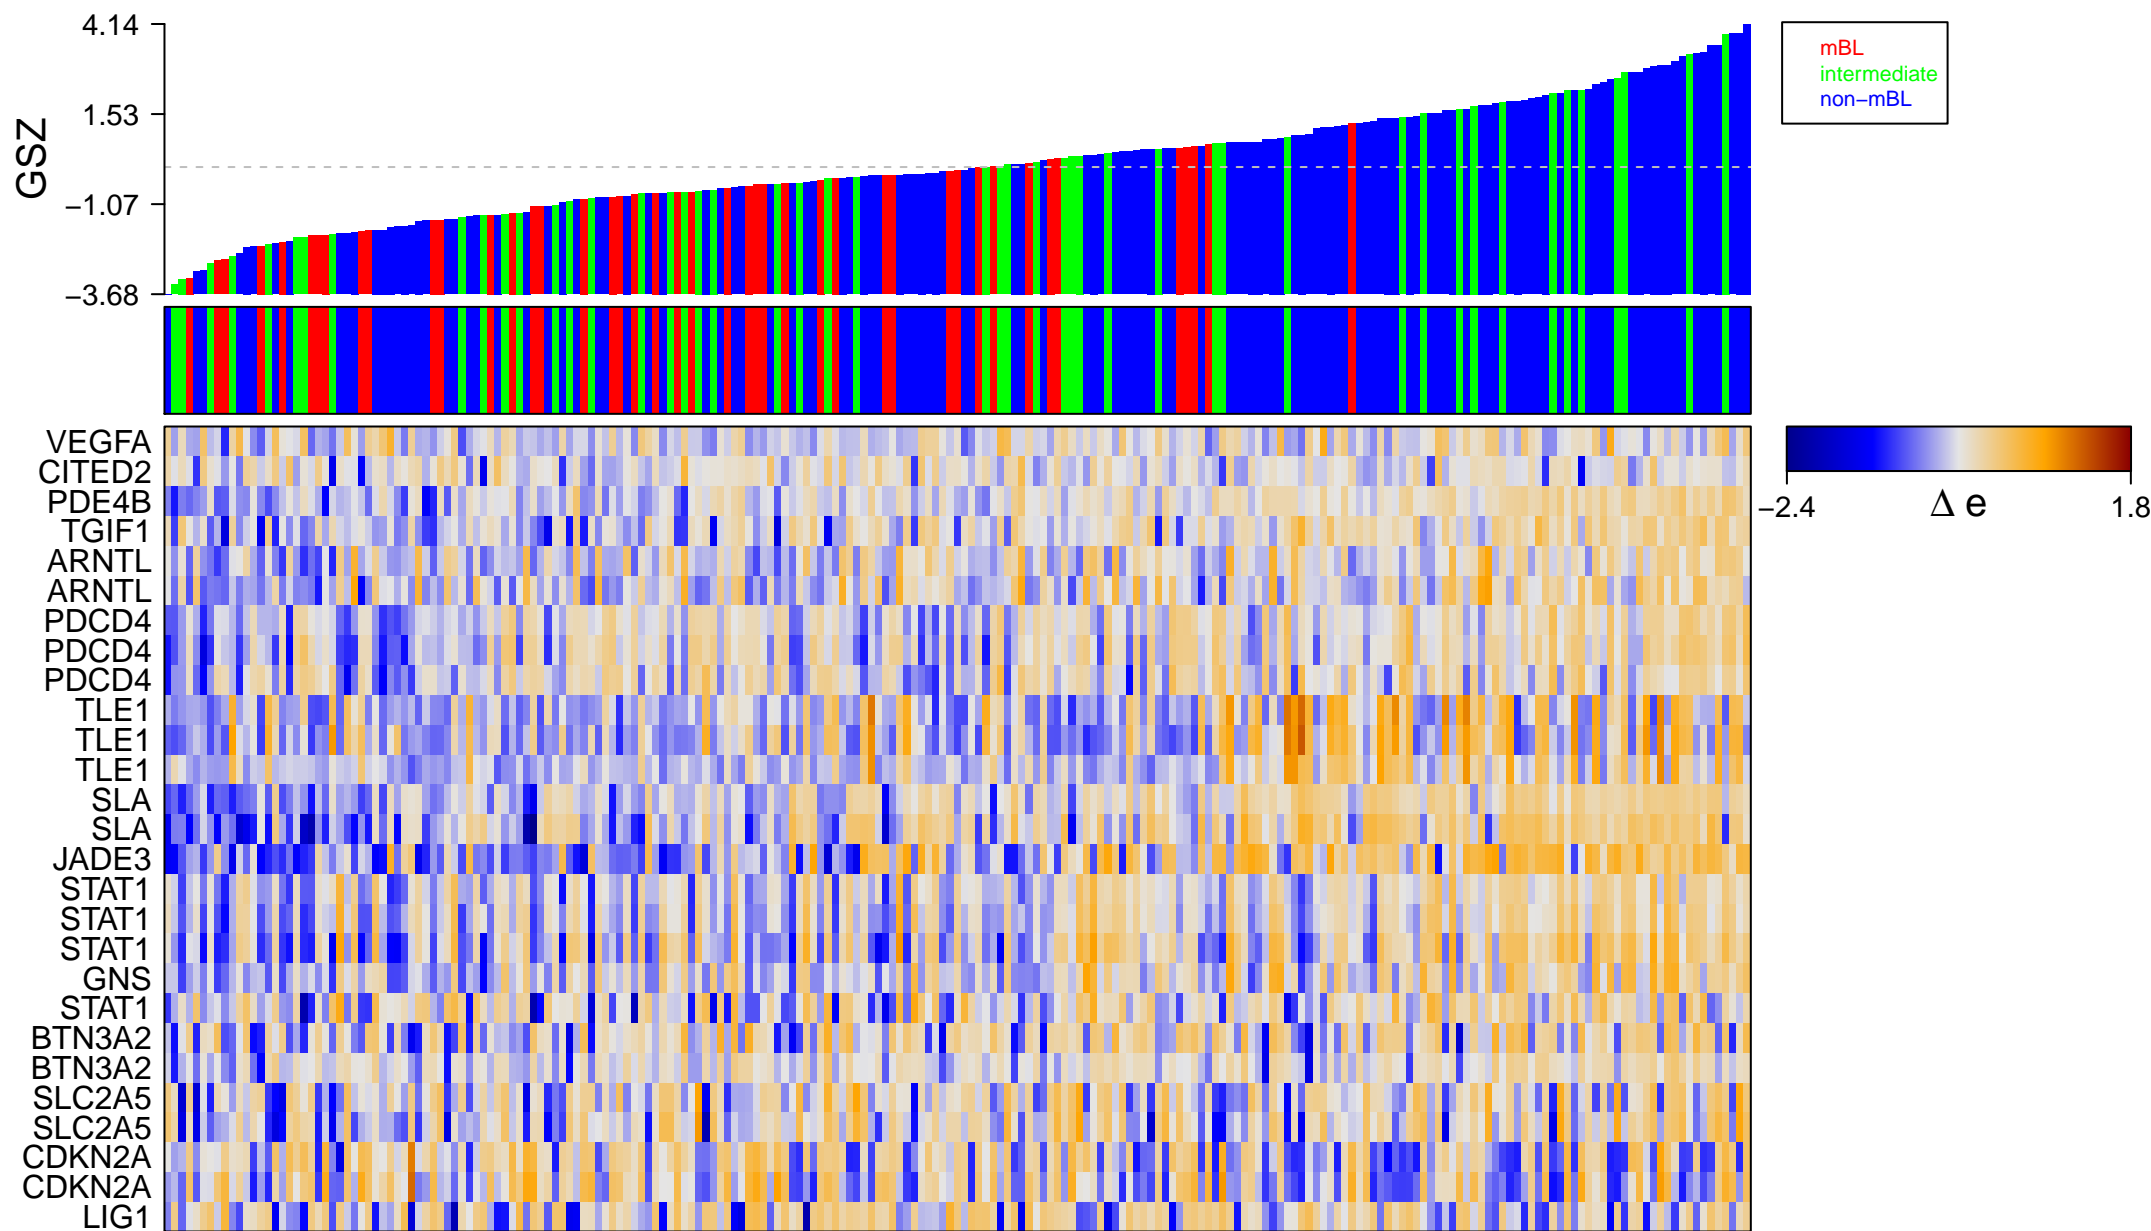

SHIPP_DLBCL_CURED_VS_FATAL_DN

SHIPP_DLBCCL_CURED_VS_FATAL_DN

■ on
■ -
□ off

SHIPP_DLBCL_CURED_VS_FATAL_DN