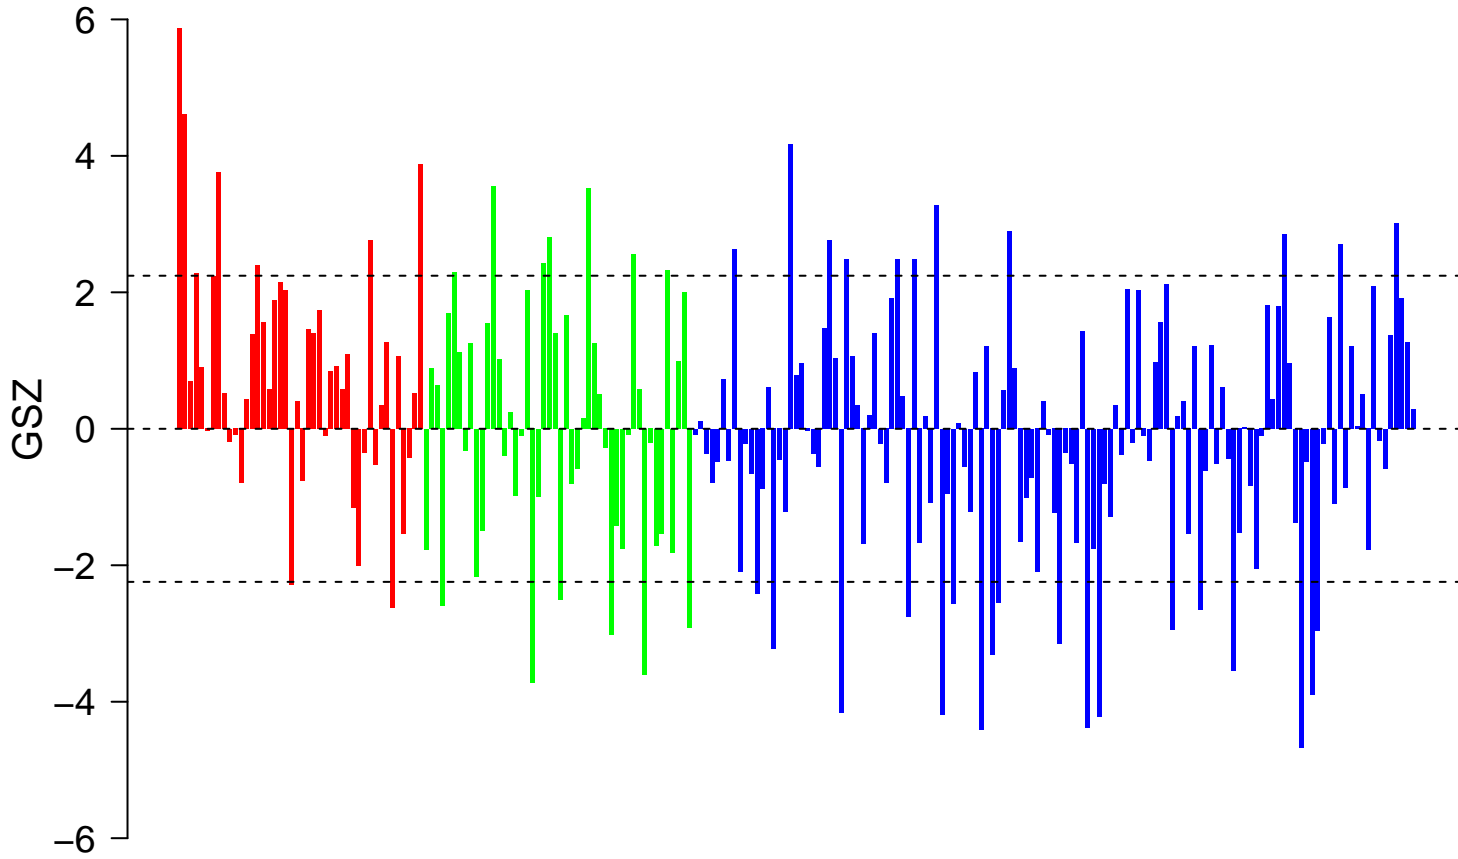

# SENESE\_HDAC3\_TARGETS\_DN

■ on  
■ -  
□ off