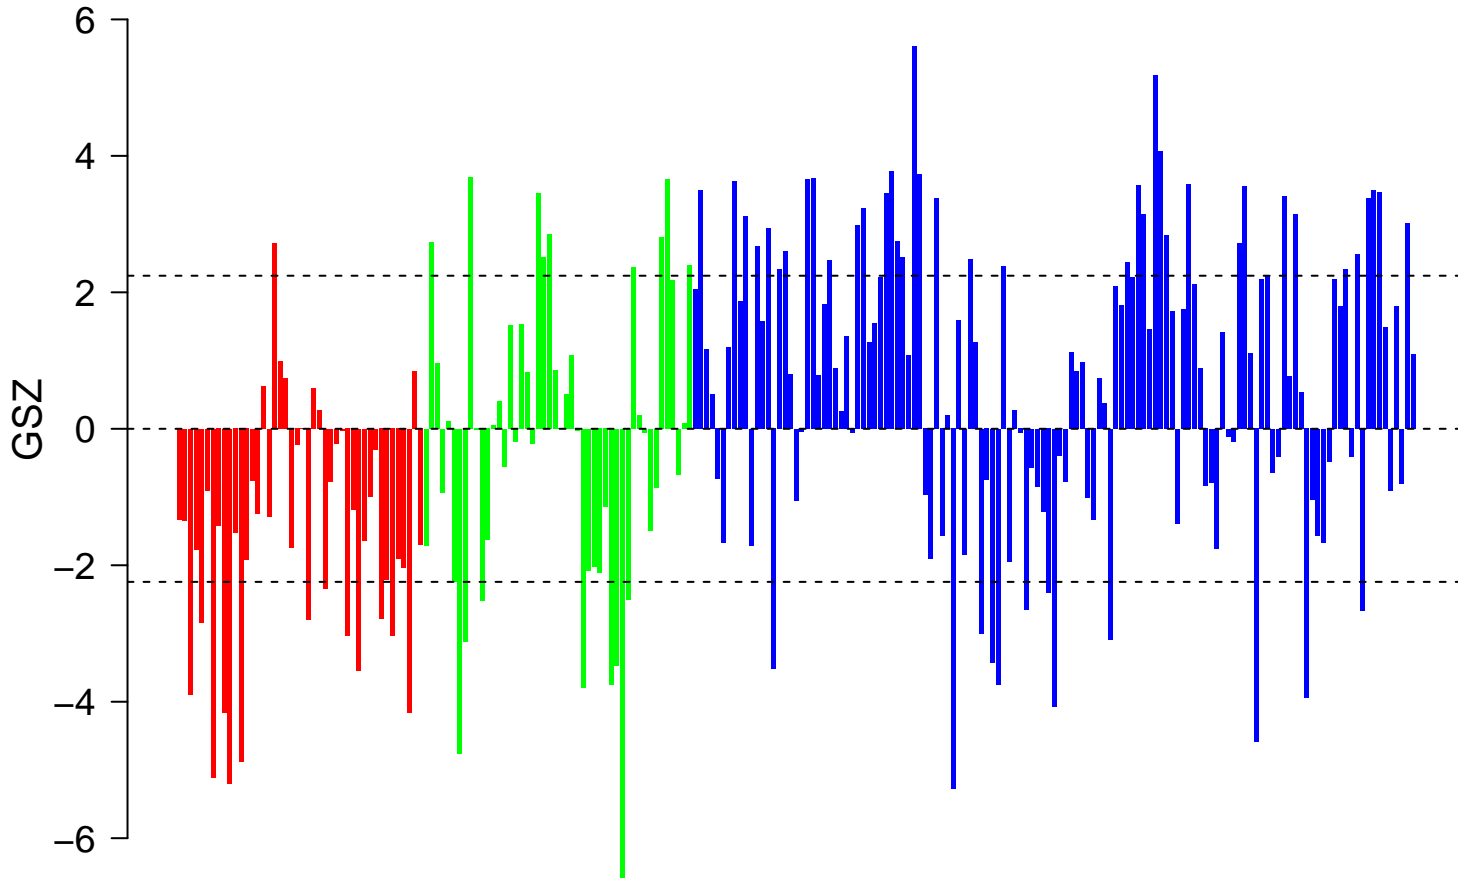

SENESE_HDAC2_TARGETS_UP

■ on
■ -
□ off

SENESE_HDAC2_TARGETS_UP