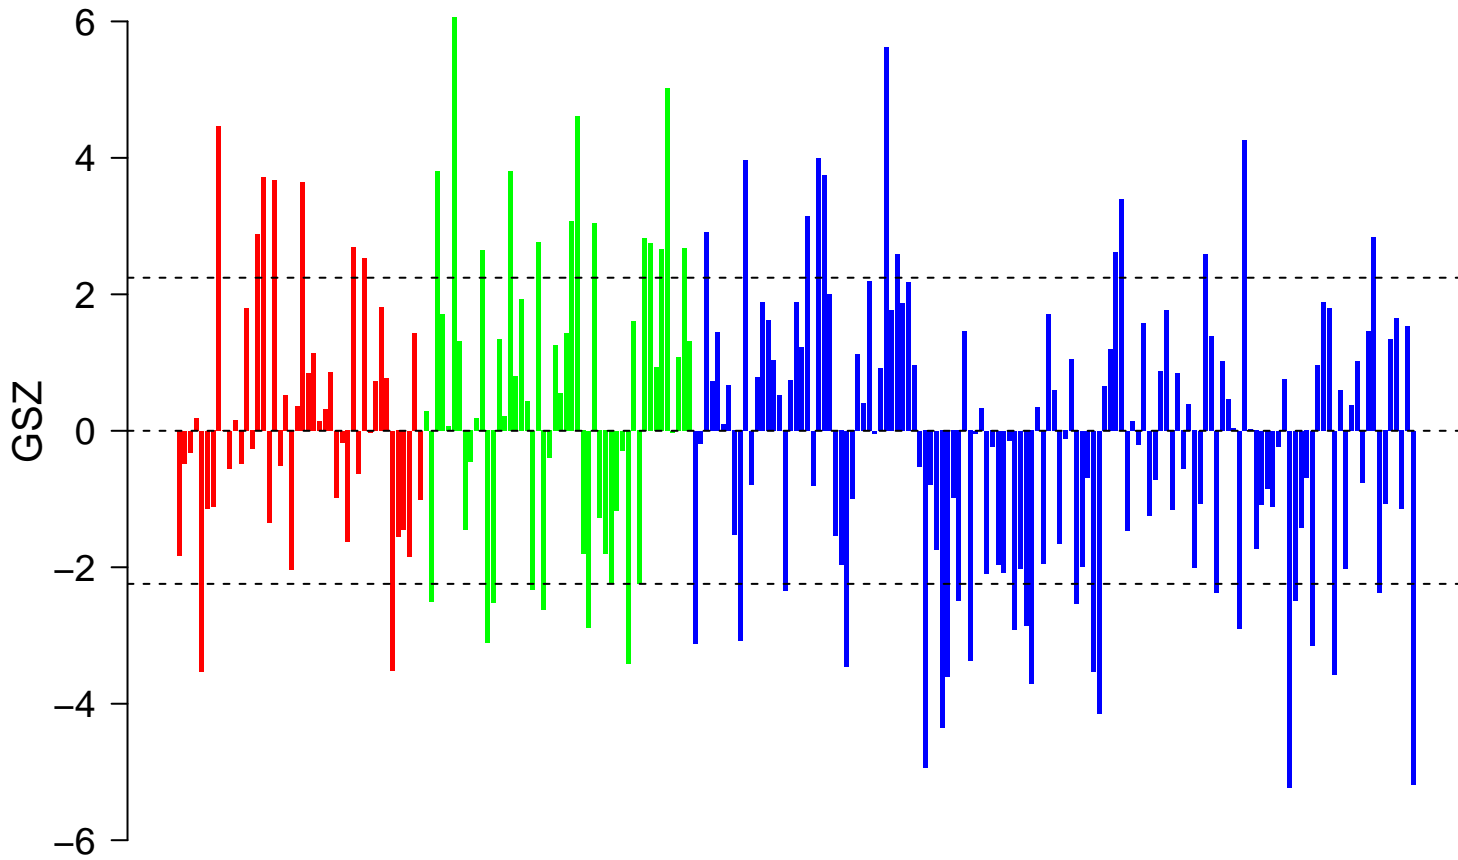

SCHMIDT_POR_TARGETS_IN_LIMB_BUD_UP

SCHMIDT_POR_TARGETS_IN_LIMB_BUD_UP

■ on
■ -
□ off

SCHMIDT_POR_TARGETS_IN_LIMB_BUD_UP