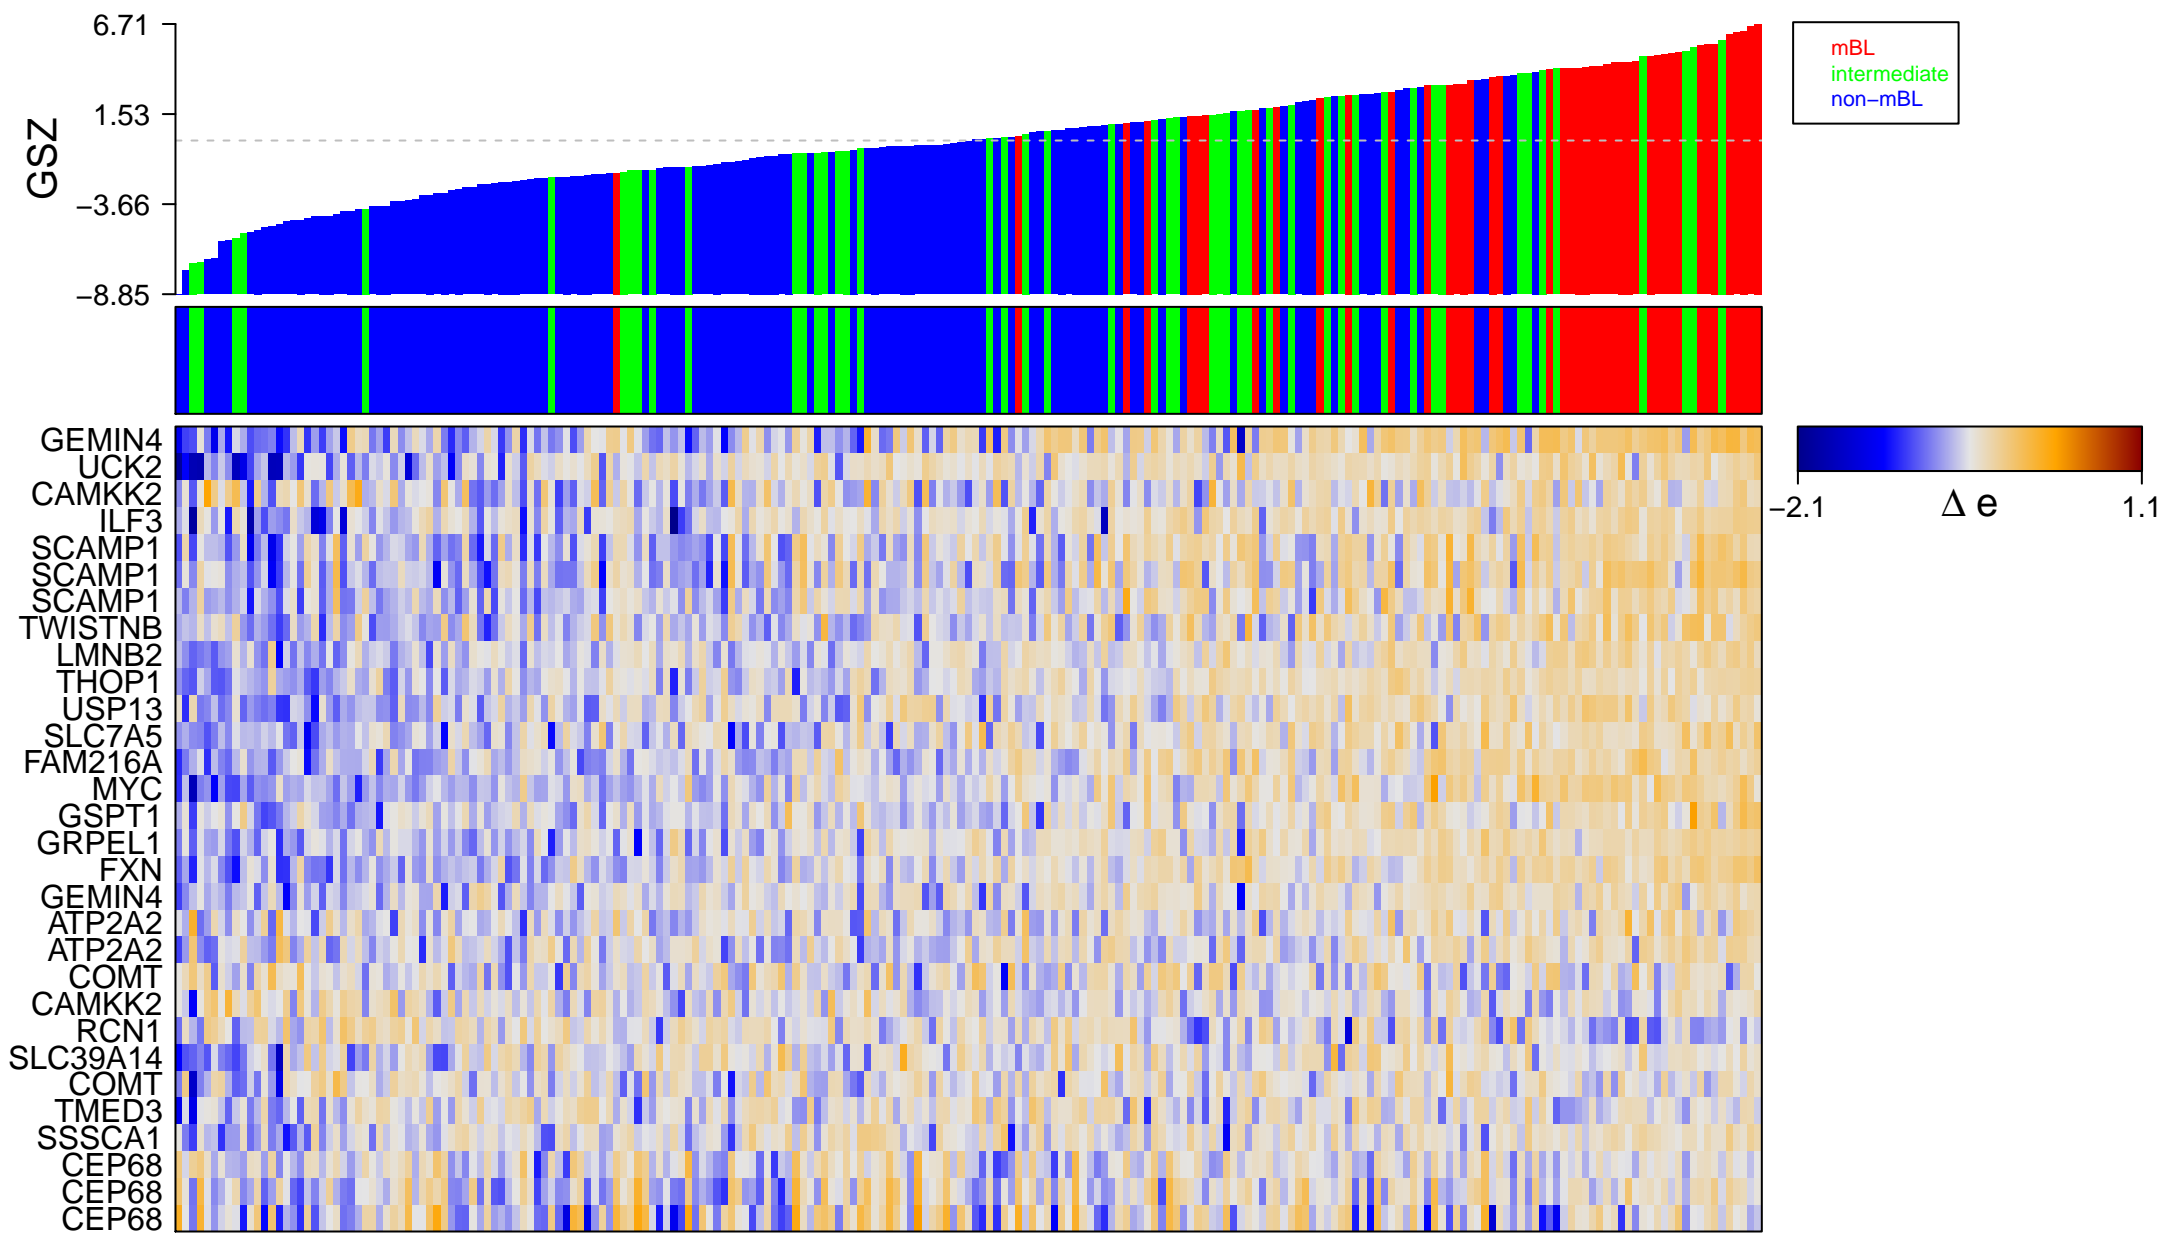

# SCHLOSSER\_MYC\_TARGETS\_AND\_SERUM\_RESPONSE\_UP