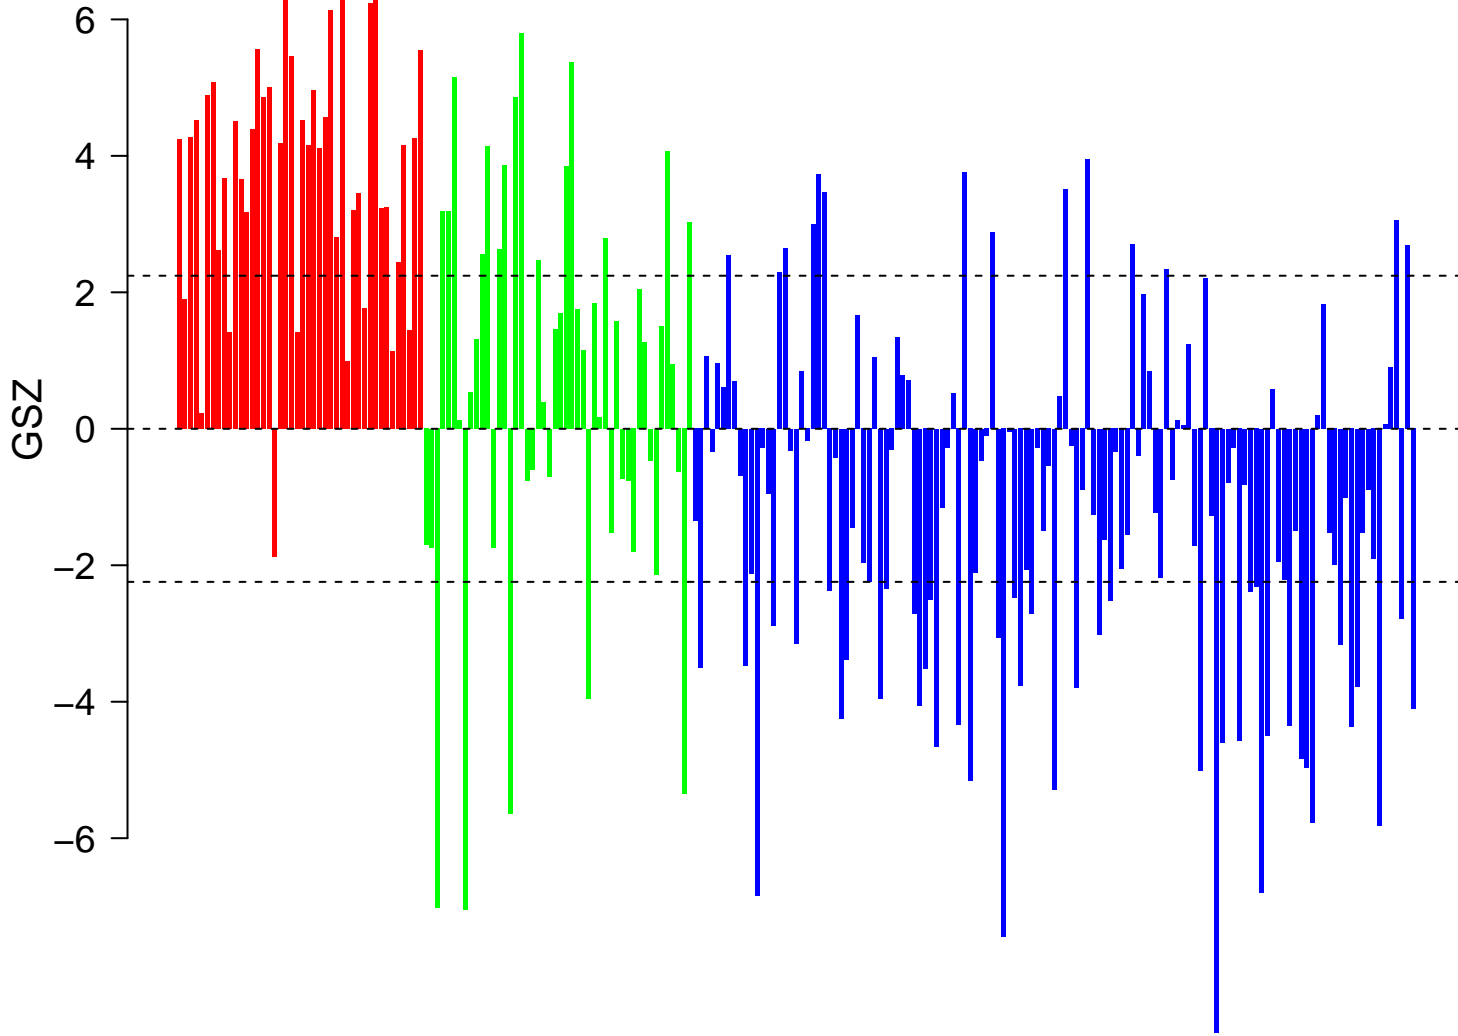

# SCHLOSSER\_MYC\_TARGETS\_AND\_SERUM\_RESPONSE\_UP