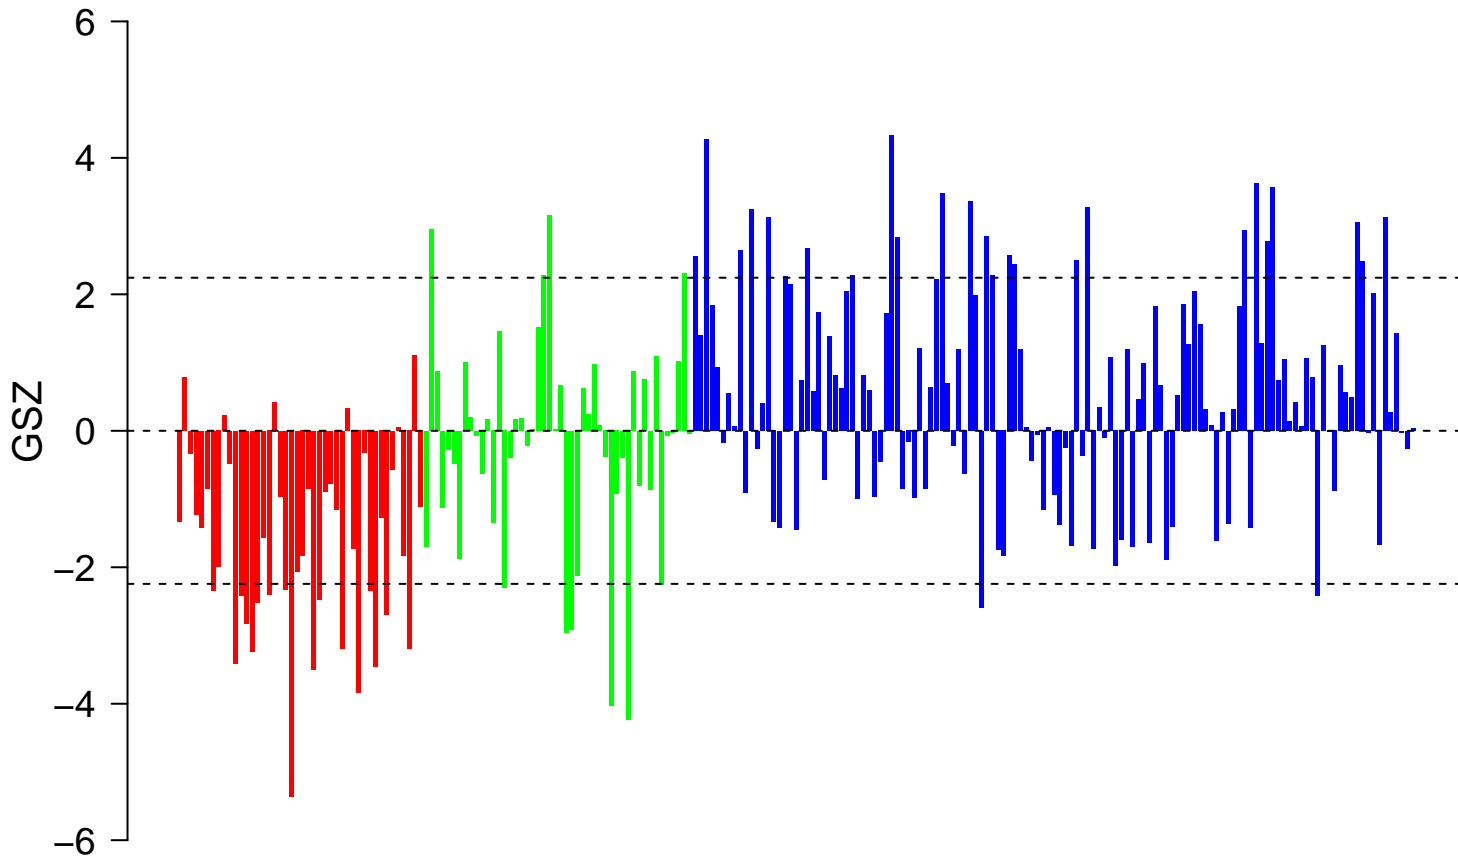

SCHAVOLT_TARGETS_OF_TP53_AND_TP63

SHAVOLT_TARGETS_OF_TP53_AND_TP63

■ on
■ -
□ off

SCHAVOLT_TARGETS_OF_TP53_AND_TP63