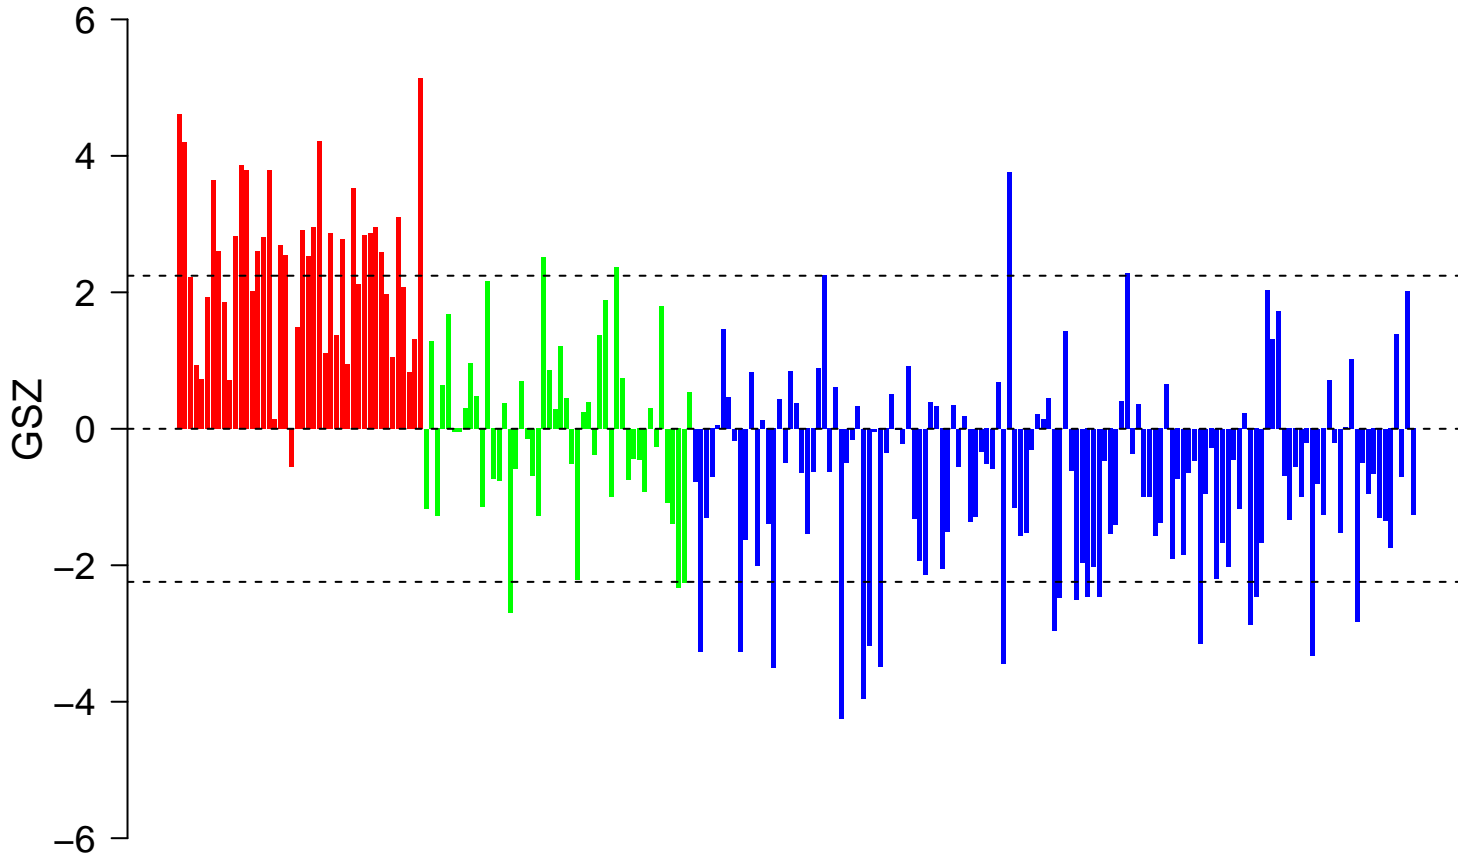

# SANSOM\_APC\_TARGETS\_UP

■ on  
■ -  
□ off