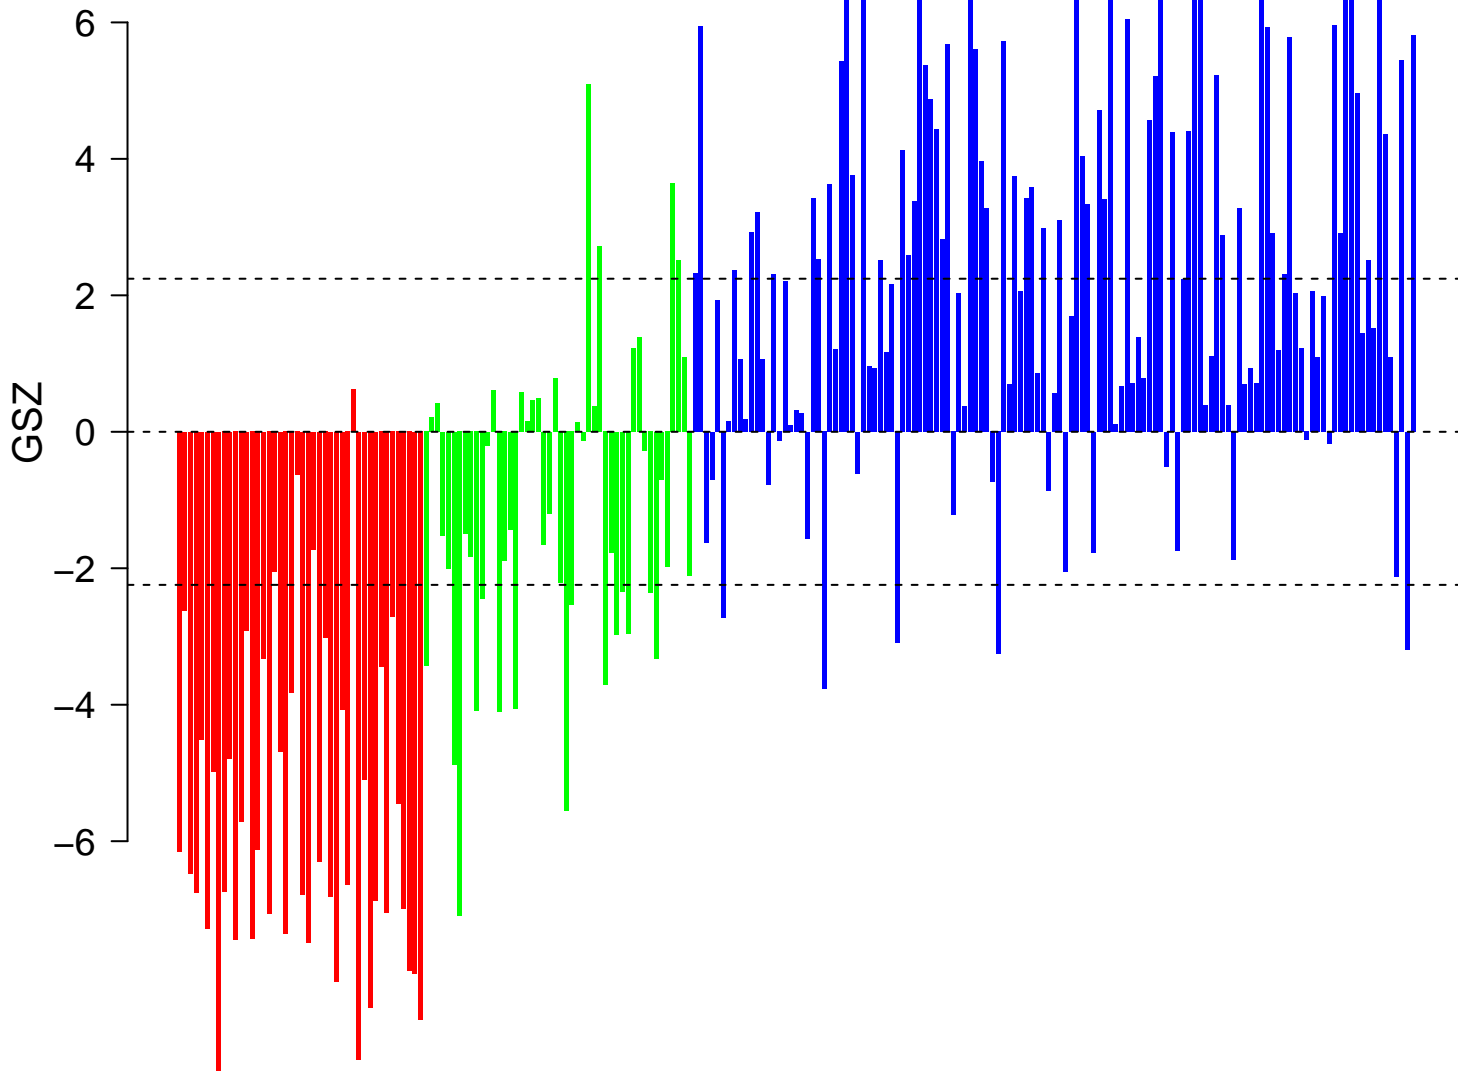

# SANSOM\_APC\_TARGETS\_DN

■ on  
■ -  
□ off

# SANSOM\_APC\_TARGETS\_DN