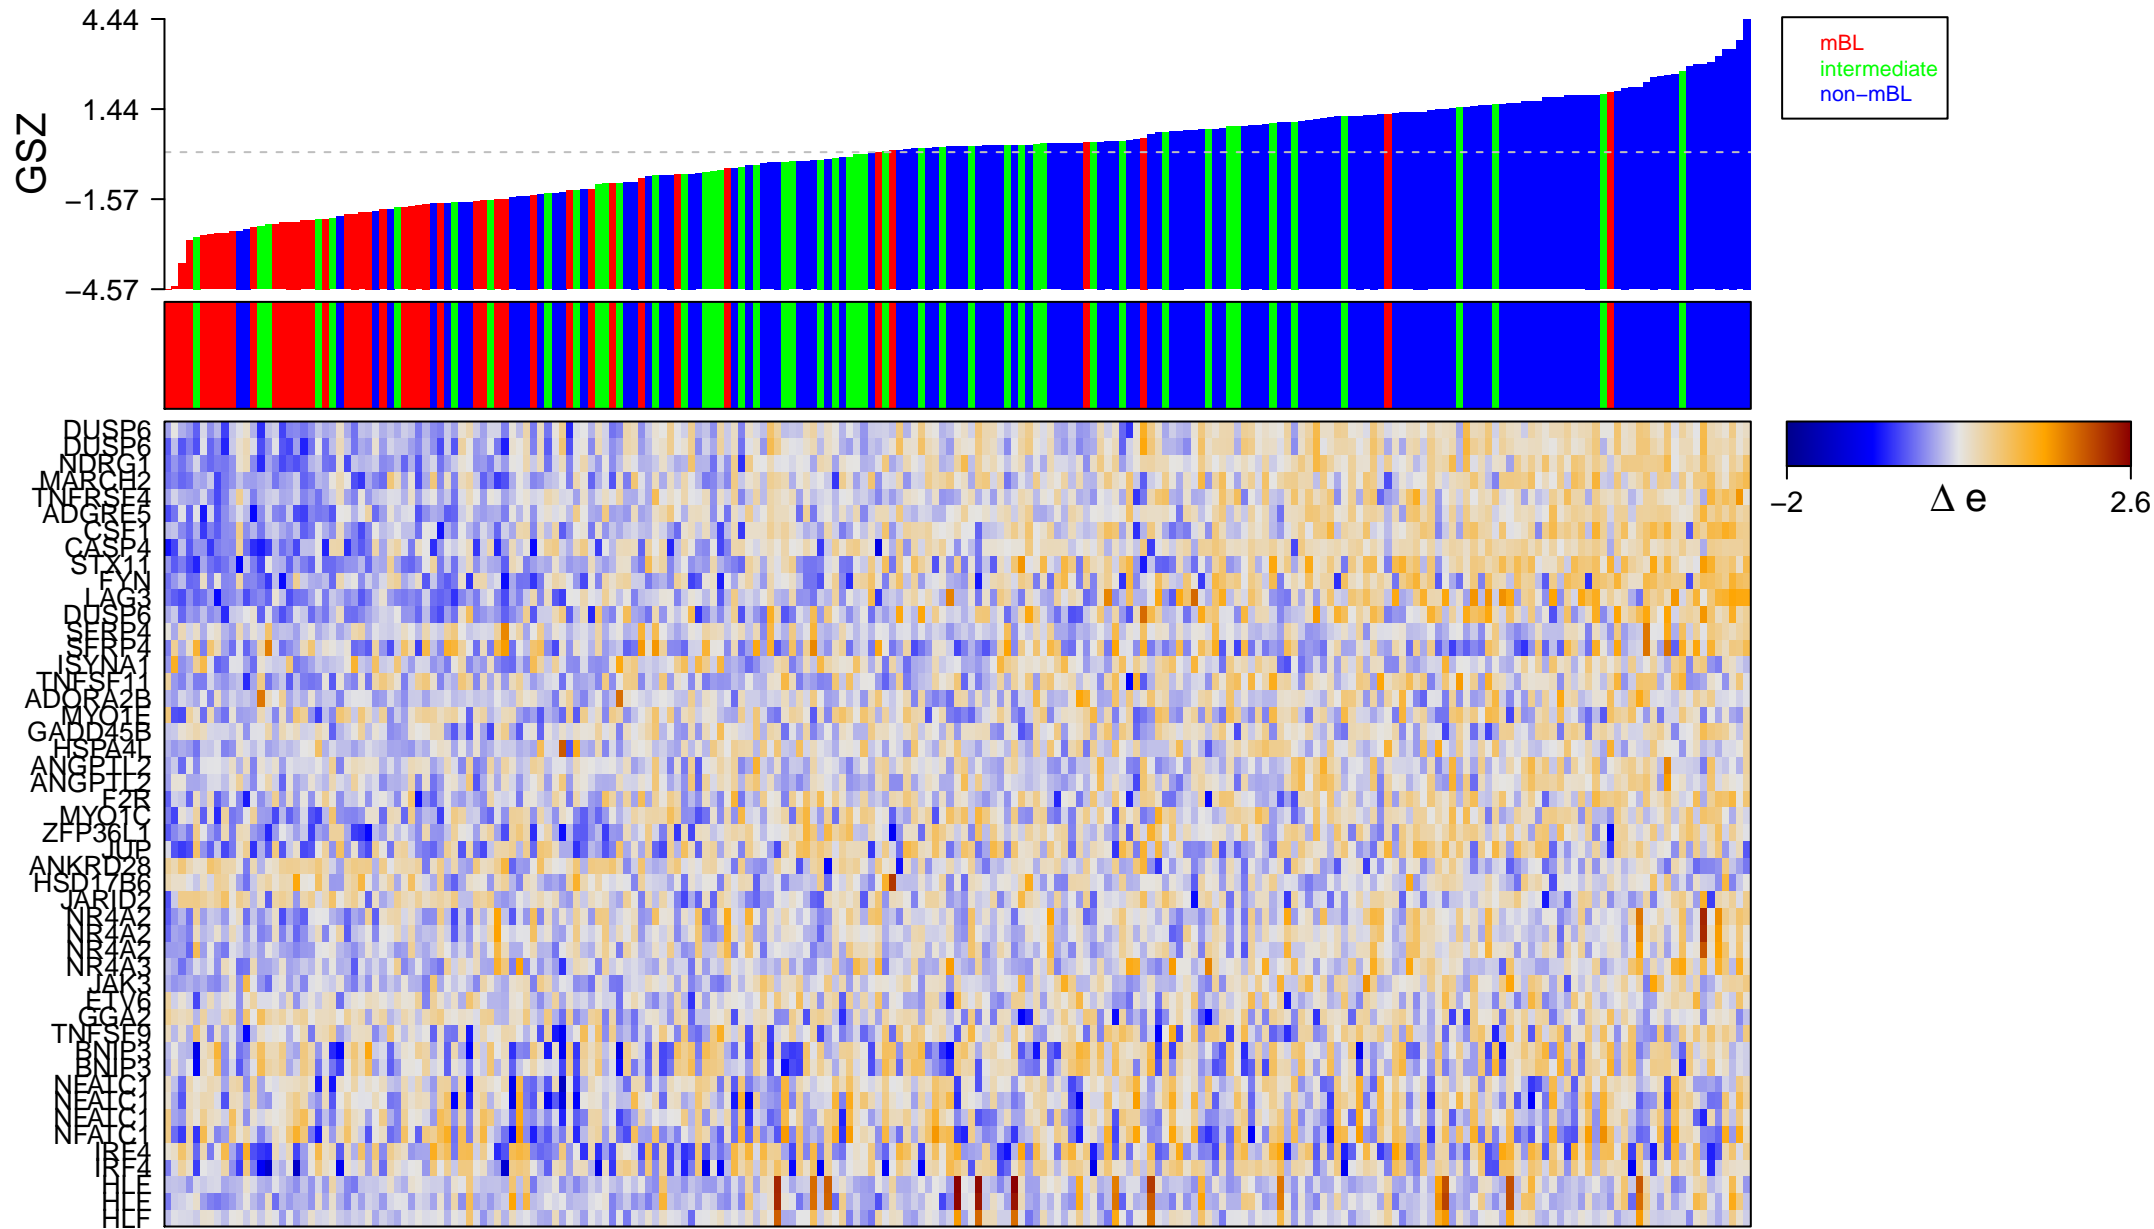

# SAFFORD\_T\_LYMPHOCYTE\_ANERGY

# SAFFORD\_T\_LYMPHOCYTE\_ANERGY

■ on  
■ -  
□ off