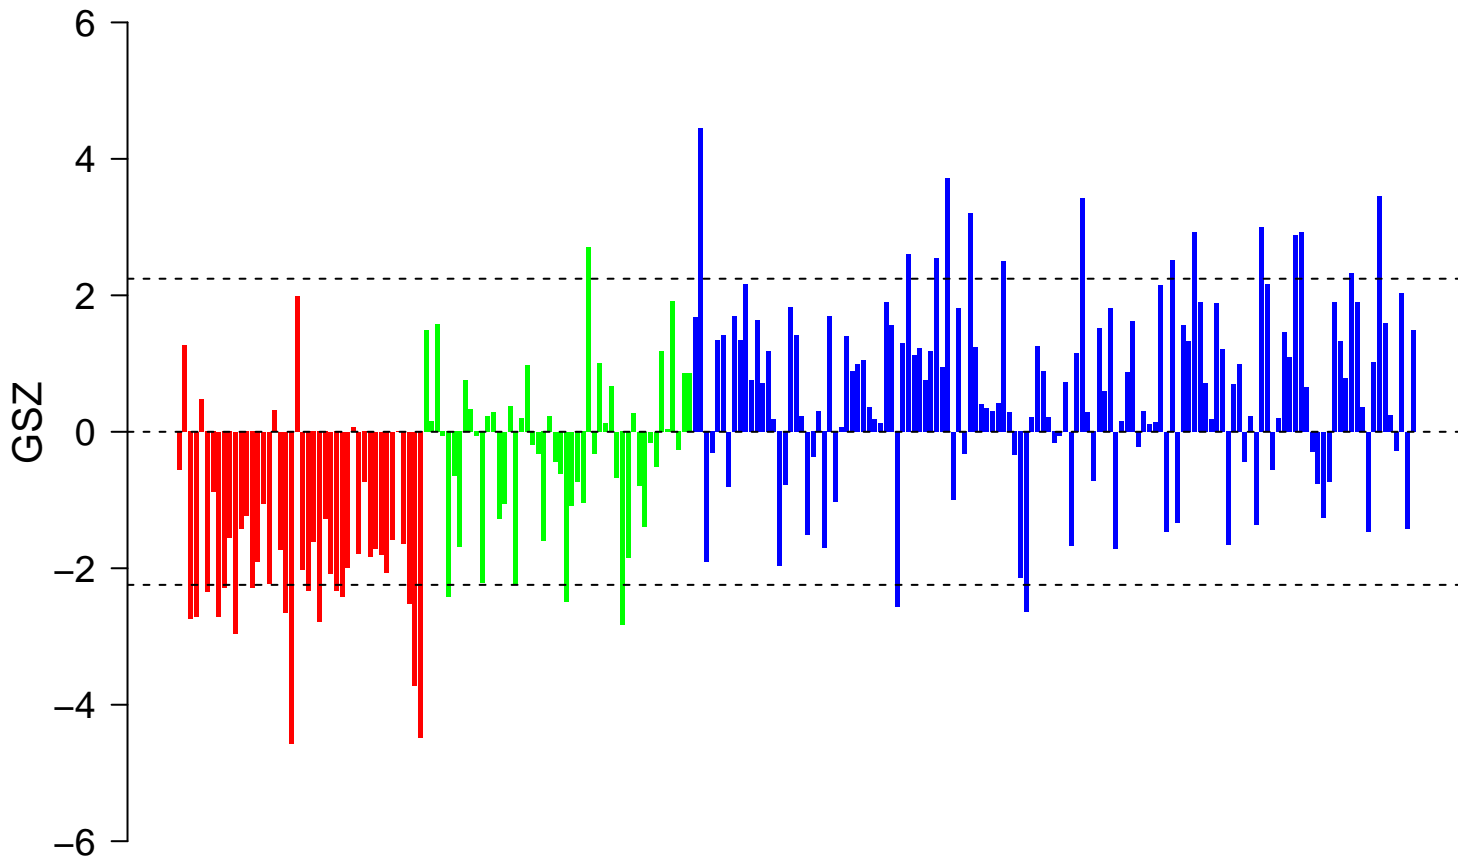

# SAFFORD\_T\_LYMPHOCYTE\_ANERGY

# SAFFORD\_T\_LYMPHOCYTE\_ANERGY

■ on  
■ -  
□ off