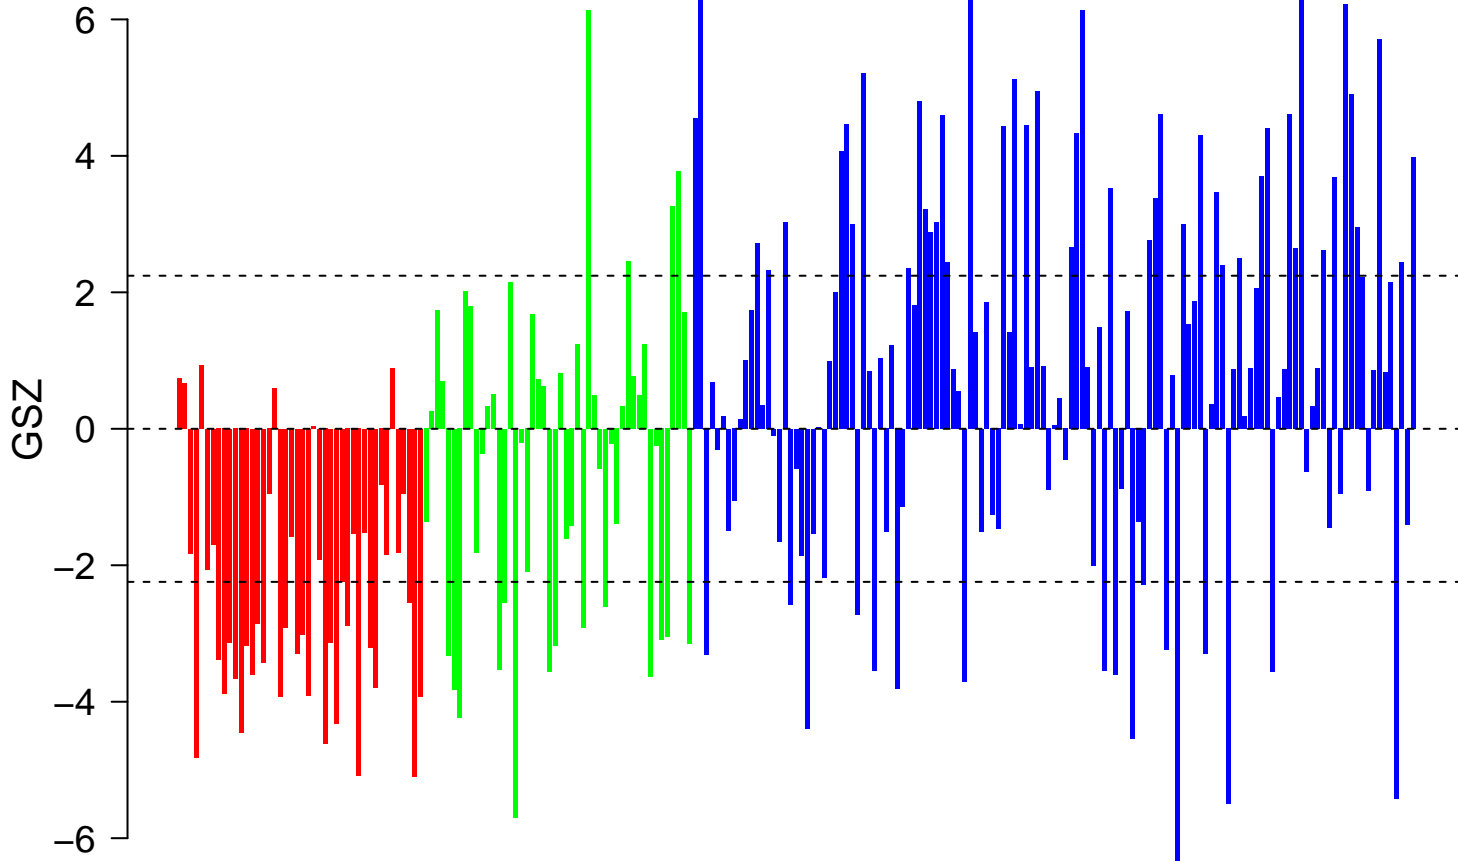

# RUTELLA\_RESPONSE\_TO\_HGF\_DN

■ on  
■ -  
□ off

# RUTELLA\_RESPONSE\_TO\_HGF\_DN