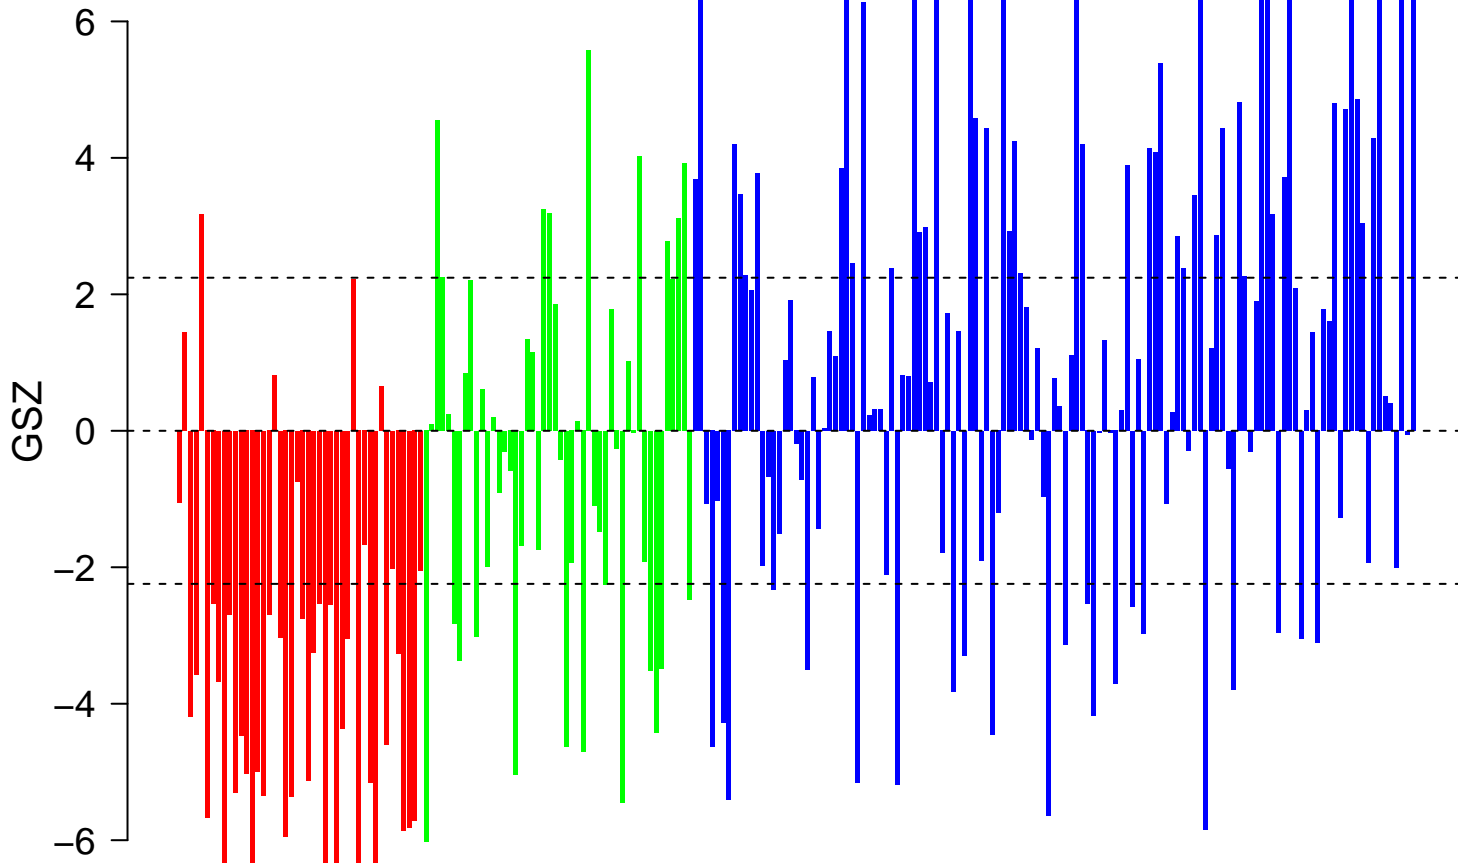

# RUIZ\_TNC\_TARGETS\_UP

■ on  
■ -  
□ off