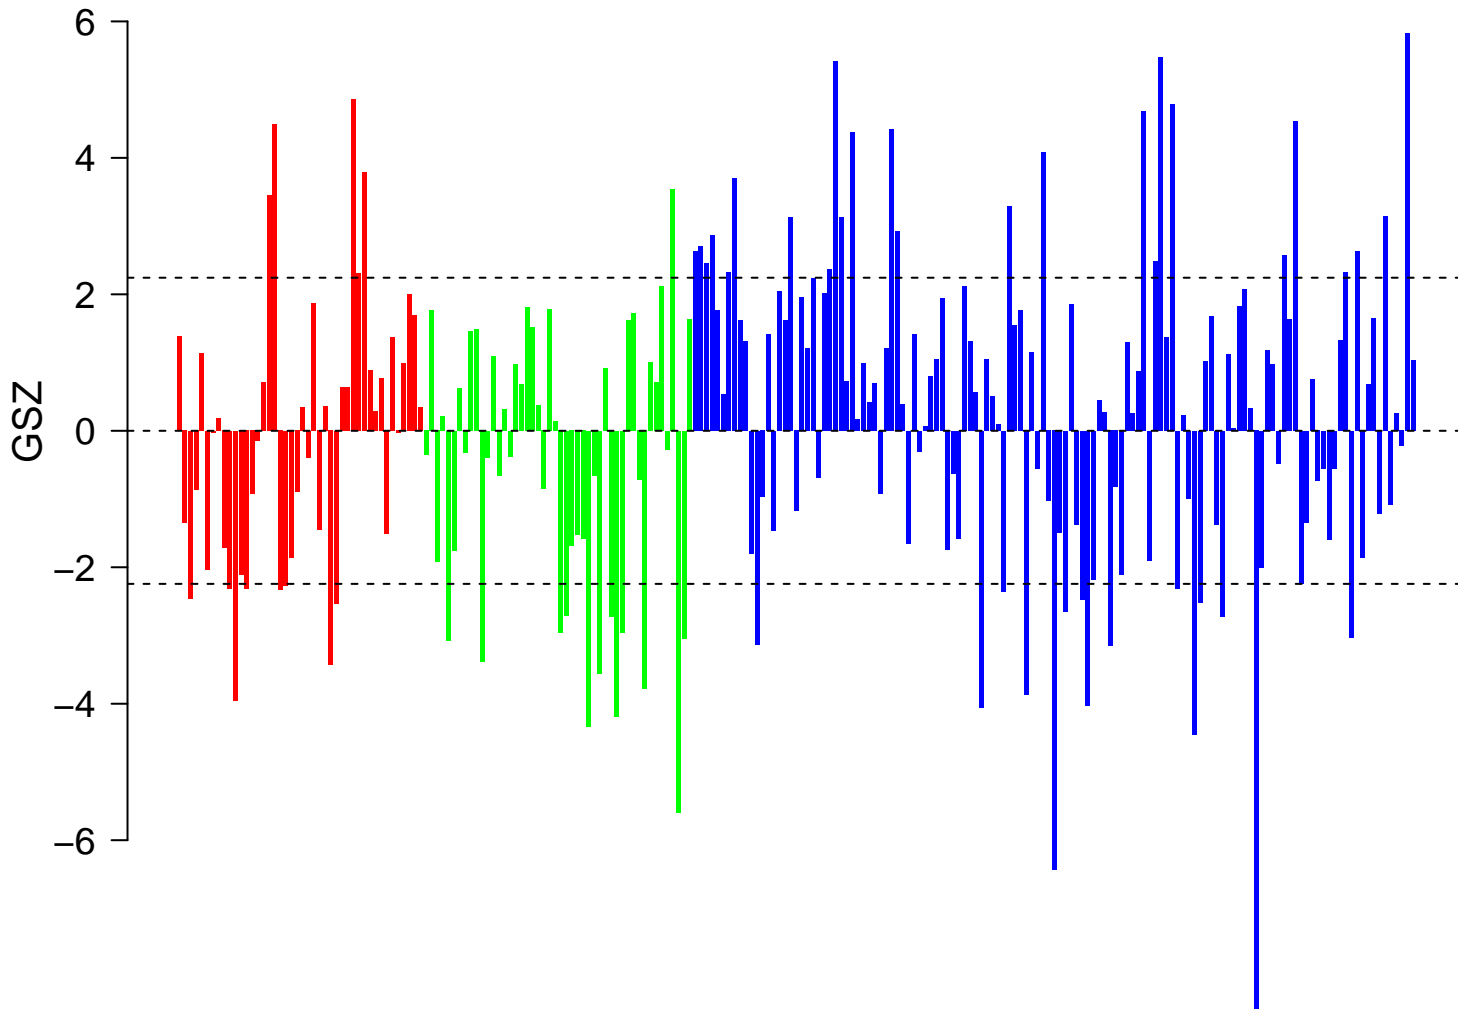

ROSOLOWSKI_blue total

■ on
■ -
□ off

ROSOLOWSKI_blue total