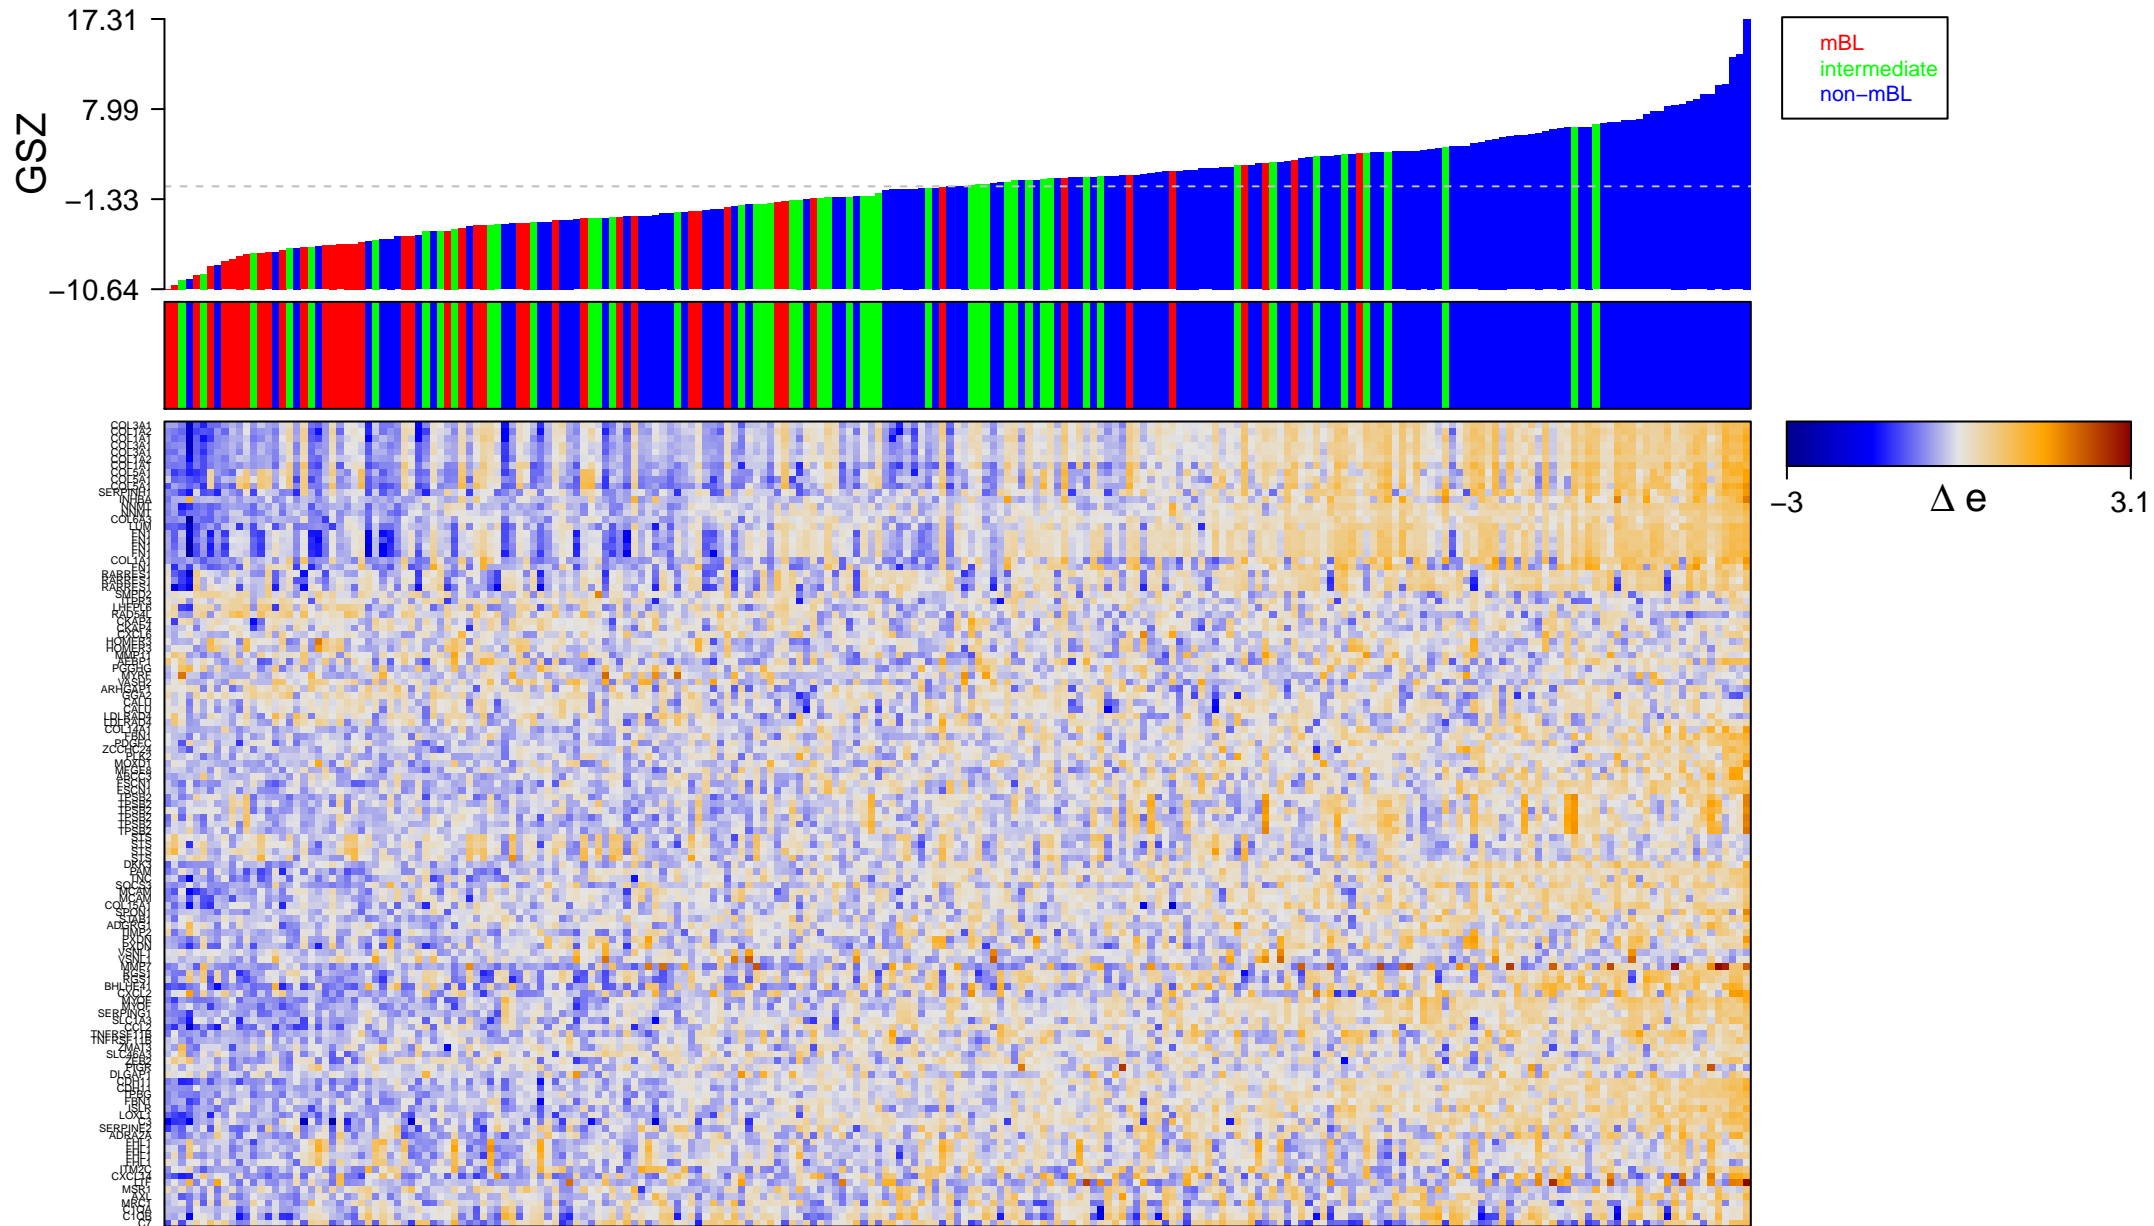

RODWELL_AGING_KIDNEY_NO_BLOOD_UP

RODWELL_AGING_KIDNEY_NO_BLOOD_UP

■ on
■ -
□ off

RODWELL_AGING_KIDNEY_NO_BLOOD_UP