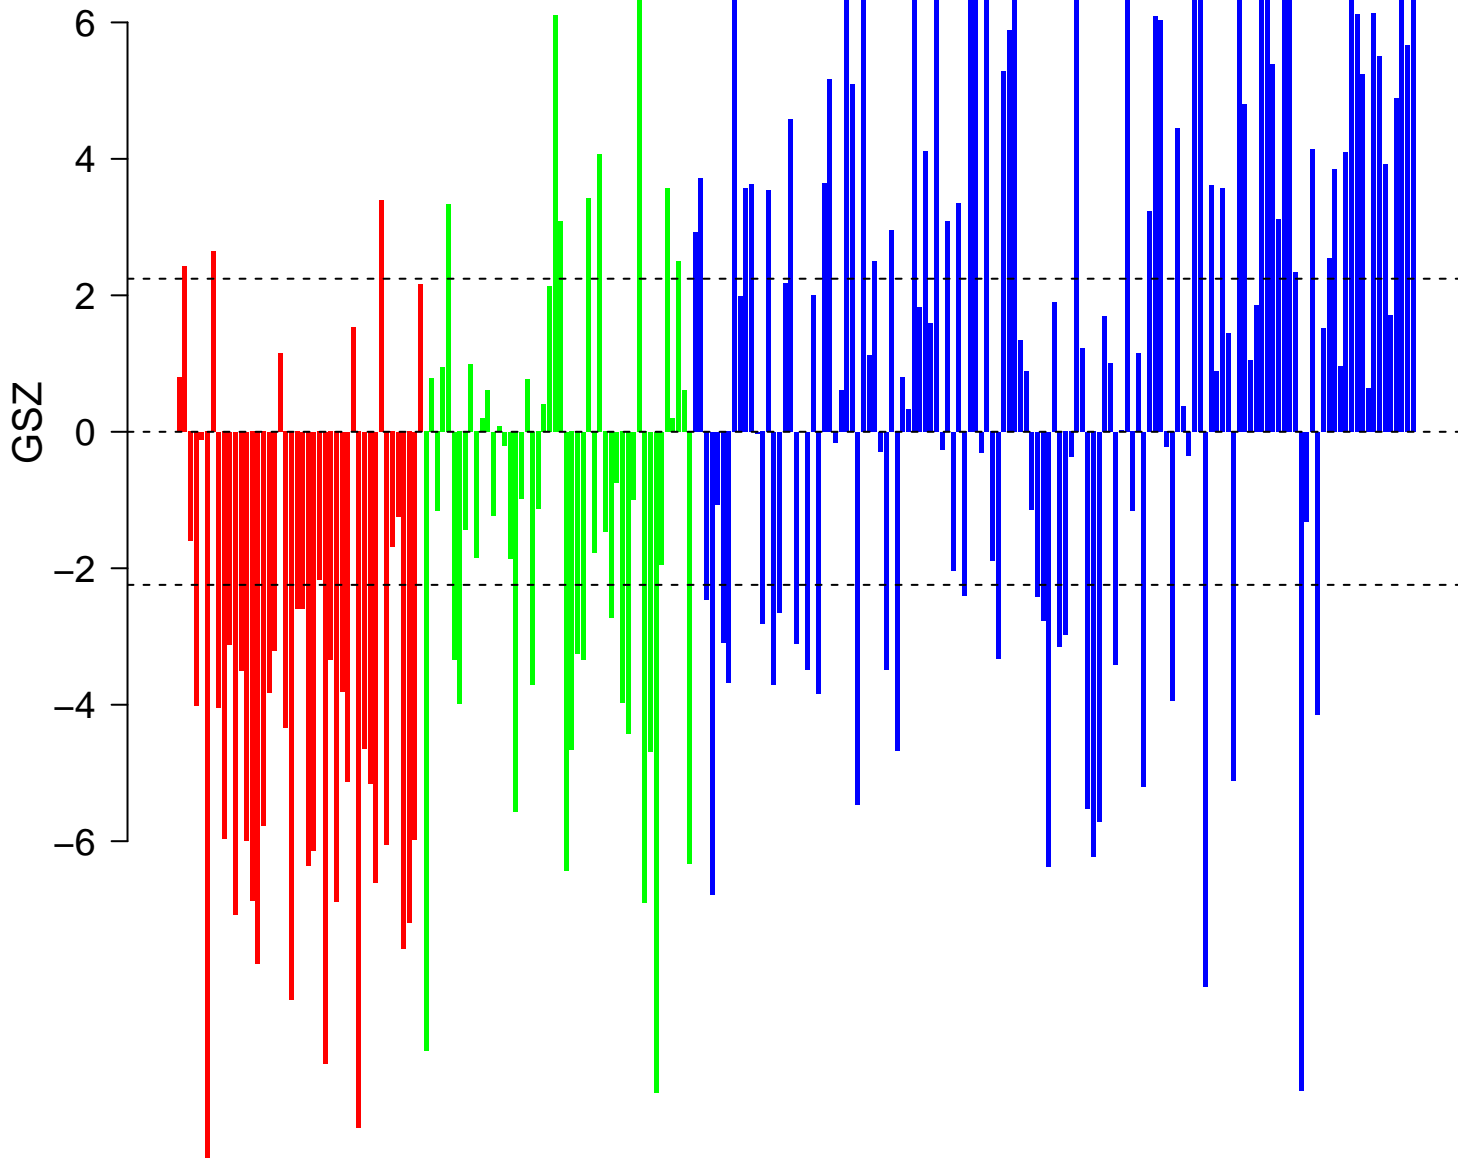

RODWELL_AGING_KIDNEY_NO_BLOOD_UP

RODWELL_AGING_KIDNEY_NO_BLOOD_UP

■ on
■ -
□ off

RODWELL_AGING_KIDNEY_NO_BLOOD_UP