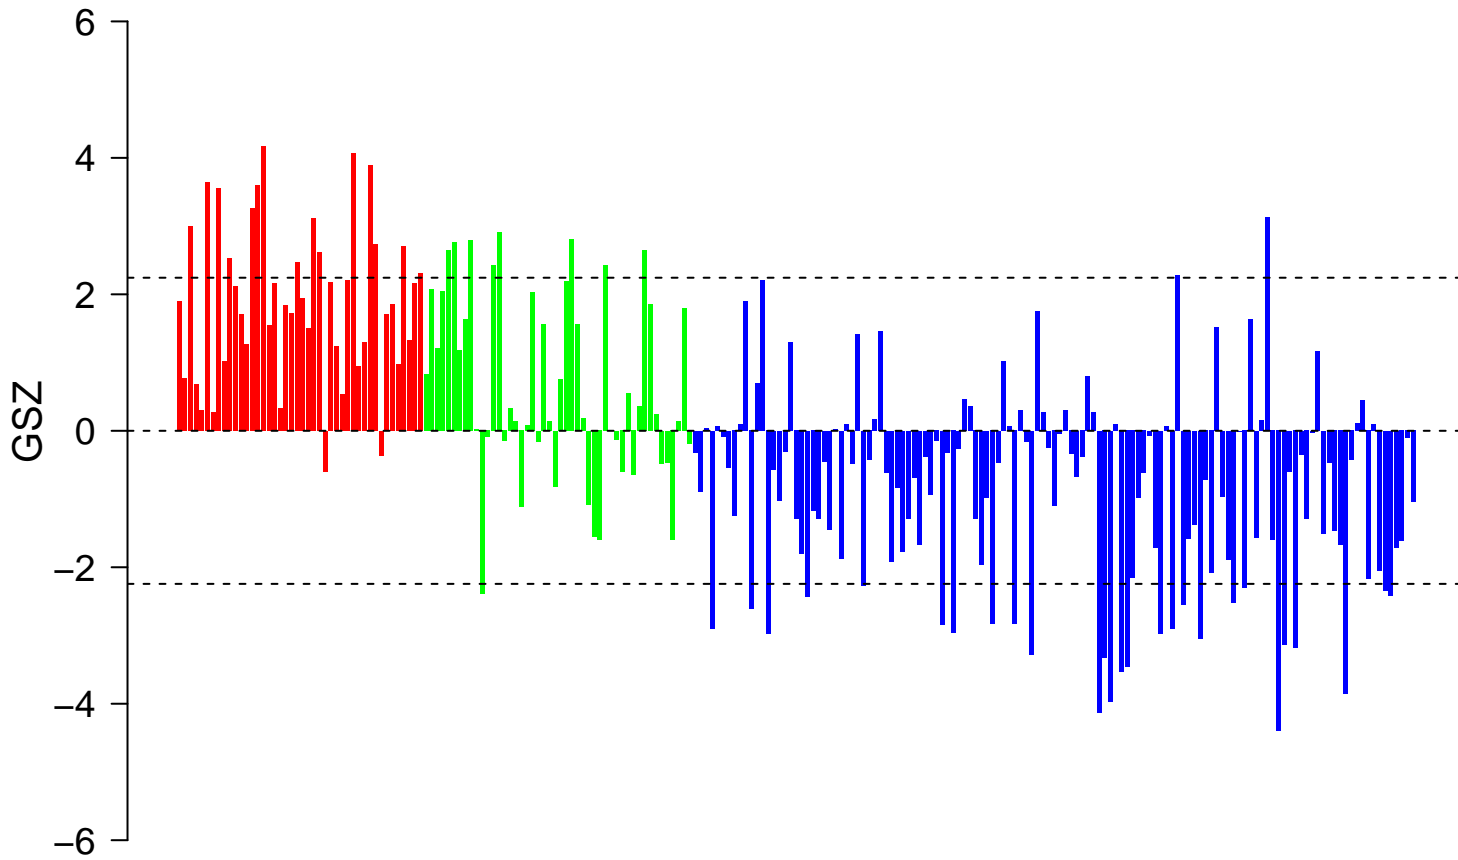

RODWELL_AGING_KIDNEY_DN

RODWELL_AGING_KIDNEY_DN

■ on
■ -
□ off

RODWELL_AGING_KIDNEY_DN