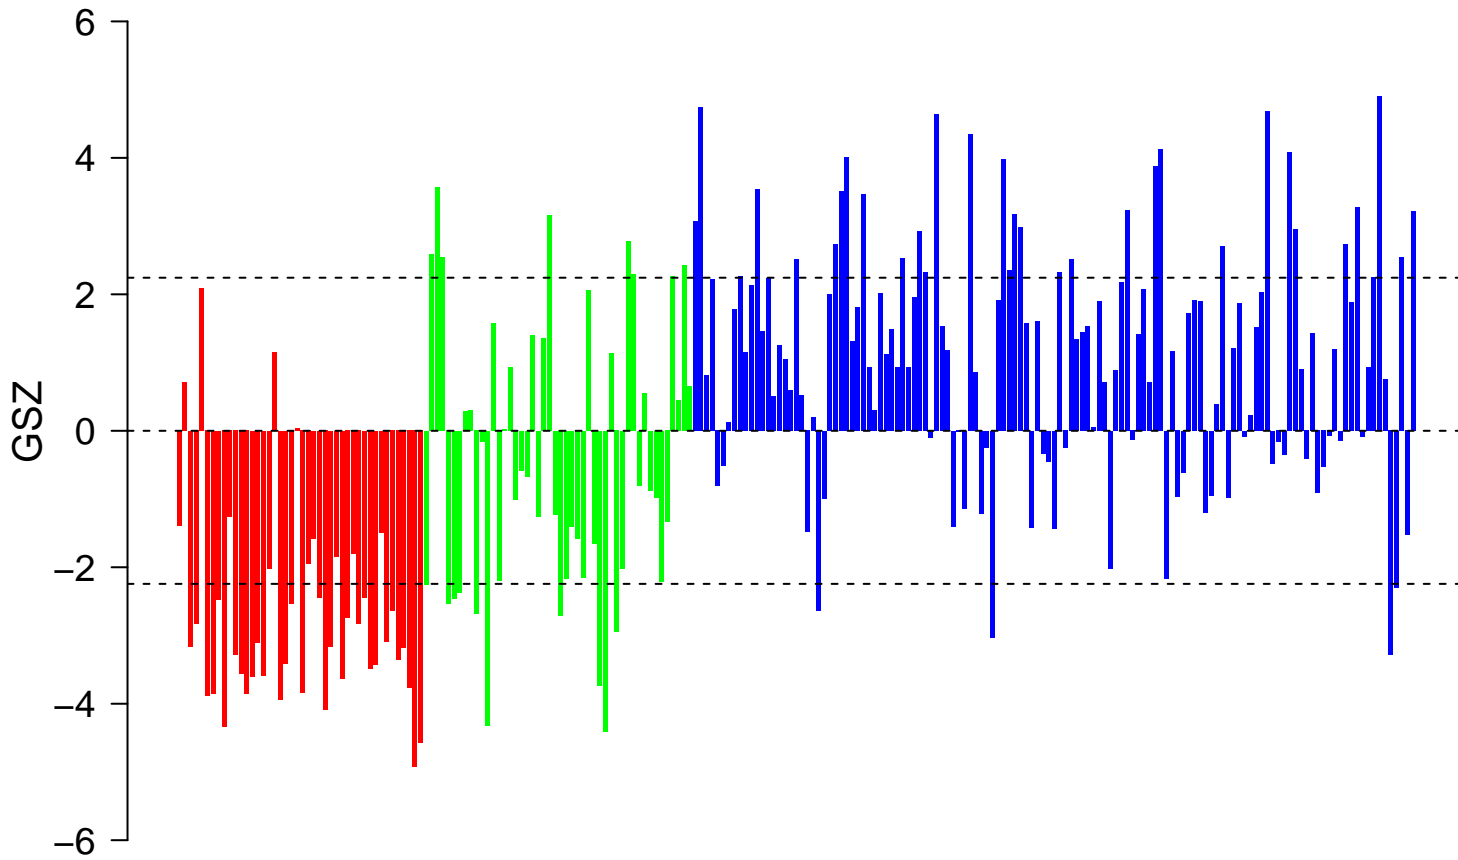

RODRIGUES_DCC_TARGETS_DN

■ on
■ -
□ off

RODRIGUES_DCC_TARGETS_DN