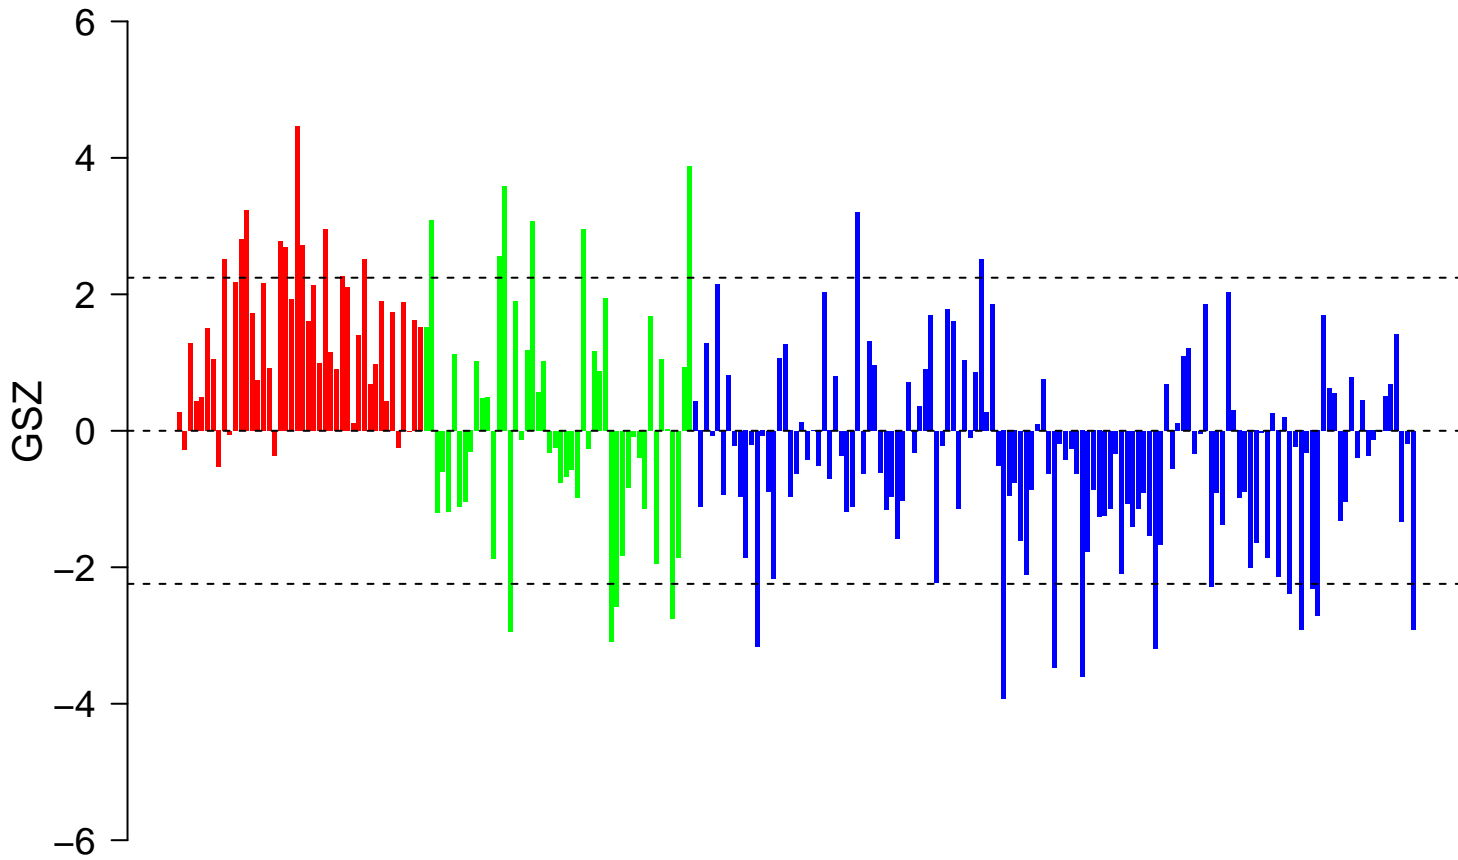

REACTOME_VIF_MEDIATED_DEGRADATION_OF_APOBEC3G

REACTOME_VIF_MEDIATED_DEGRADATION_OF_APOBEC3G

■ on
■ -
□ off

REACTOME_VIF_MEDIATED_DEGRADATION_OF_APOBEC3G