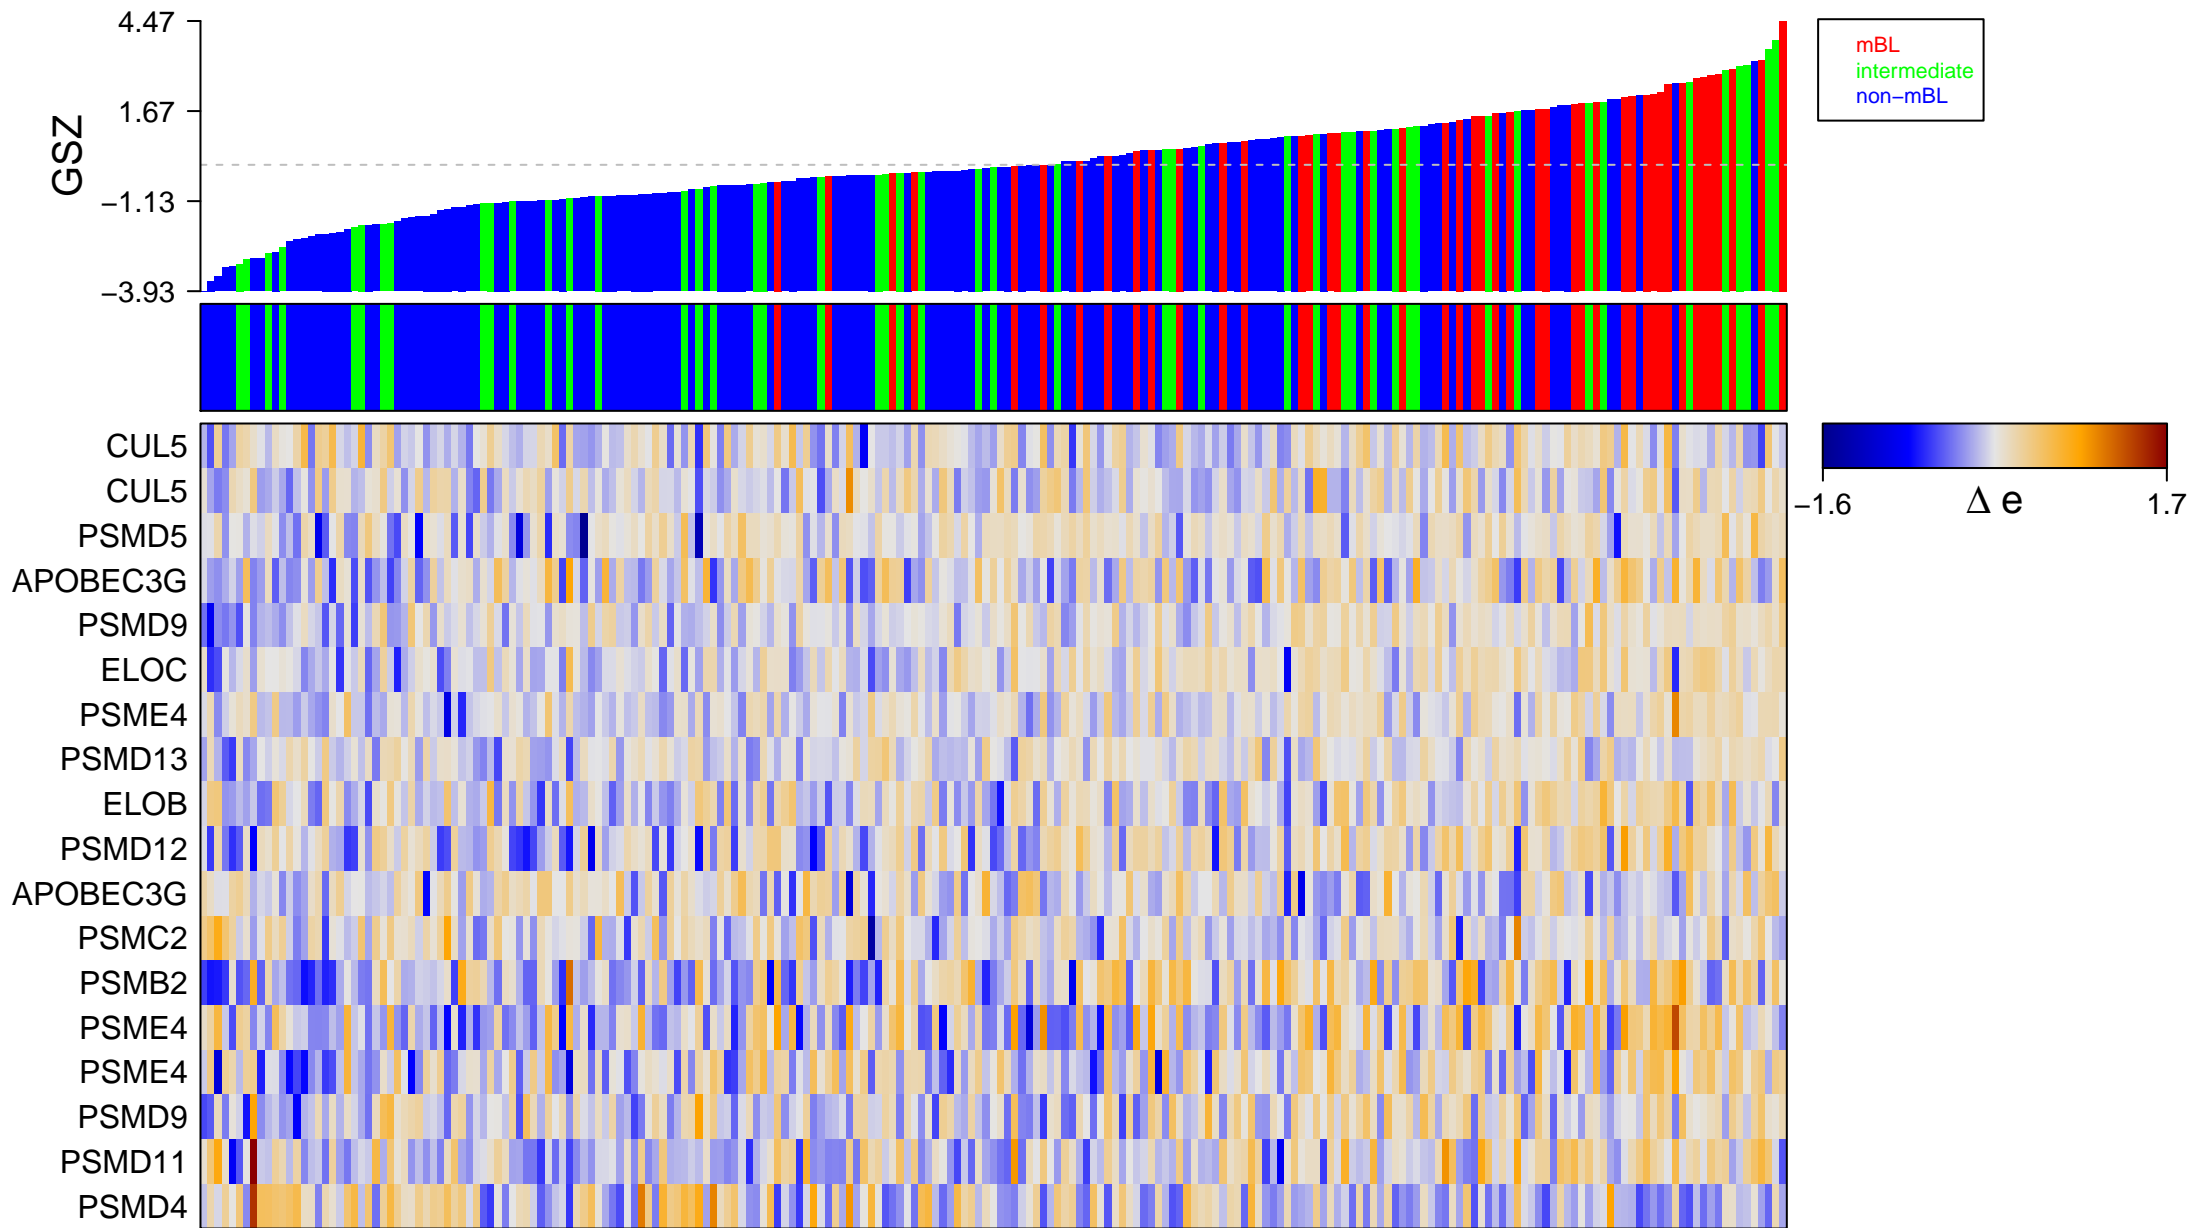

REACTOME_VIF_MEDIATED_DEGRADATION_OF_APOBEC3G

REACTOME_VIF_MEDIATED_DEGRADATION_OF_APOBEC3G

■ on
■ -
□ off

REACTOME_VIF_MEDIATED_DEGRADATION_OF_APOBEC3G