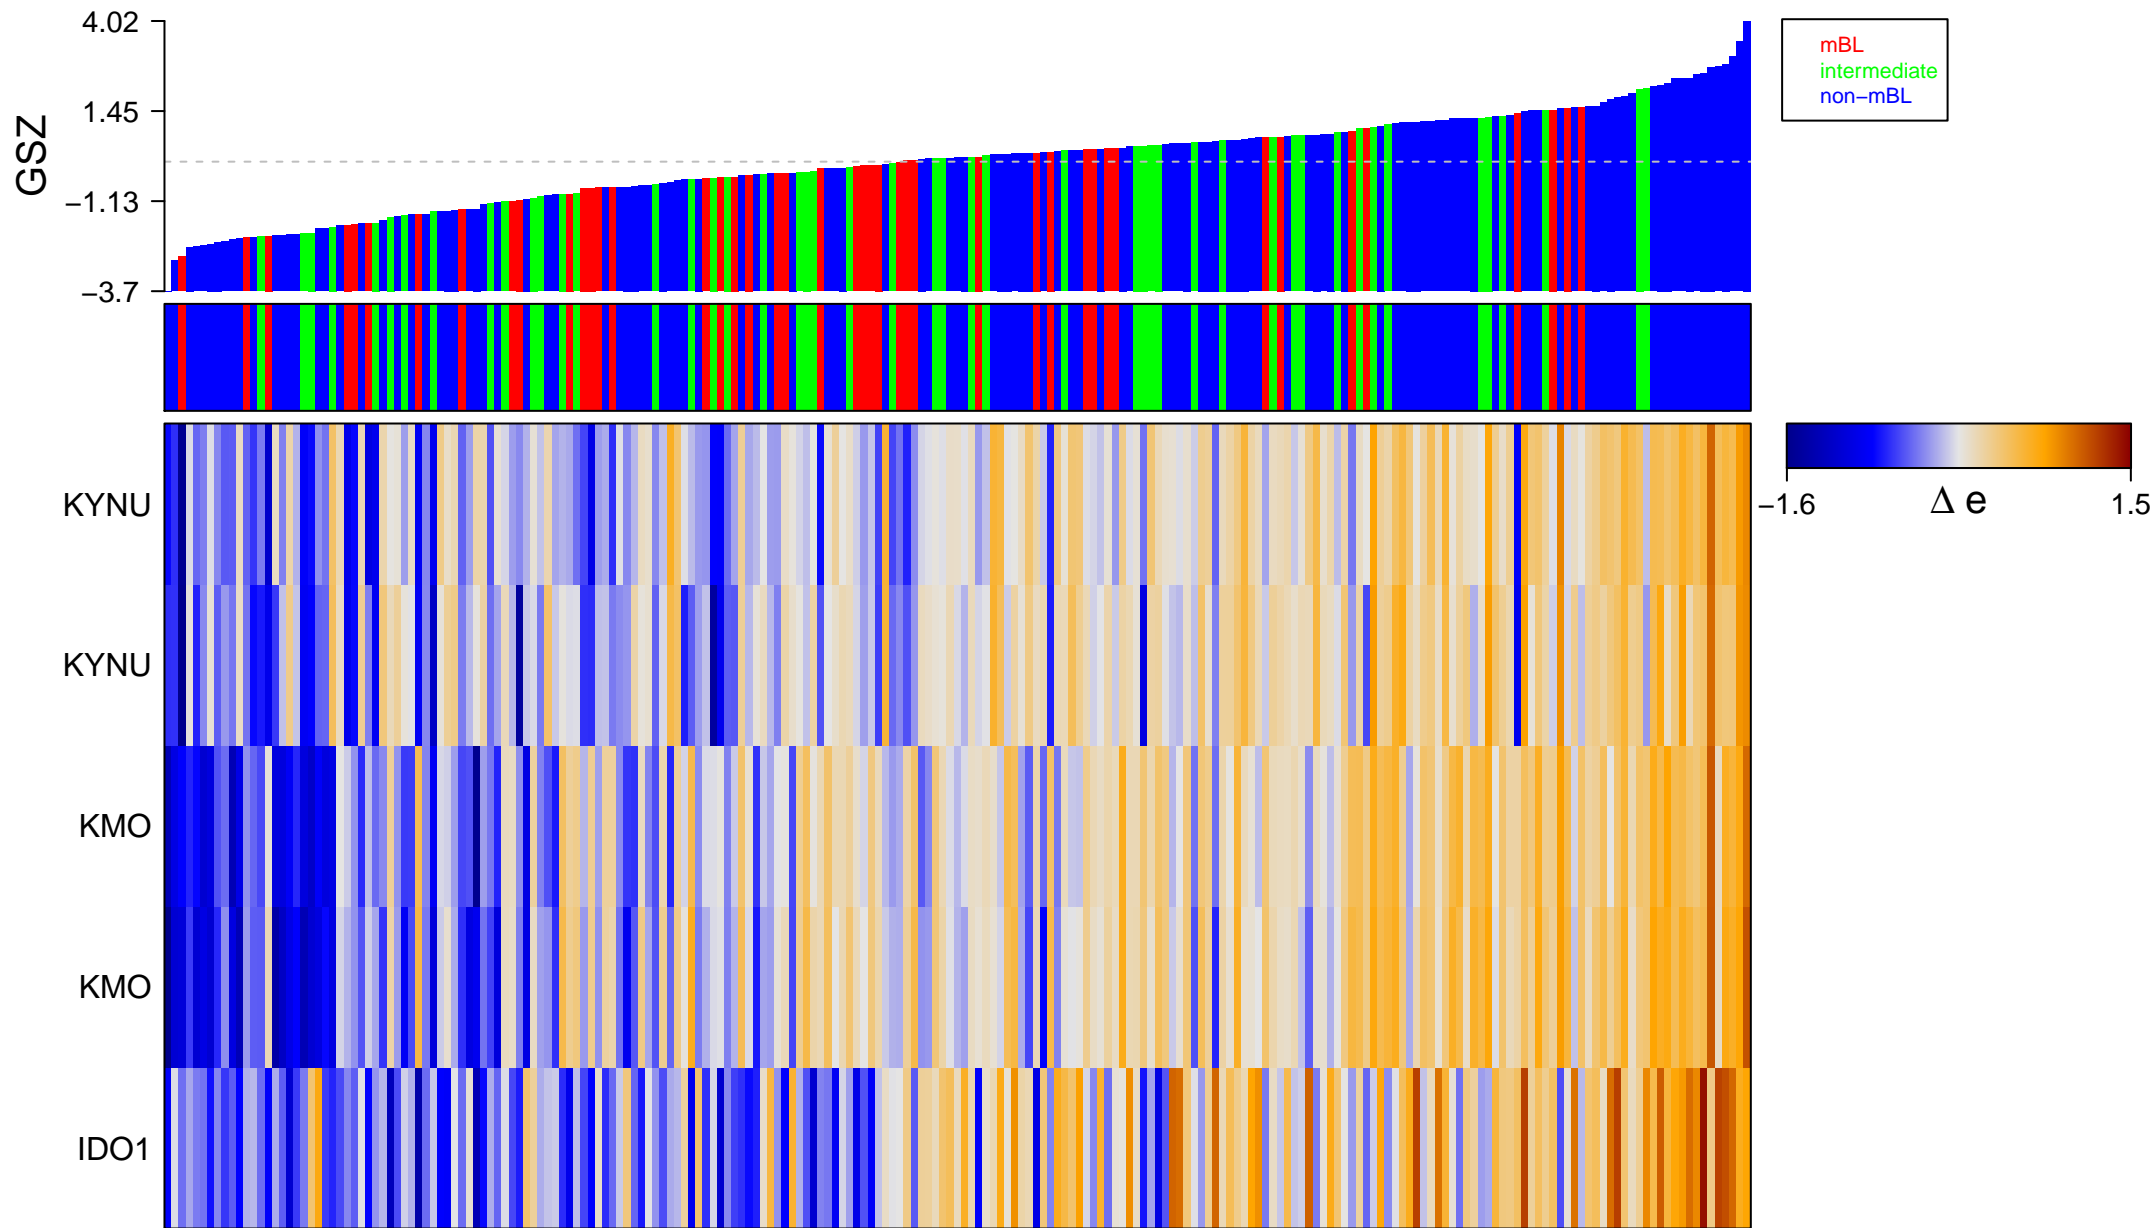

REACTOME_TRYPTOPHAN_CATABOLISM

REACTOME_TRYPTOPHAN_CATABOLISM

■ on
■ -
□ off

REACTOME_TRYPTOPHAN_CATABOLISM