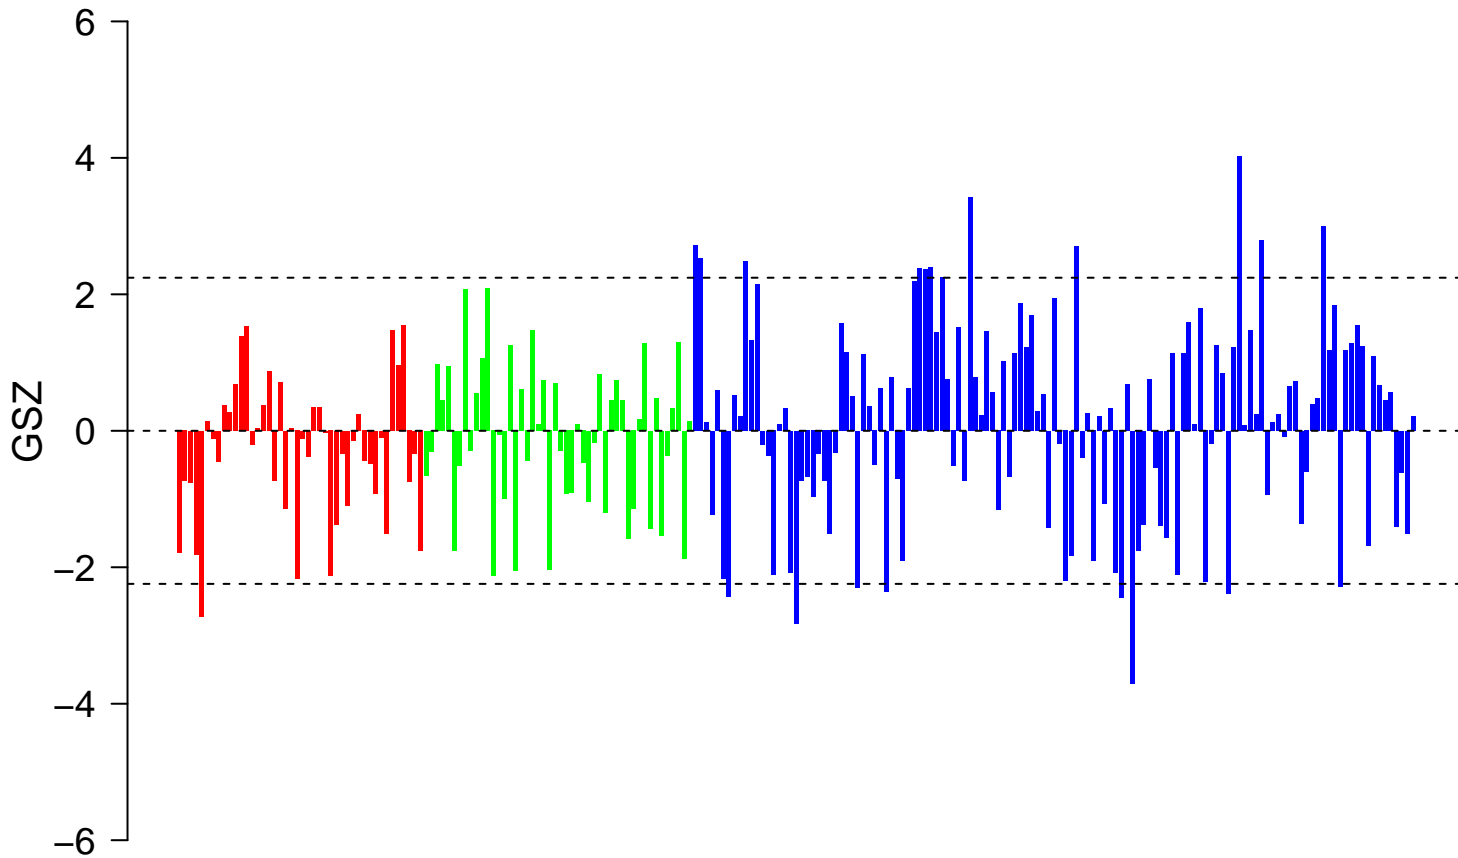

REACTOME_TRYPTOPHAN_CATABOLISM

REACTOME_TRYPTOPHAN_CATABOLISM

■ on
■ -
□ off

REACTOME_TRYPTOPHAN_CATABOLISM