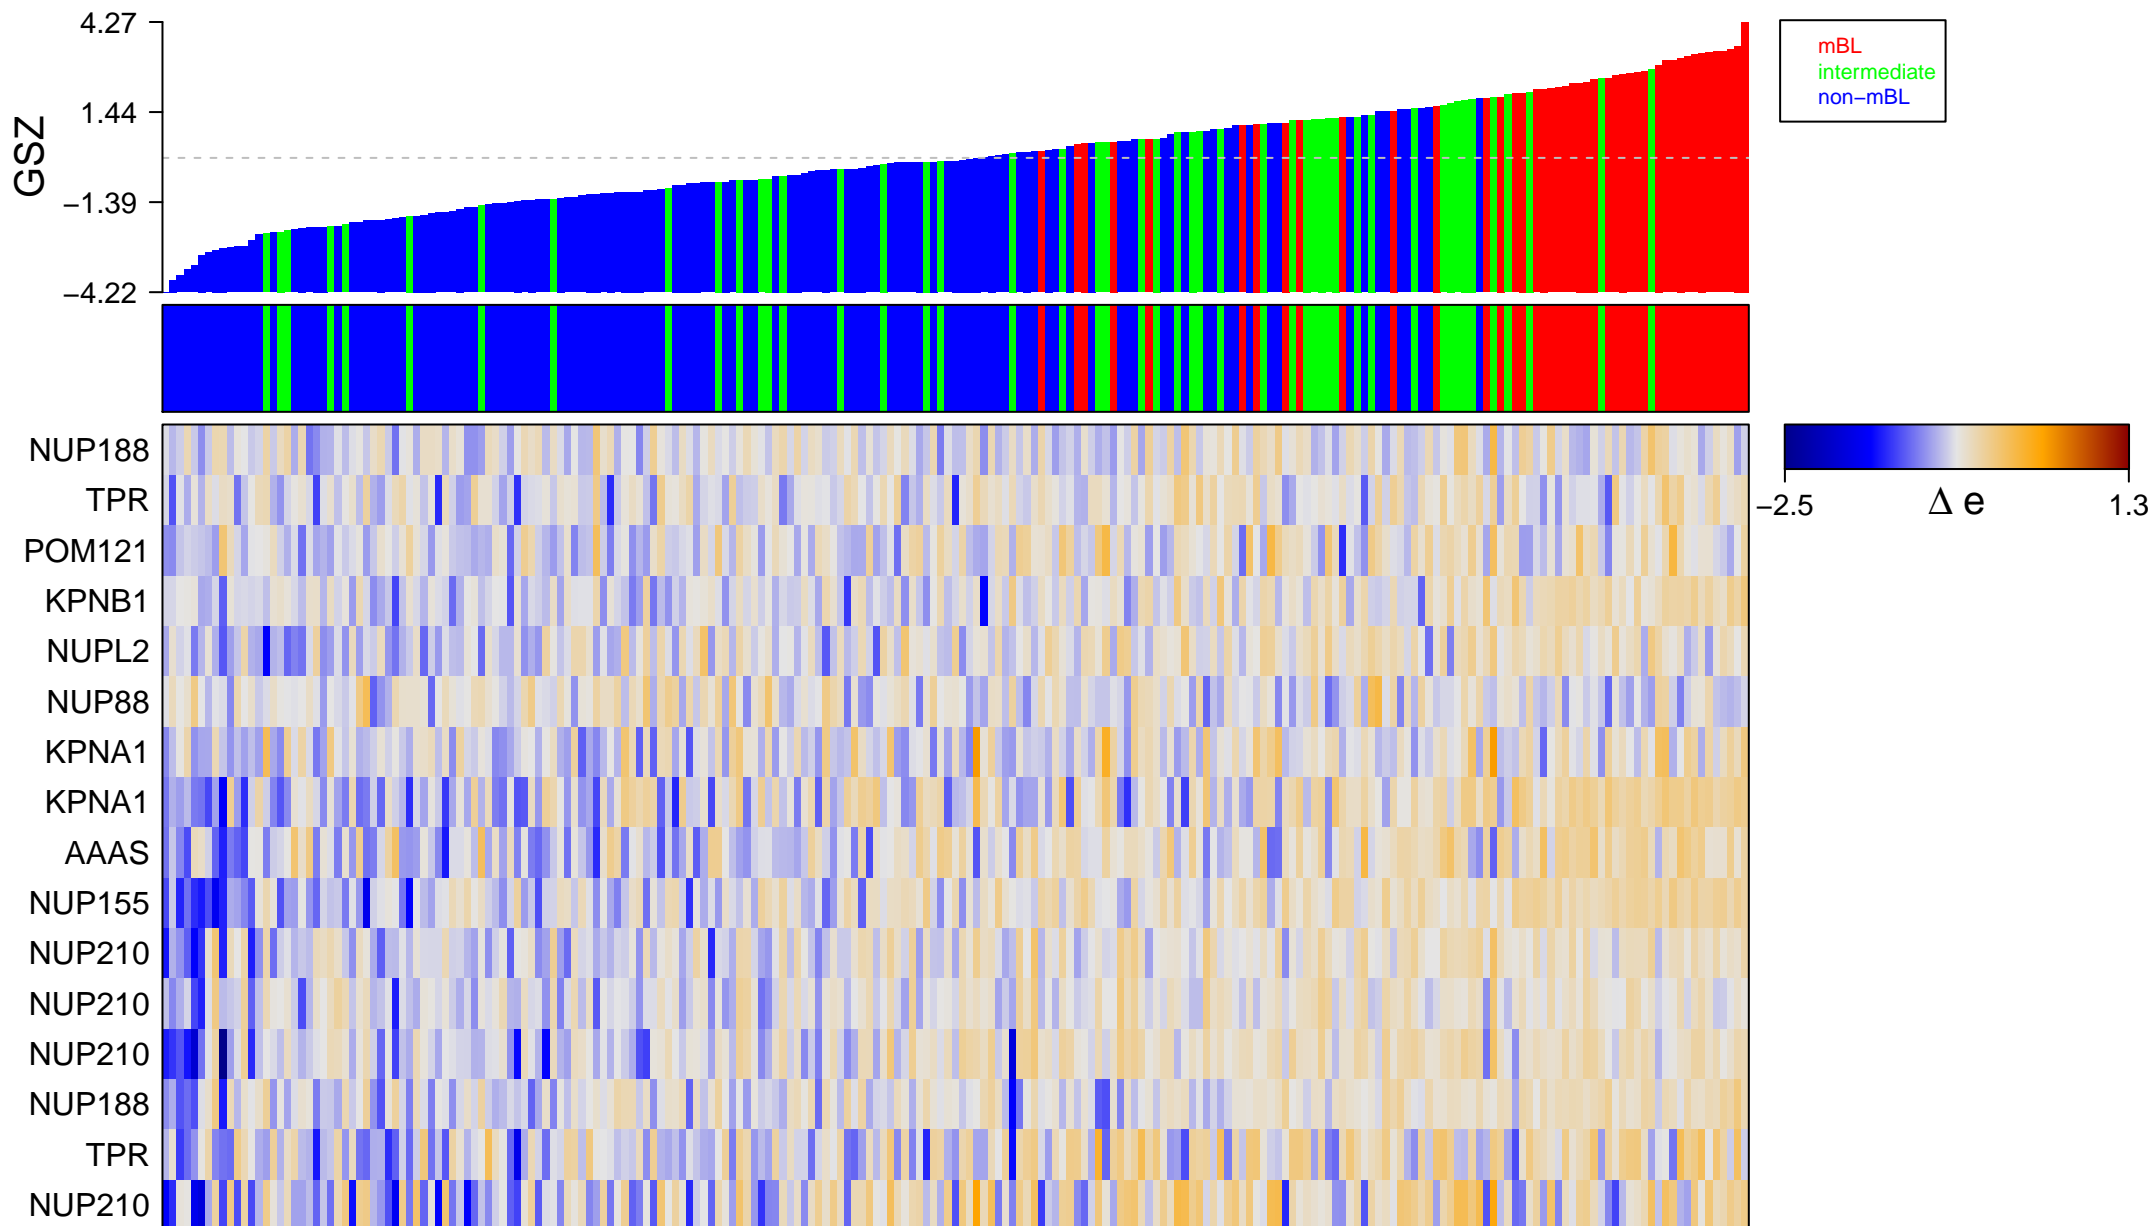

REACTOME_TRANSPORT_OF_RIBONUCLEOPROTEINS_INTO_THE_HOST_NUCLEUS

TIME_TRANSPORT_OF_RIBONUCLEOPROTEINS_INTO_THE_HOST_NUCLEUS

■ on
■ -
□ off

REACTOME_TRANSPORT_OF_RIBONUCLEOPROTEINS_INTO_THE_HOST_NUCLEUS