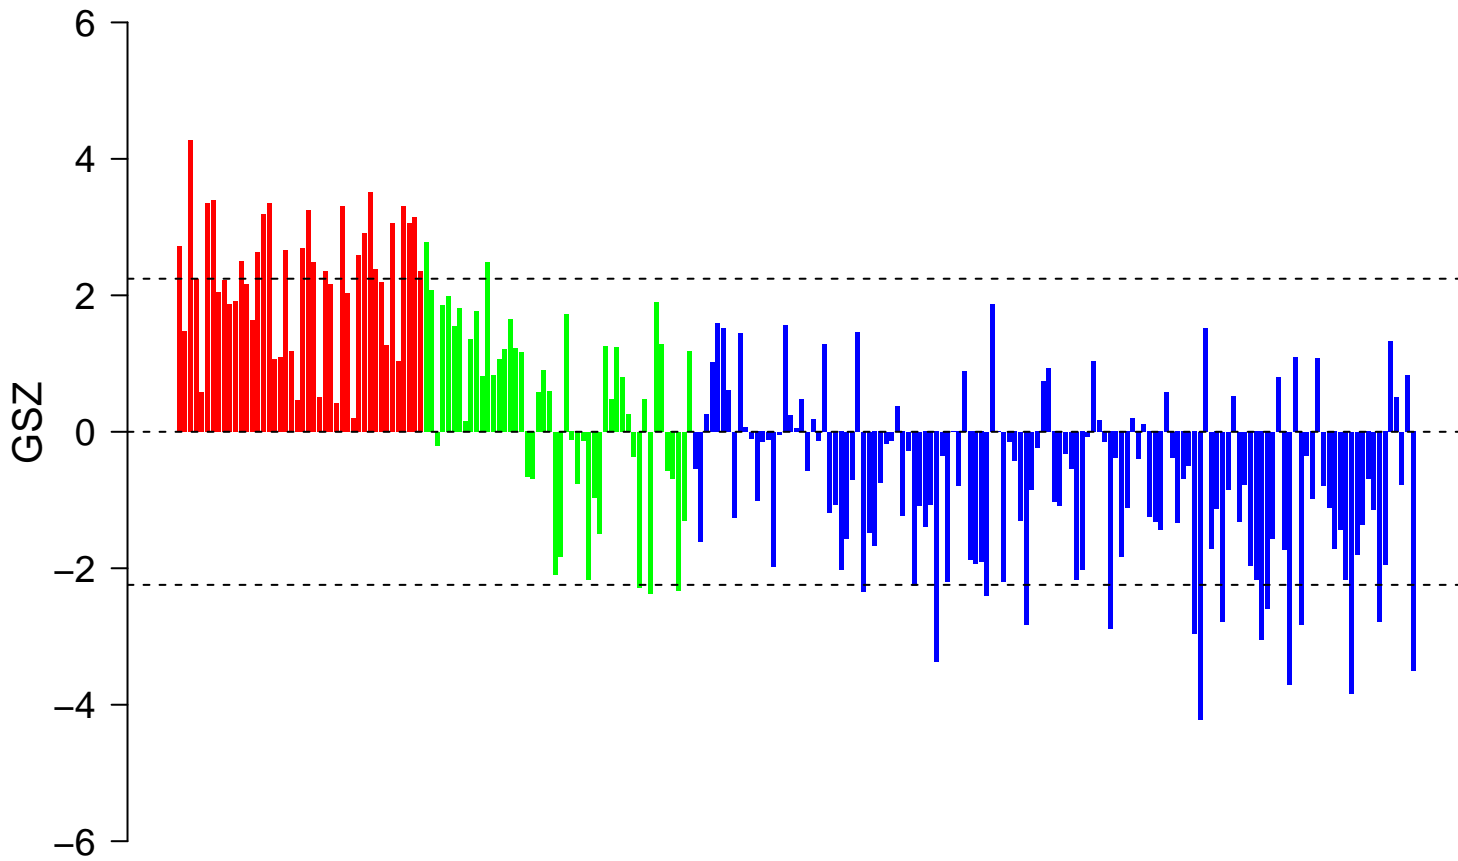

REACTOME_TRANSPORT_OF_RIBONUCLEOPROTEINS_INTO_THE_HOST_NUCLEUS

TIME_TRANSPORT_OF_RIBONUCLEOPROTEINS_INTO_THE_HOST_NUCLEUS

■ on
■ -
□ off

REACTOME_TRANSPORT_OF_RIBONUCLEOPROTEINS_INTO_THE_HOST_NUCLEUS