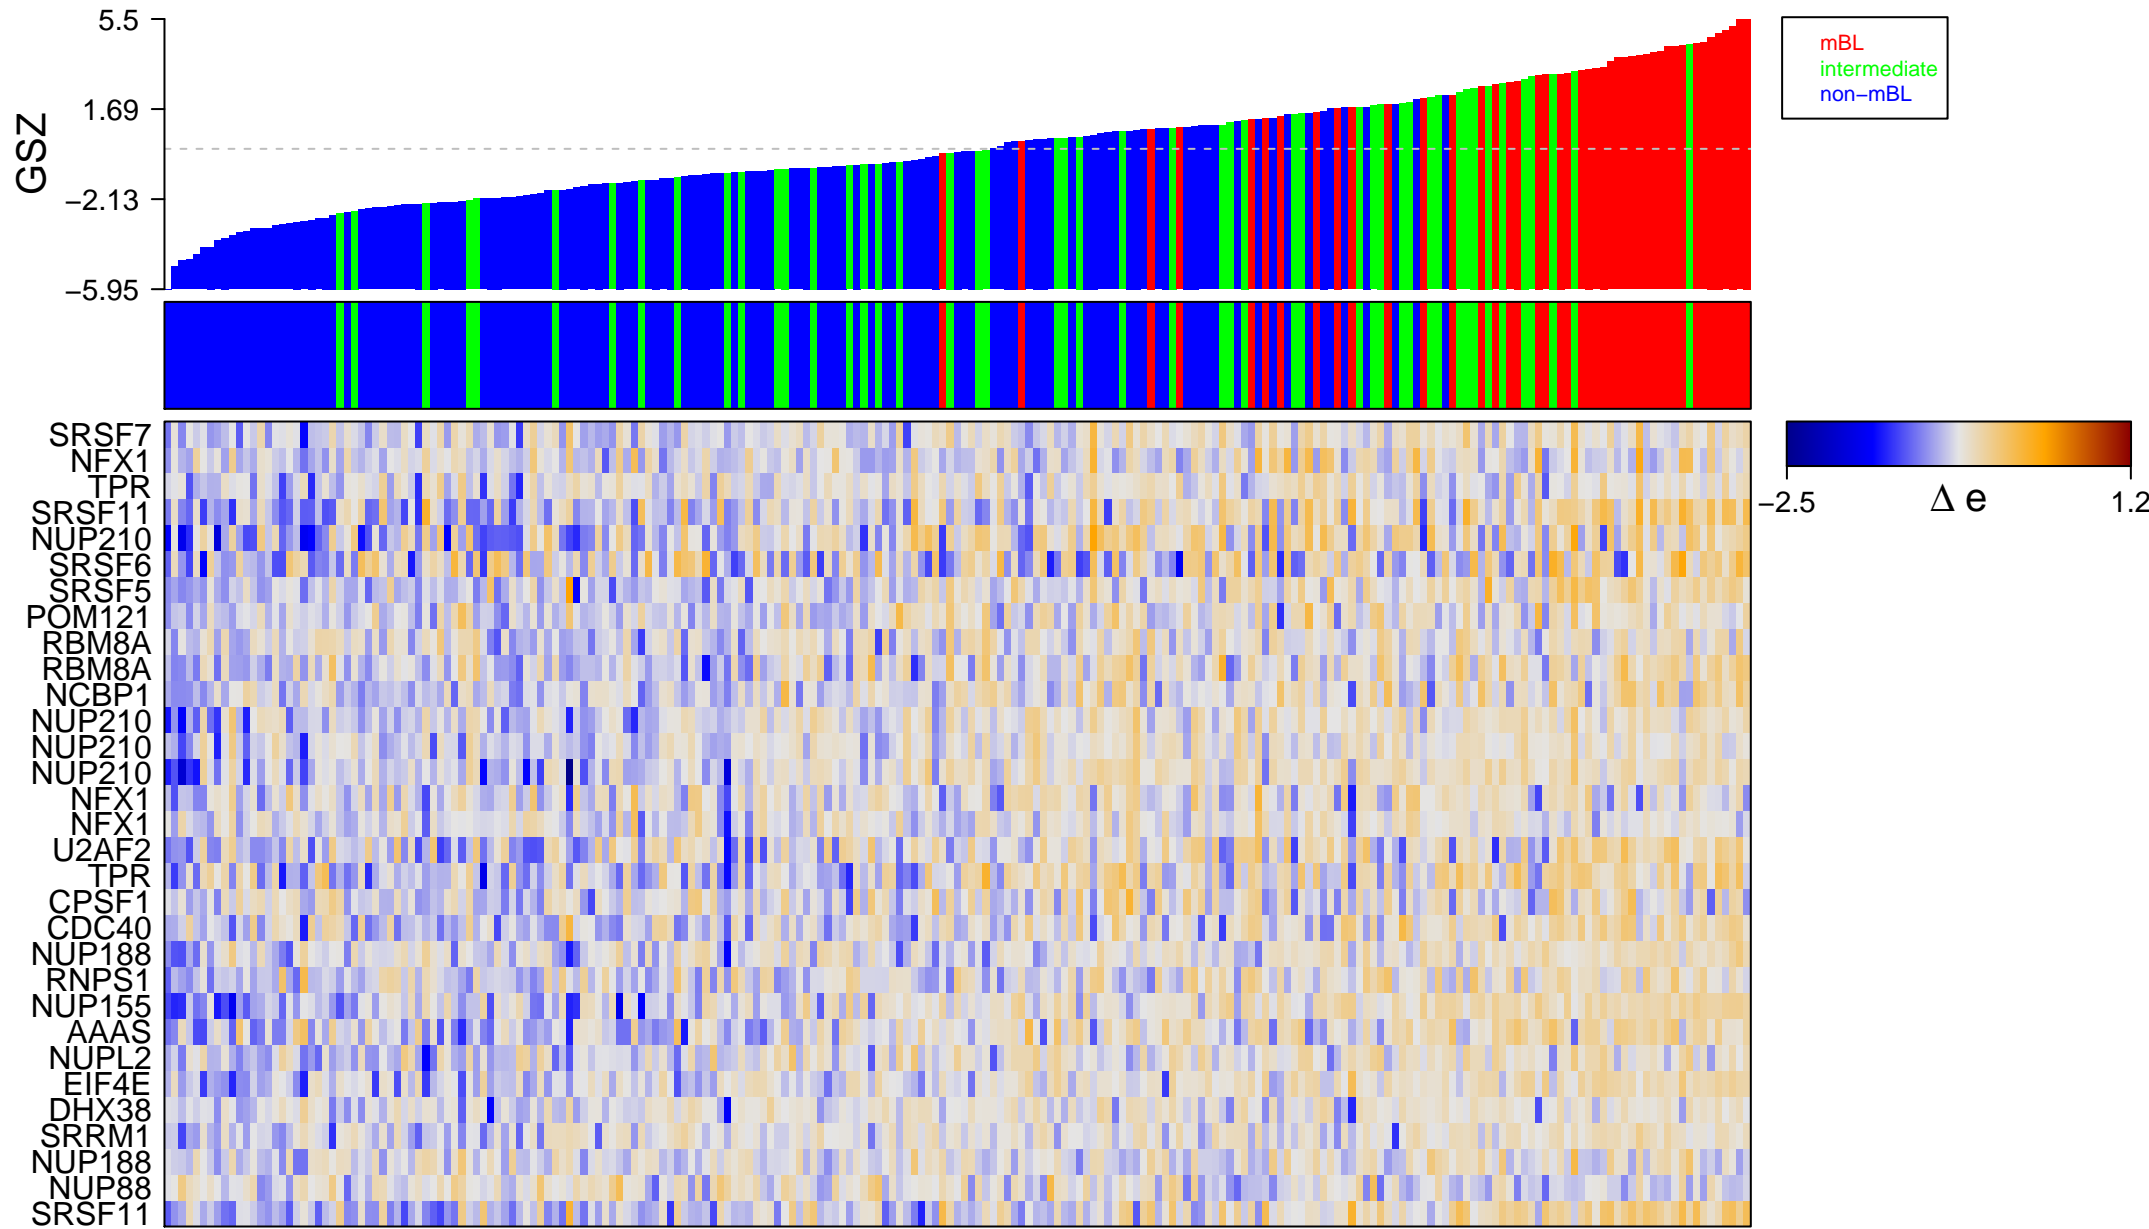

REACTOME_TRANSPORT_OF_MATURE_TRANSCRIPT_TO_CYTOPLASM

EACTOME_TRANSPORT_OF_MATURE_TRANSCRIPT_TO_CYTOPLASM

■ on
■ -
□ off

REACTOME_TRANSPORT_OF_MATURE_TRANSCRIPT_TO_CYTOPLASM