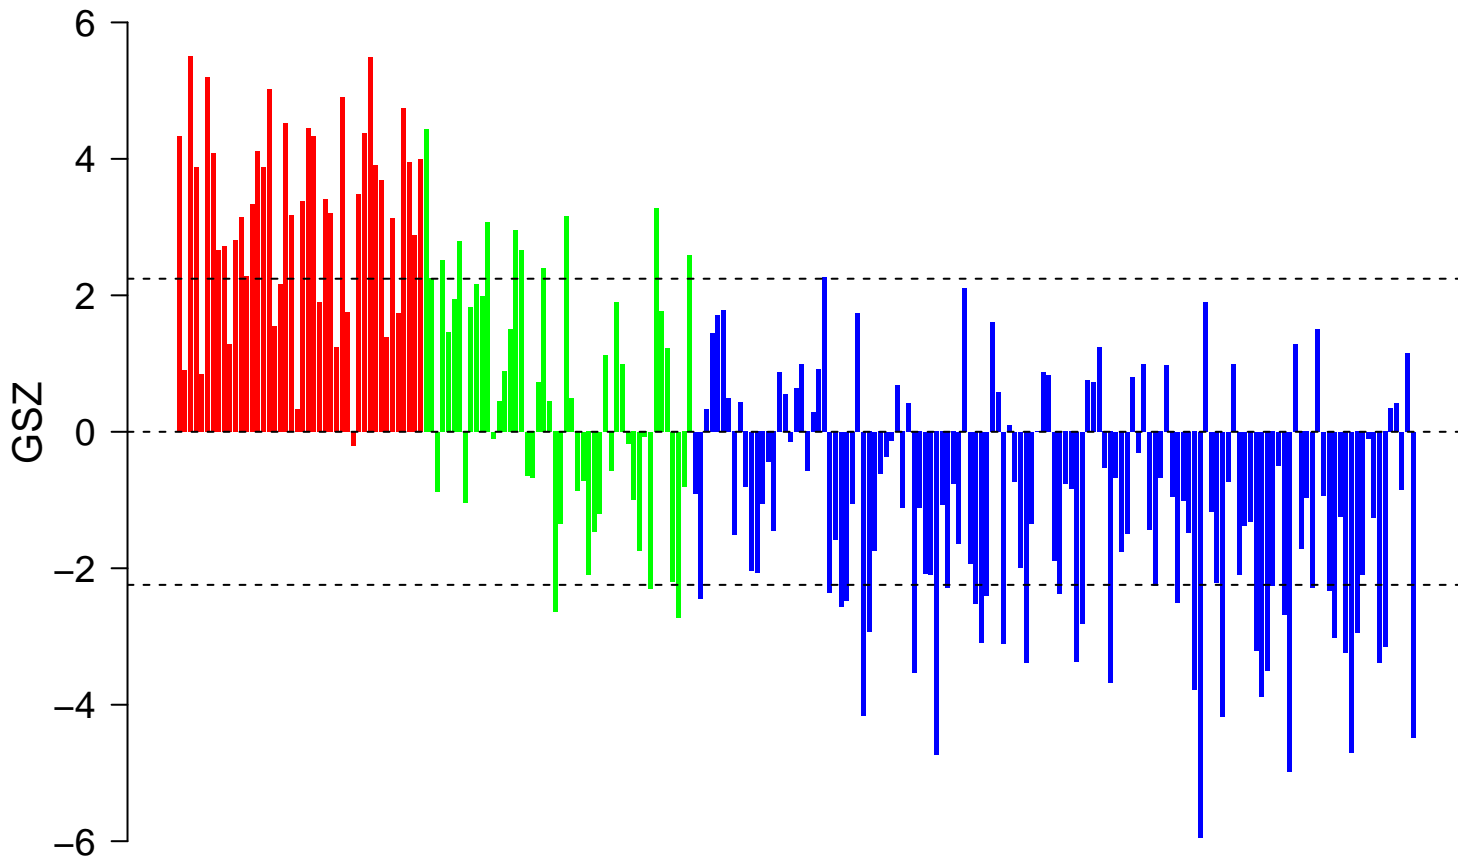

REACTOME_TRANSPORT_OF_MATURE_TRANSCRIPT_TO_CYTOPLASM

EACTOME_TRANSPORT_OF_MATURE_TRANSCRIPT_TO_CYTOPLASM

■ on
■ -
□ off

REACTOME_TRANSPORT_OF_MATURE_TRANSCRIPT_TO_CYTOPLASM